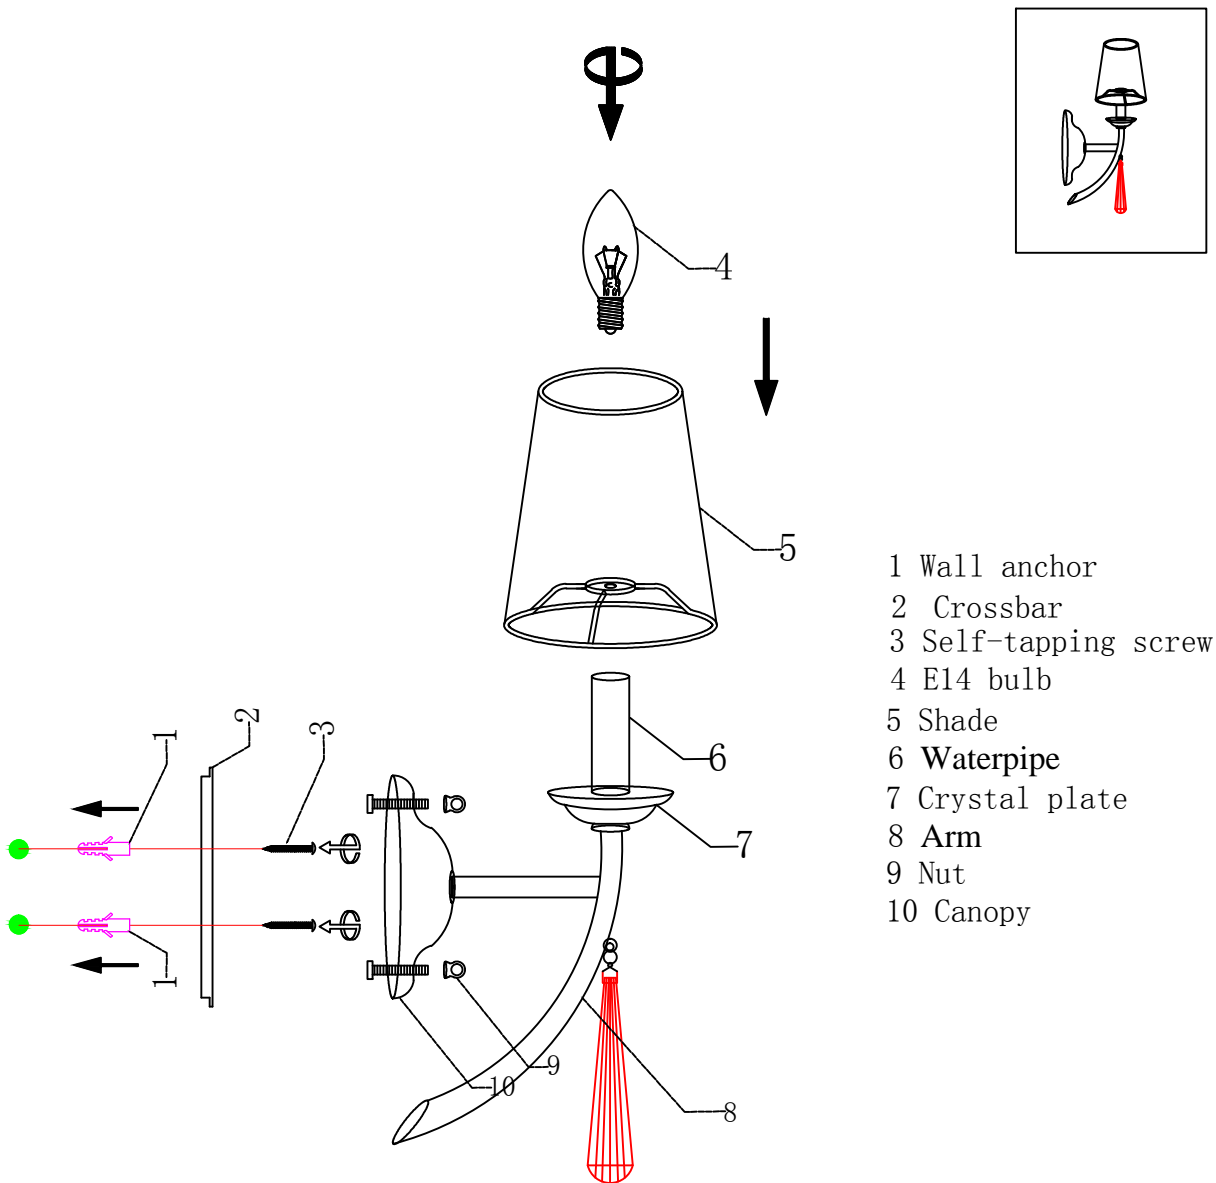

ENGLISH

Specification of installation

In order to ensure safety use, please notice the following items:

- Read and understand the whole specification.
- Suitable for the use of 220~240V and 50~60HZ.
- Please wear gloves as installment and avoid rot on the surface of plating.
- Must be installed on the fixed places and be checked annually.
- please turn off the lighting source by soft cloth as cleaning prohibited to use of rotted detergent.
- please connect with the local sales service center when there are any abnormality.

Product coding:LIVING AP1

CEILING PAN SIZE:

FIXTURE SIZE: