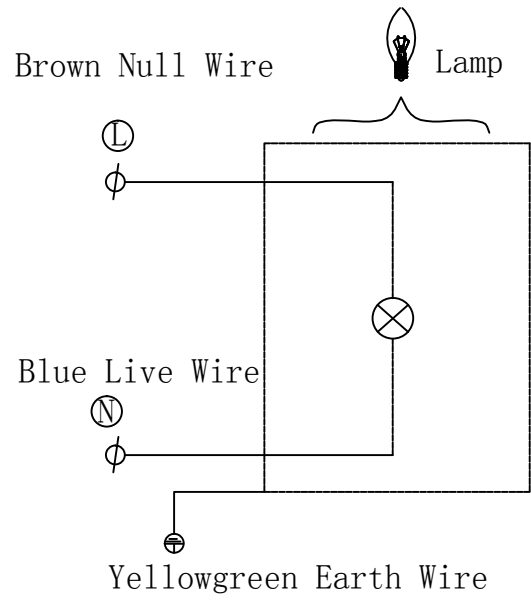

ENGLISH

Specification of installation

In order to ensure safety use, please notice the following items:

- Read and understand the whole specification.
- Suitable for the use of 220~240V and 50~60HZ.
- Please wear gloves as installment and avoid rot on the surface of plating.
- Must be installed on the fixed places and be checked annually.
- please turn off the lighting source by soft cloth as cleaning prohibited to use of rotted detergent.
- please connect with the local sales service center when there are any abnormality.

Product coding:LIVING AP1

CEILING PAN SIZE:

FIXTURE SIZE: