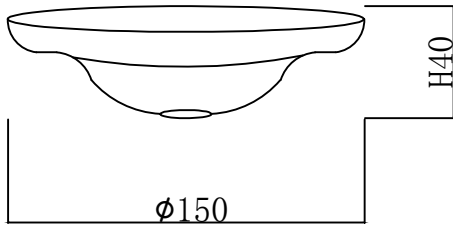

ENGLISH

Specification of installation

In order to ensure safety use, please notice the following items:

- Read and understand the whole specification.
- Suitable for the use of 220~240V and 50~60HZ.
- Please wear gloves as installment and avoid rot on the surface of plating.
- Must be installed on the fixed places and be checked annually.
- please turn off the lighting source by soft cloth as cleaning prohibited to use of rotted detergent.
- please connect with the local sales service center when there are any abnormality.

Product coding:LIVING AP1

CEILING PAN SIZE:

FIXTURE SIZE: