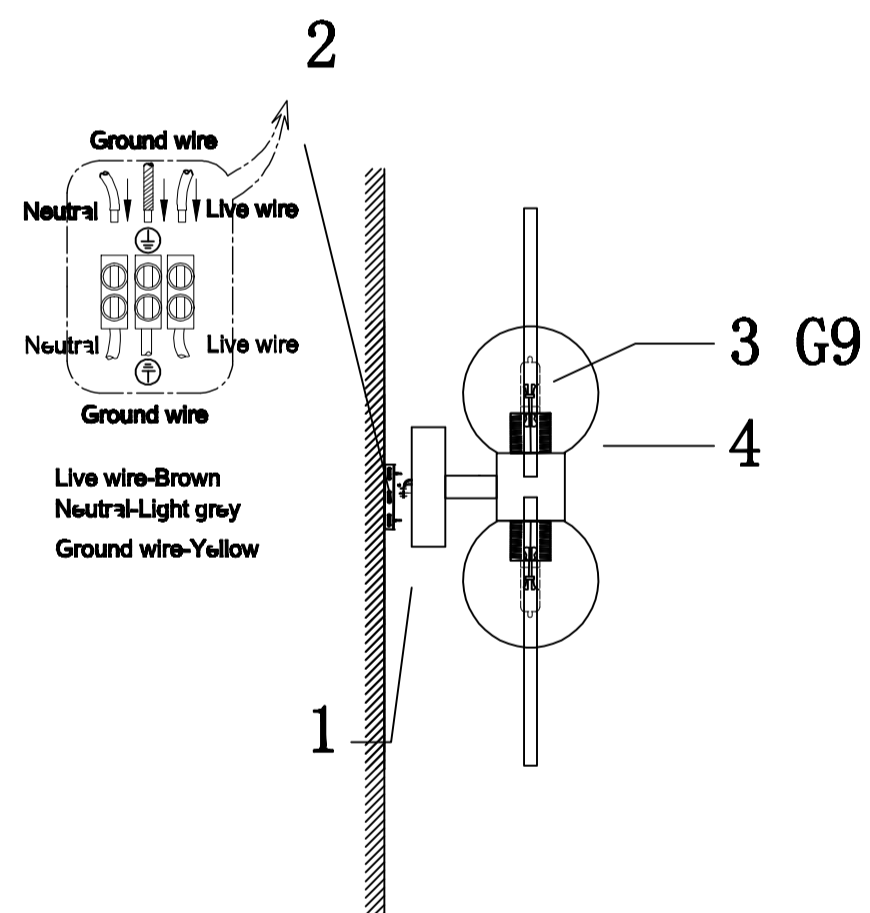

CEILING PAN SIZE:

FIXTURE SIZE:

ENGLISH

Specification of installation

In order to ensure safety use, please notice the following items:

- Read and understand the whole Specification.
- Suitable for the use of 220~240V and 50~60Hz.
- Please wear gloves as installment and avoid rot on the surface of plating.
- Must be installed on the fixed places and be checked annually.
- Please turn off the lighting source by soft cloth as cleaning prohibited to use of rotted detergent.
- Please connect with the local sales service center when there are any abnormality.

LISTO AP2 NICKEL