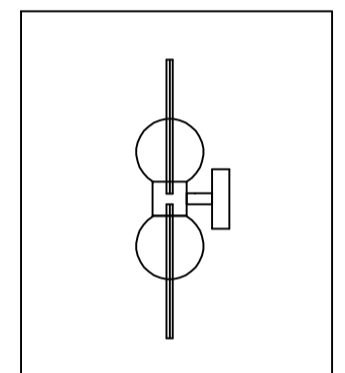

CEILING PAN SIZE:

FIXTURE SIZE:

ENGLISH

Specification of installation

In order to ensure safety use, please notice the following items:

- Read and understand the whole Specification.
- Suitable for the use of 220~240V and 50~60Hz.
- Please wear gloves as installment and avoid rot on the surface of plating.
- Must be installed on the fixed places and be checked annually.
- Please turn off the lighting source by soft cloth as cleaning prohibited to use of rotted detergent.
- Please connect with the local sales service center when there are any abnormality.