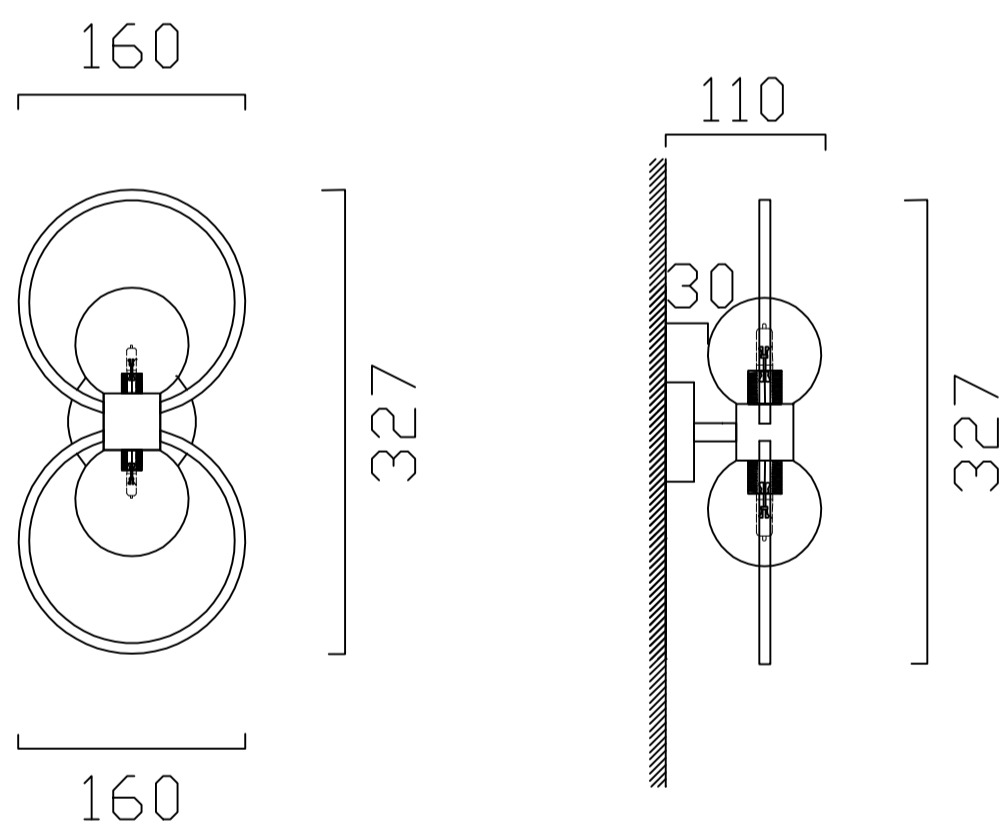

CEILING PAN SIZE:

FIXTURE SIZE:

ENGLISH

Specification of installation

In order to ensure safety use, please notice the following items:

- Read and understand the whole Specification.
- Suitable for the use of 220~240V and 50~60Hz.
- Please wear gloves as installment and avoid rot on the surface of plating.
- Must be installed on the fixed places and be checked annually.
- Please turn off the lighting source by soft cloth as cleaning prohibited to use of rotted detergent.
- Please connect with the local sales service center when there are any abnormality.

LISTO AP2 NICKEL