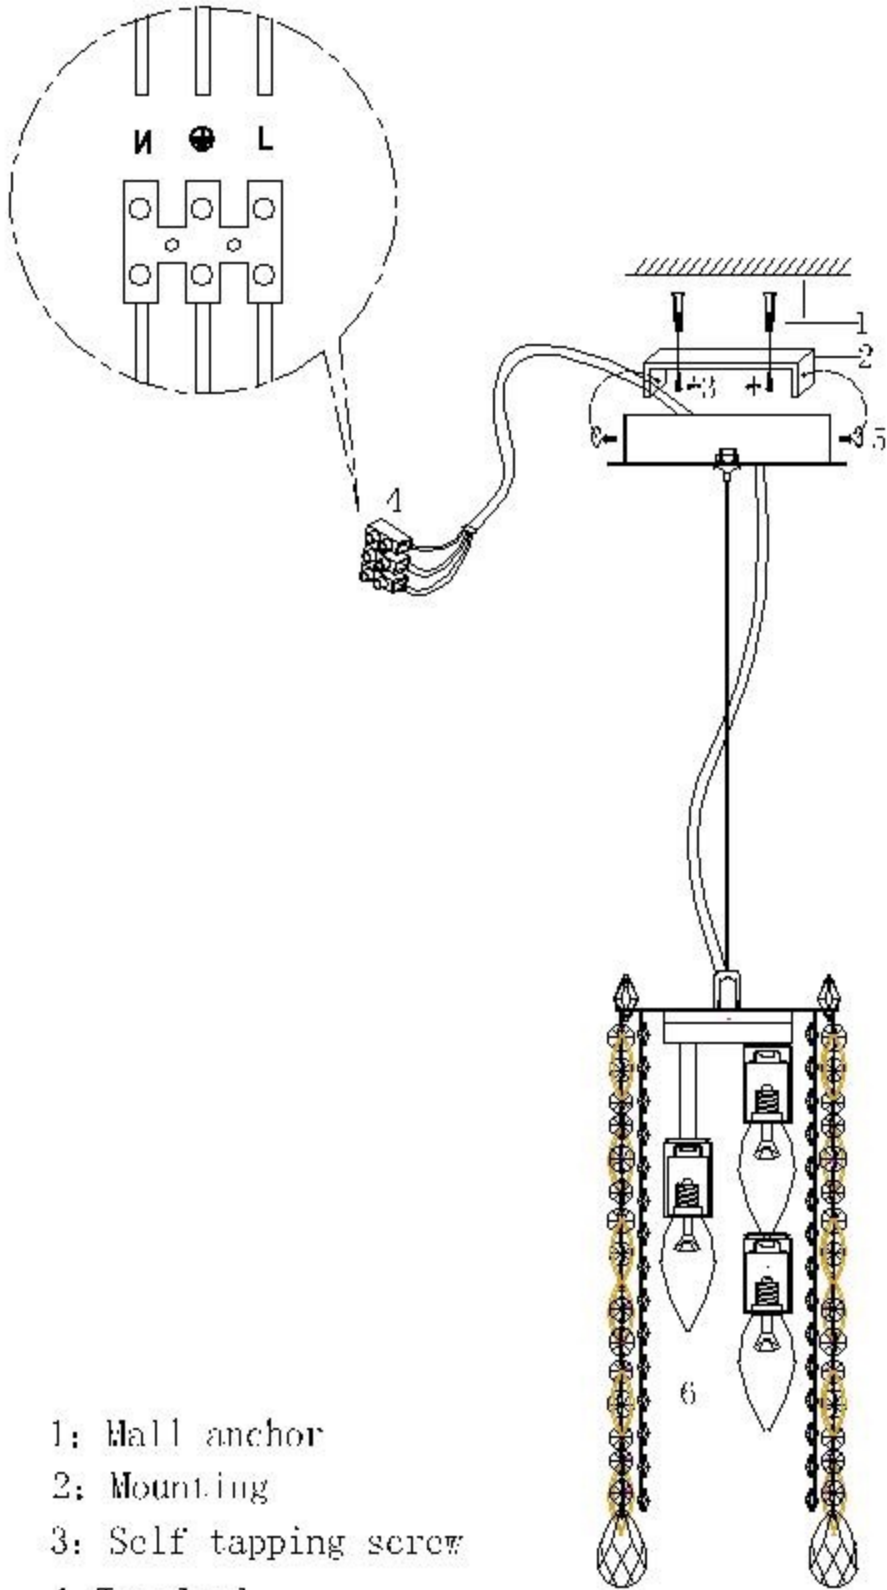

## Specification of installation

In order to ensure safety use, please notice the following items:

- . Read and understand the whole Specification.
- . Suitable for the use of 220~240v and 50~60Hz.
- . Please wear gloves as installment and avoid rot on the surface of plating.
- . Must be installed on the fixed places and be checked annually.
- . Please turn off the lighting source by soft cloth as cleaning prohibited to use of rotted detergent.
- . Please connect with the local sales service center when there are any abnormality.

- 1: Wall anchor
- 2: Mounting
- 3: Self tapping screw
- 4: Terminal
- 5: Nut
- 6: E14 Bulb

## CEILING PAN SIZE

150MM

**LIRICA SP3 CHROME/GOLD-TRANSPARENT**