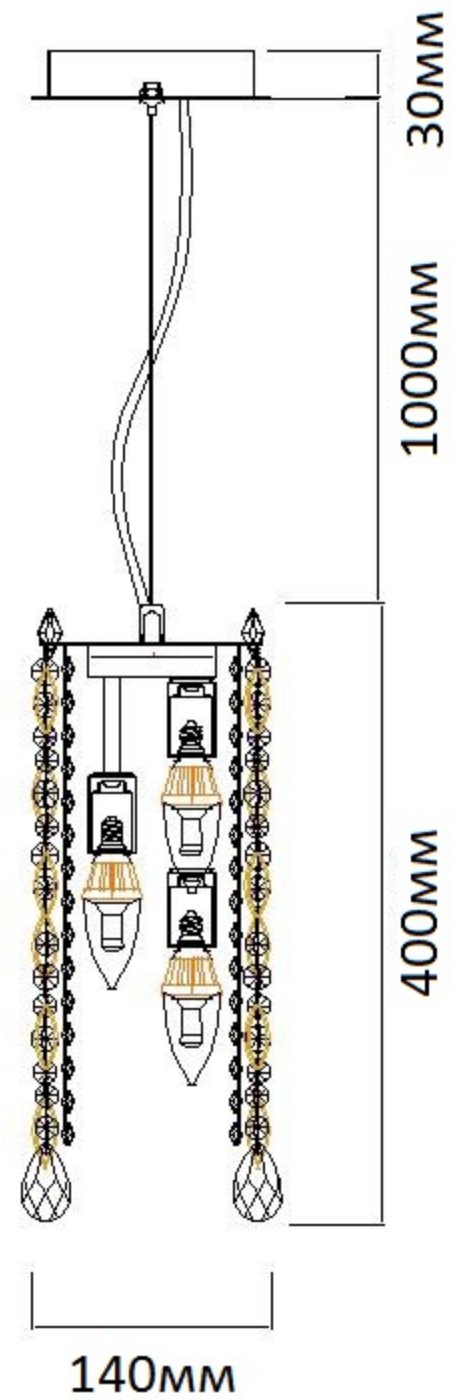

## Specification of installation

In order to ensure safety use, please notice the following items:

- . Read and understand the whole Specification.
- . Suitable for the use of 220~240v and 50~60Hz.
- . Please wear gloves as installment and avoid rot on the surface of plating.
- . Must be installed on the fixed places and be checked annually.
- . Please turn off the lighting source by soft cloth as cleaning prohibited to use of rotted detergent.
- . Please connect with the local sales service center when there are any abnormality.

- 1: Wall anchor
- 2: Mounting
- 3: Self tapping screw
- 4: Terminal
- 5: Nut
- 6: E14 Bulb

## CEILING PAN SIZE

150MM

**LIRICA SP3 CHROME/GOLD-TRANSPARENT**