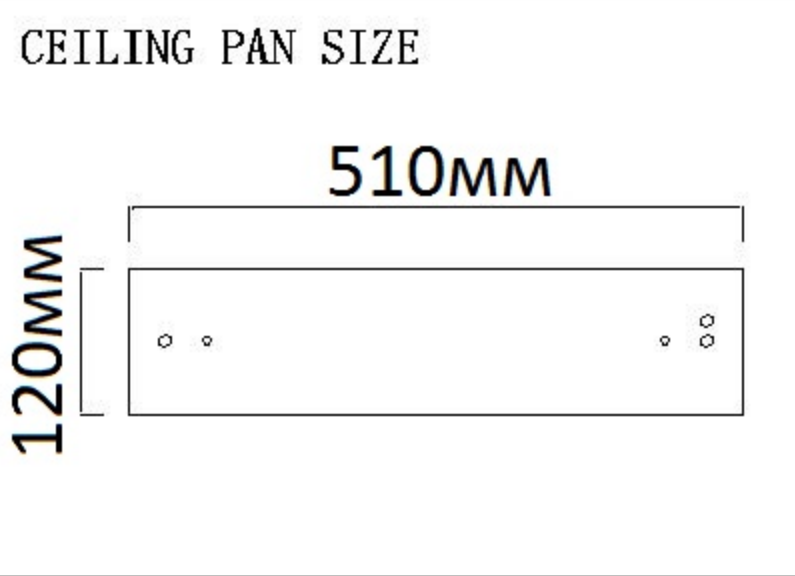

### Specification of installation

In order to ensure safety use, please notice the following items:

- . Read and understand the whole Specification.
- . Suitable for the use of 220~240v and 50~60Hz.
- . Please wear gloves as installment and avoid rot on the surface of plating.
- . Must be installed on the fixed places and be checked annually.
- . Please turn off the lighting source by soft cloth as cleaning prohibited to use of rotted detergent.
- . Please connect with the local sales service centhr when there are any abnormality.

LIRICA SP10 L900 CHROME/GOLD-TRANSPARENT