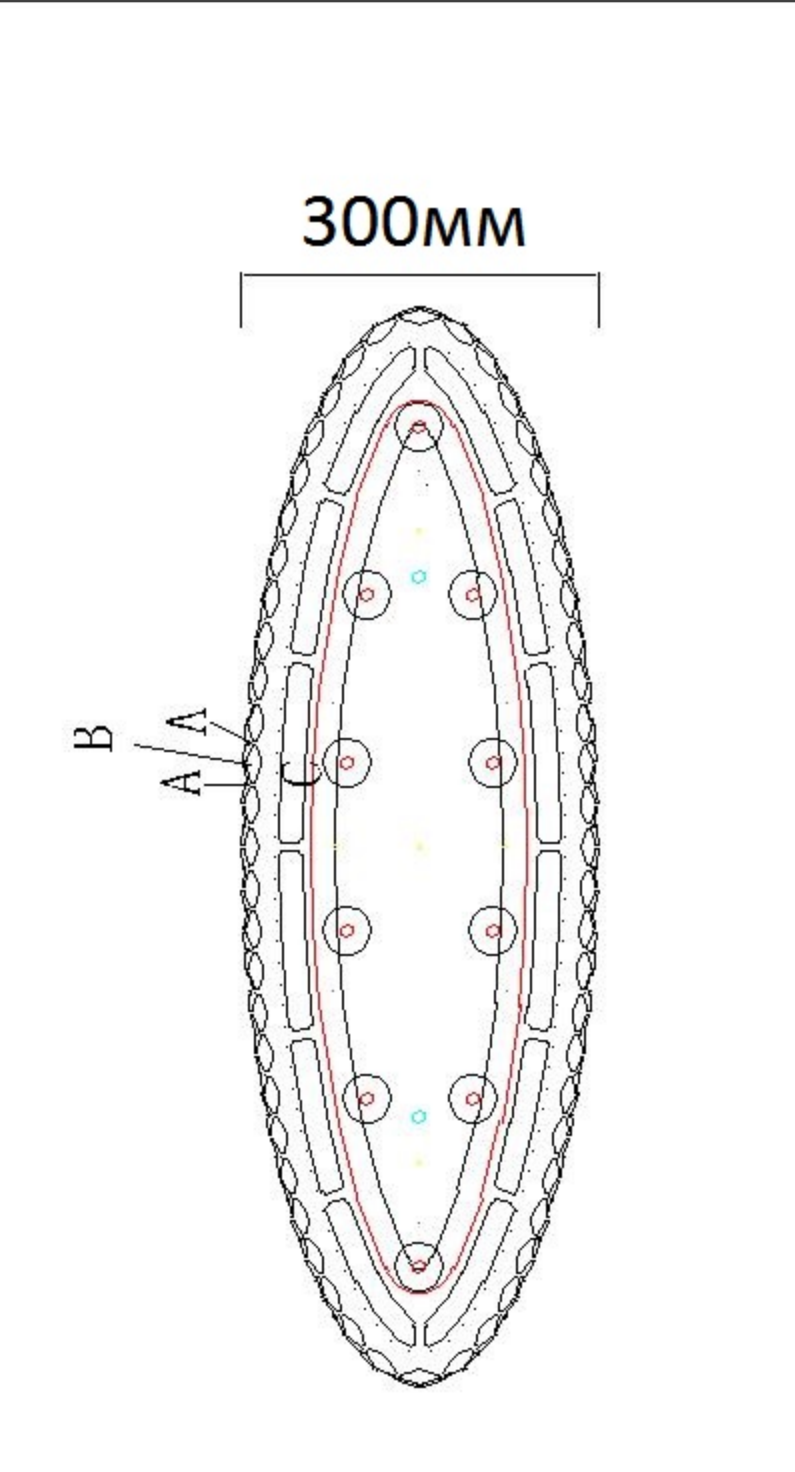

### Specification of installation

In order to ensure safety use, please notice the following items:

- . Read and understand the whole Specification.
- . Suitable for the use of 220~240v and 50~60Hz.
- . Please wear gloves as installment and avoid rot on the surface of plating.
- . Must be installed on the fixed places and be checked annually.
- . Please turn off the lighting source by soft cloth as cleaning prohibited to use of rotted detergent.
- . Please connect with the local sales service centhr when there are any abnormality.

LIRICA SP10 L900 CHROME/GOLD-TRANSPARENT