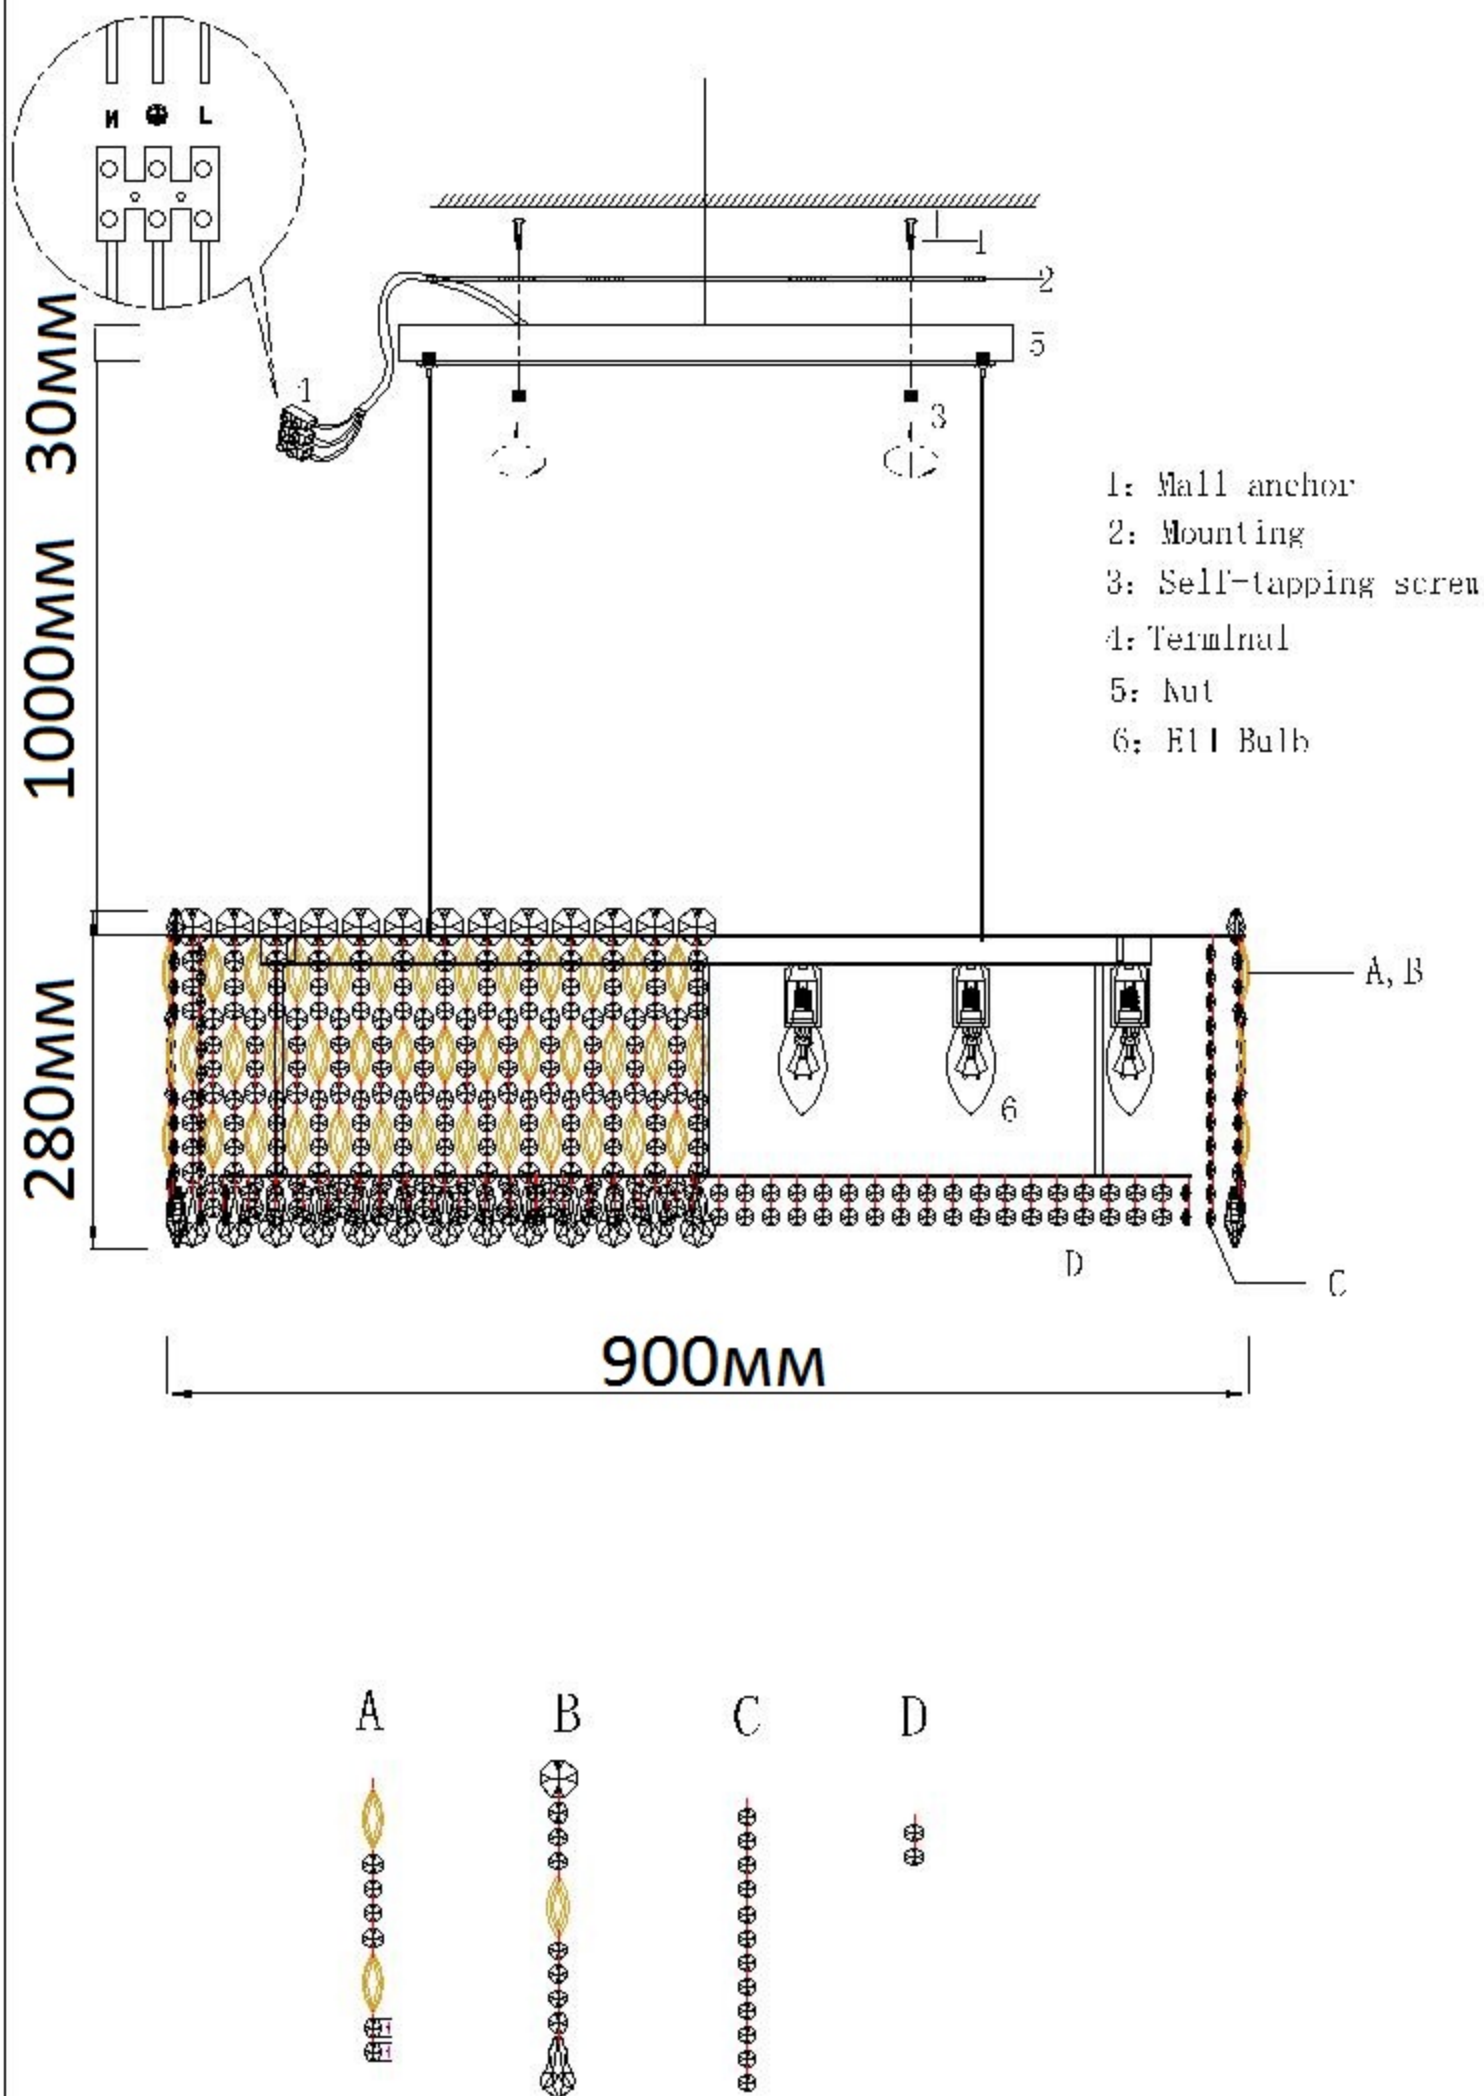

### Specification of installation

In order to ensure safety use, please notice the following items:

- . Read and understand the whole Specification.
- . Suitable for the use of 220~240v and 50~60Hz.
- . Please wear gloves as installment and avoid rot on the surface of plating.
- . Must be installed on the fixed places and be checked annually.
- . Please turn off the lighting source by soft cloth as cleaning prohibited to use of rotted detergent.
- . Please connect with the local sales service centhr when there are any abnormality.

LIRICA SP10 L900 CHROME/GOLD-TRANSPARENT