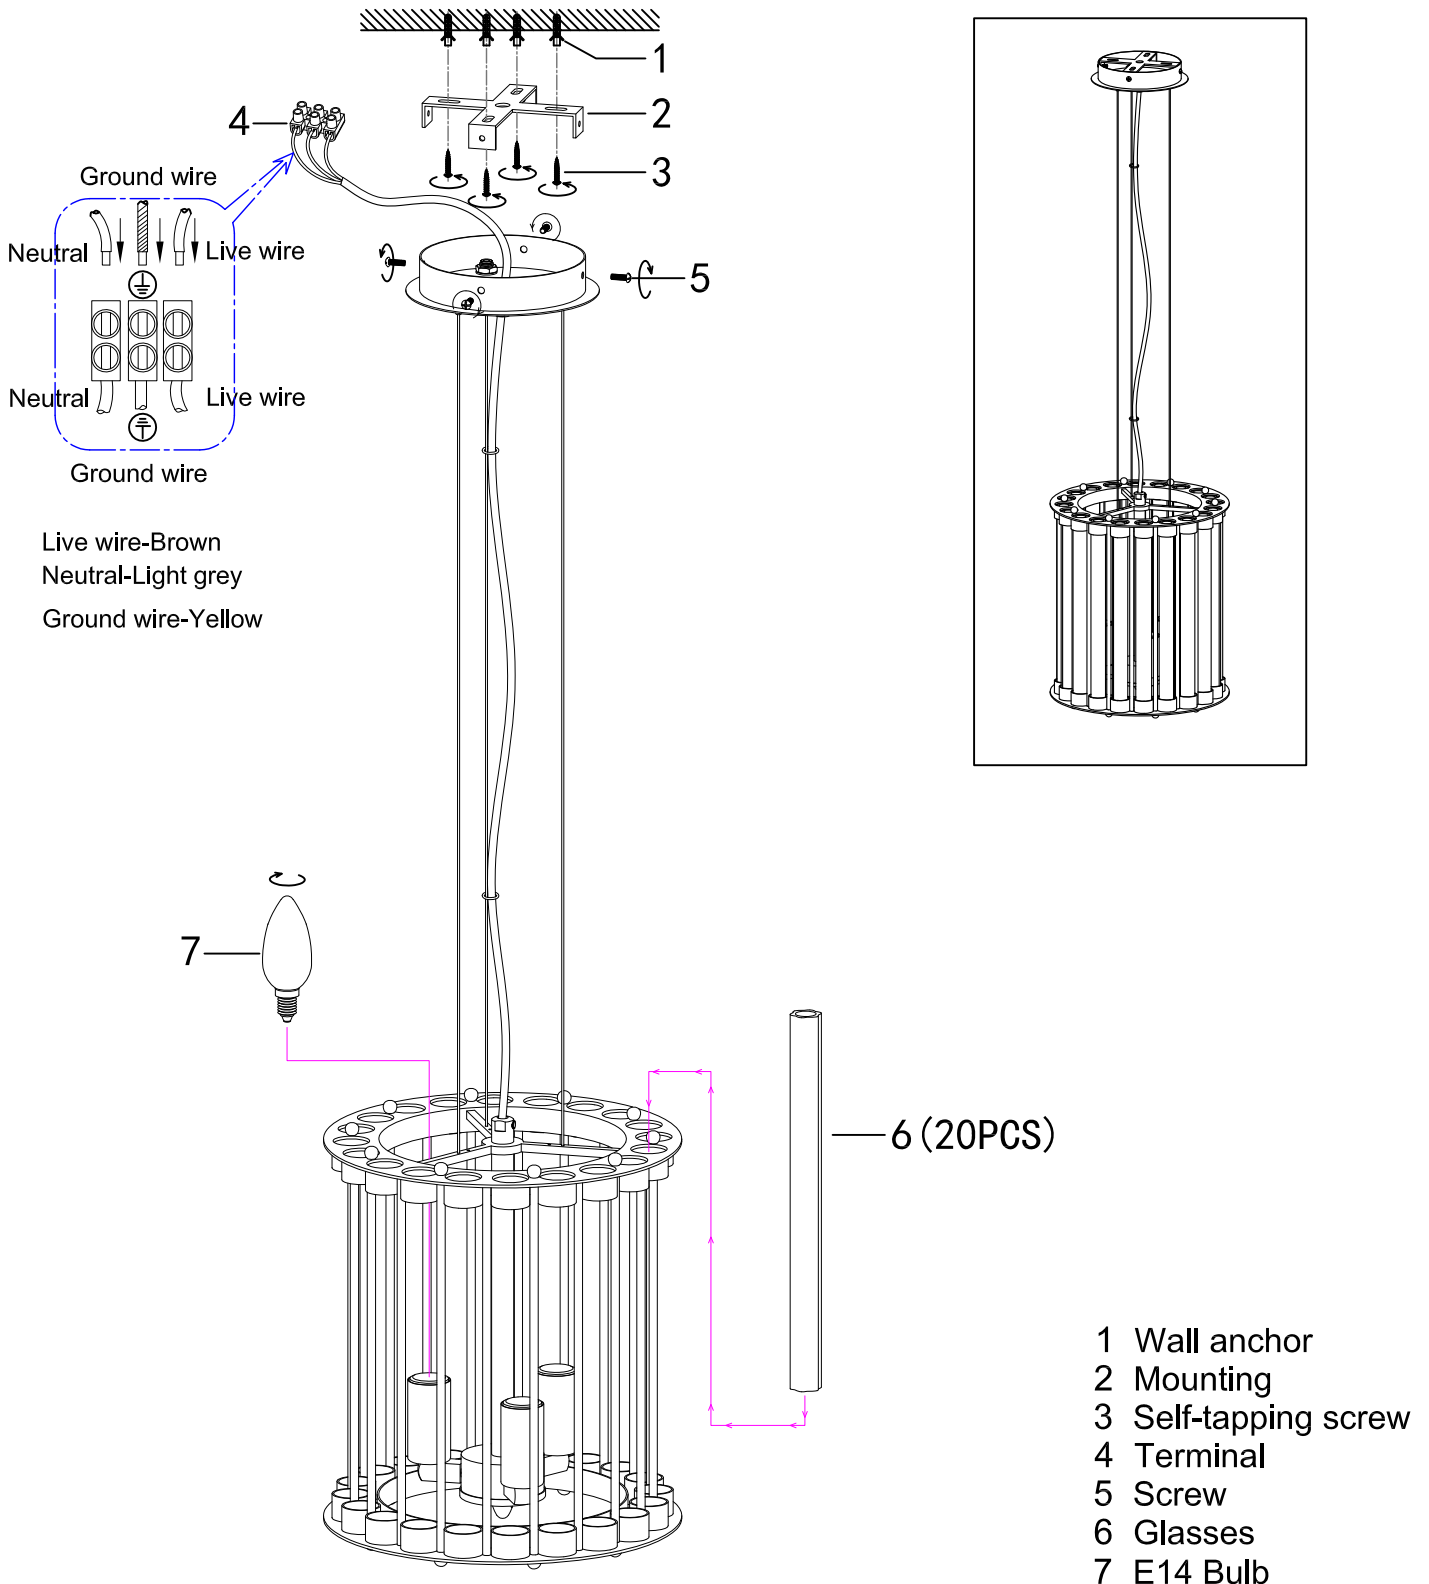

ENGLISH

Specification of installation

In order to ensure safety use, please notice the following items:

- Read and understand the whole Specification.
- Suitable for the use of 220-240V and 50/60Hz.
- Please wear gloves as installment and avoid rot on the surface of plating.
- Must be installed on the fixed places and be checked annually.
- Please turn off the lighting source by soft cloth as cleaning prohibited to use of rotted detergent.
- Please connect with the local sales service center when there are any abnormality.

Product coding: LIBRE SP3 BRONZE

CEILING PAN SIZE:

FIXTURE SIZE: