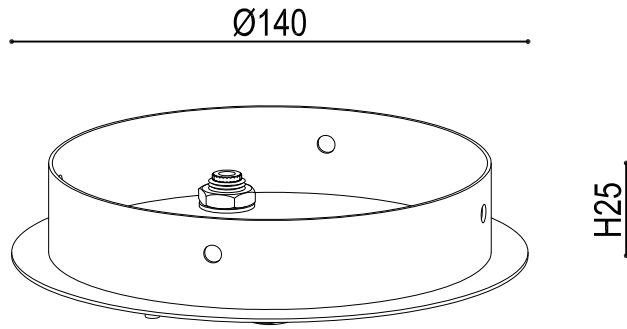

ENGLISH

Specification of installation

In order to ensure safety use, please notice the following items:

- Read and understand the whole Specification.
- Suitable for the use of 220-240V and 50/60Hz.
- Please wear gloves as installment and avoid rot on the surface of plating.
- Must be installed on the fixed places and be checked annually.
- Please turn off the lighting source by soft cloth as cleaning prohibited to use of rotted detergent.
- Please connect with the local sales service center when there are any abnormality.

Product coding: LIBRE SP3 BRONZE

CEILING PAN SIZE:

FIXTURE SIZE: