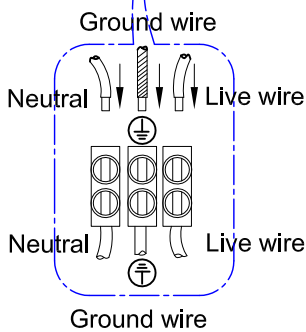

ENGLISH

Specification of installation

In order to ensure safety use, please notice the following items:

- Read and understand the whole Specification.
- Suitable for the use of 220-240V and 50/60Hz.
- Please wear gloves as installment and avoid rot on the surface of plating.
- Must be installed on the fixed places and be checked annually.
- Please turn off the lighting source by soft cloth as cleaning prohibited to use of rotted detergent.
- Please connect with the local sales service center when there are any abnormality.

Live wire-Brown
Neutral-Light grey
Ground wire-Yellow

- 1 Wall anchor
- 2 Mounting
- 3 Self-tapping screw
- 4 Terminal
- 5 Nut
- 6 Glasses
- 7 G9 Bulb

Product coding: LIBRE AP2 BRONZE

CEILING PAN SIZE:

FIXTURE SIZE: