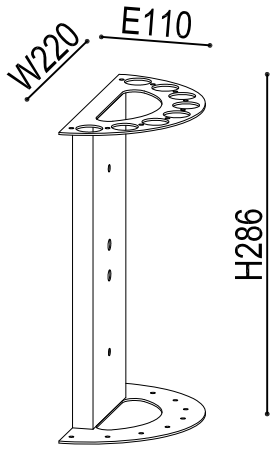

ENGLISH

Specification of installation

In order to ensure safety use, please notice the following items:

- Read and understand the whole Specification.
- Suitable for the use of 220-240V and 50/60Hz.
- Please wear gloves as installment and avoid rot on the surface of plating.
- Must be installed on the fixed places and be checked annually.
- Please turn off the lighting source by soft cloth as cleaning prohibited to use of rotted detergent.
- Please connect with the local sales service center when there are any abnormality.

Live wire-Brown
Neutral-Light grey
Ground wire-Yellow

- 1 Wall anchor
- 2 Mounting
- 3 Self-tapping screw
- 4 Terminal
- 5 Nut
- 6 Glasses
- 7 G9 Bulb

Product coding: LIBRE AP2 BRONZE

CEILING PAN SIZE:

FIXTURE SIZE: