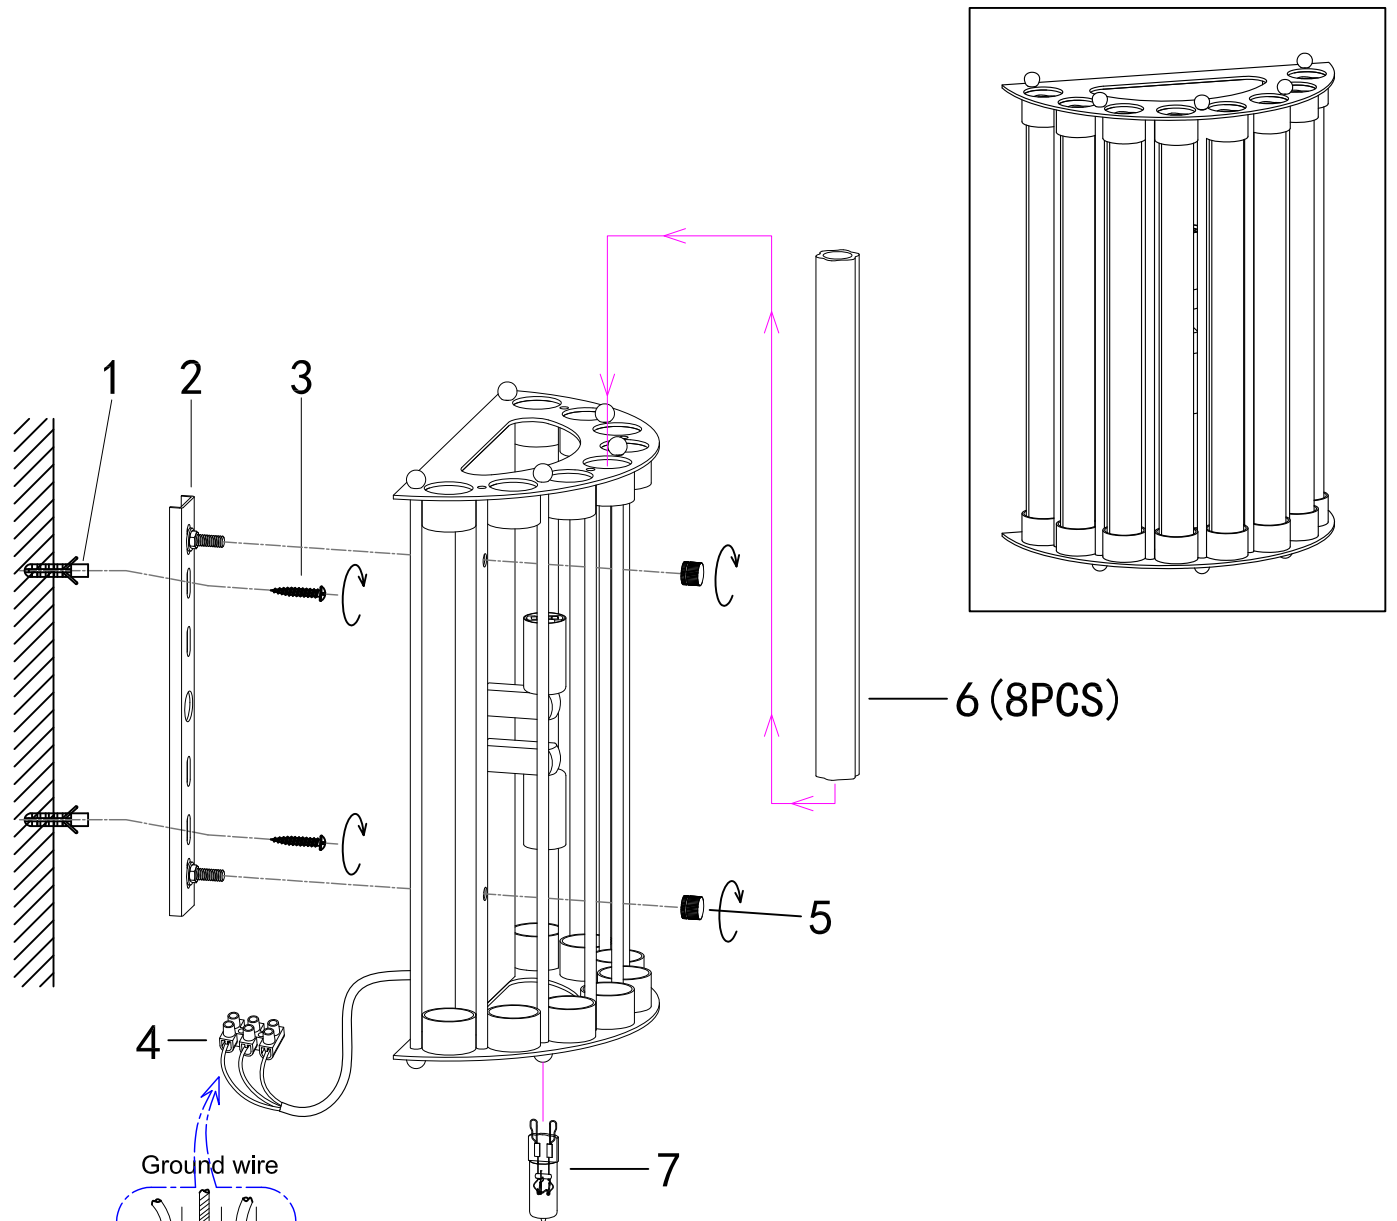

ENGLISH

Specification of installation

In order to ensure safety use, please notice the following items:

- Read and understand the whole Specification.
- Suitable for the use of 220-240V and 50/60Hz.
- Please wear gloves as installment and avoid rot on the surface of plating.
- Must be installed on the fixed places and be checked annually.
- Please turn off the lighting source by soft cloth as cleaning prohibited to use of rotted detergent.
- Please connect with the local sales service center when there are any abnormality.

Live wire-Brown
Neutral-Light grey
Ground wire-Yellow

- 1 Wall anchor
- 2 Mounting
- 3 Self-tapping screw
- 4 Terminal
- 5 Nut
- 6 Glasses
- 7 G9 Bulb

Product coding: LIBRE AP2 BRONZE

CEILING PAN SIZE:

FIXTURE SIZE: