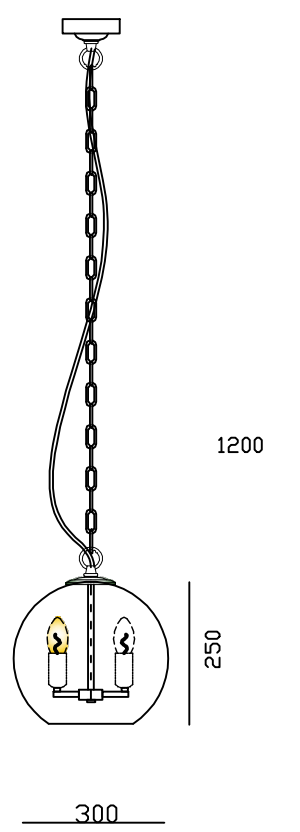

CEILING PAN SIZE:

FIXTURE SIZE:

ENGLISH

Specification of Installation

- In order to ensure safety use, please notice the following items:
- Read and understand the whole Specification.
 - Suitable for the use of 220-240V and 50-60Hz.
 - Please wear gloves as installation and avoid rot on the surface of plating.
 - Must be installed on the fixed places and be checked annually.
 - Please turn off the lighting source by soft cloth as cleaning prohibited to use of rotted detergent.
 - Please connect with the local sales service center when there are any abnormality.

KRUS SP4 BOLL