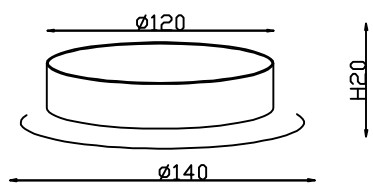

CEILING PAN SIZE:

FIXTURE SIZE:

ENGLISH

Specification of Installation

- In order to ensure safety use, please notice the following items:
- Read and understand the whole Specification.
 - Suitable for the use of 220-240V and 50-60Hz.
 - Please wear gloves as installation and avoid rot on the surface of plating.
 - Must be installed on the fixed places and be checked annually.
 - Please turn off the lighting source by soft cloth as cleaning prohibited to use of rotted detergent.
 - Please connect with the local sales service center when there are any abnormality.