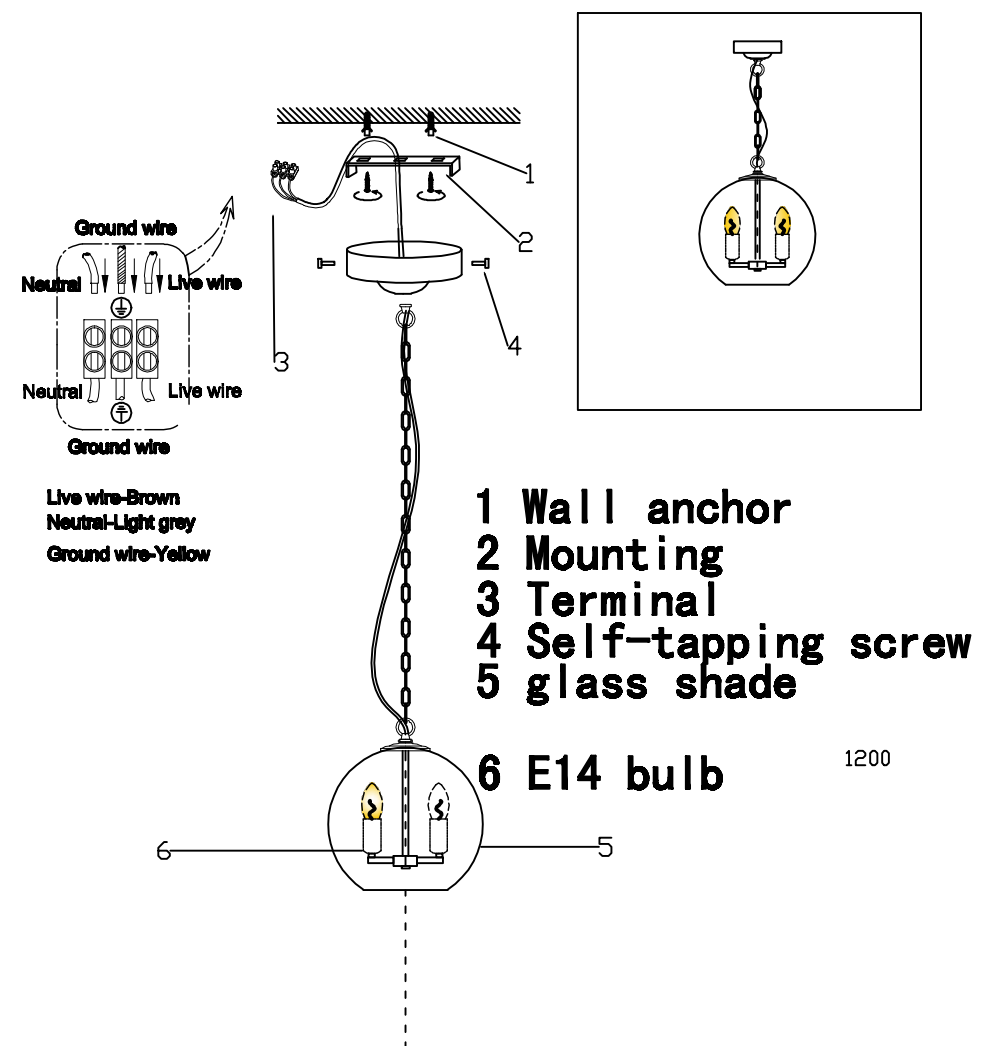

CEILING PAN SIZE:

FIXTURE SIZE:

ENGLISH

Specification of Installation

- In order to ensure safety use, please notice the following items:
- Read and understand the whole Specification.
 - Suitable for the use of 220-240V and 50-60Hz.
 - Please wear gloves as installation and avoid rot on the surface of plating.
 - Must be installed on the fixed places and be checked annually.
 - Please turn off the lighting source by soft cloth as cleaning prohibited to use of rotted detergent.
 - Please connect with the local sales service center when there are any abnormality.

KRUS SP4 BOLL