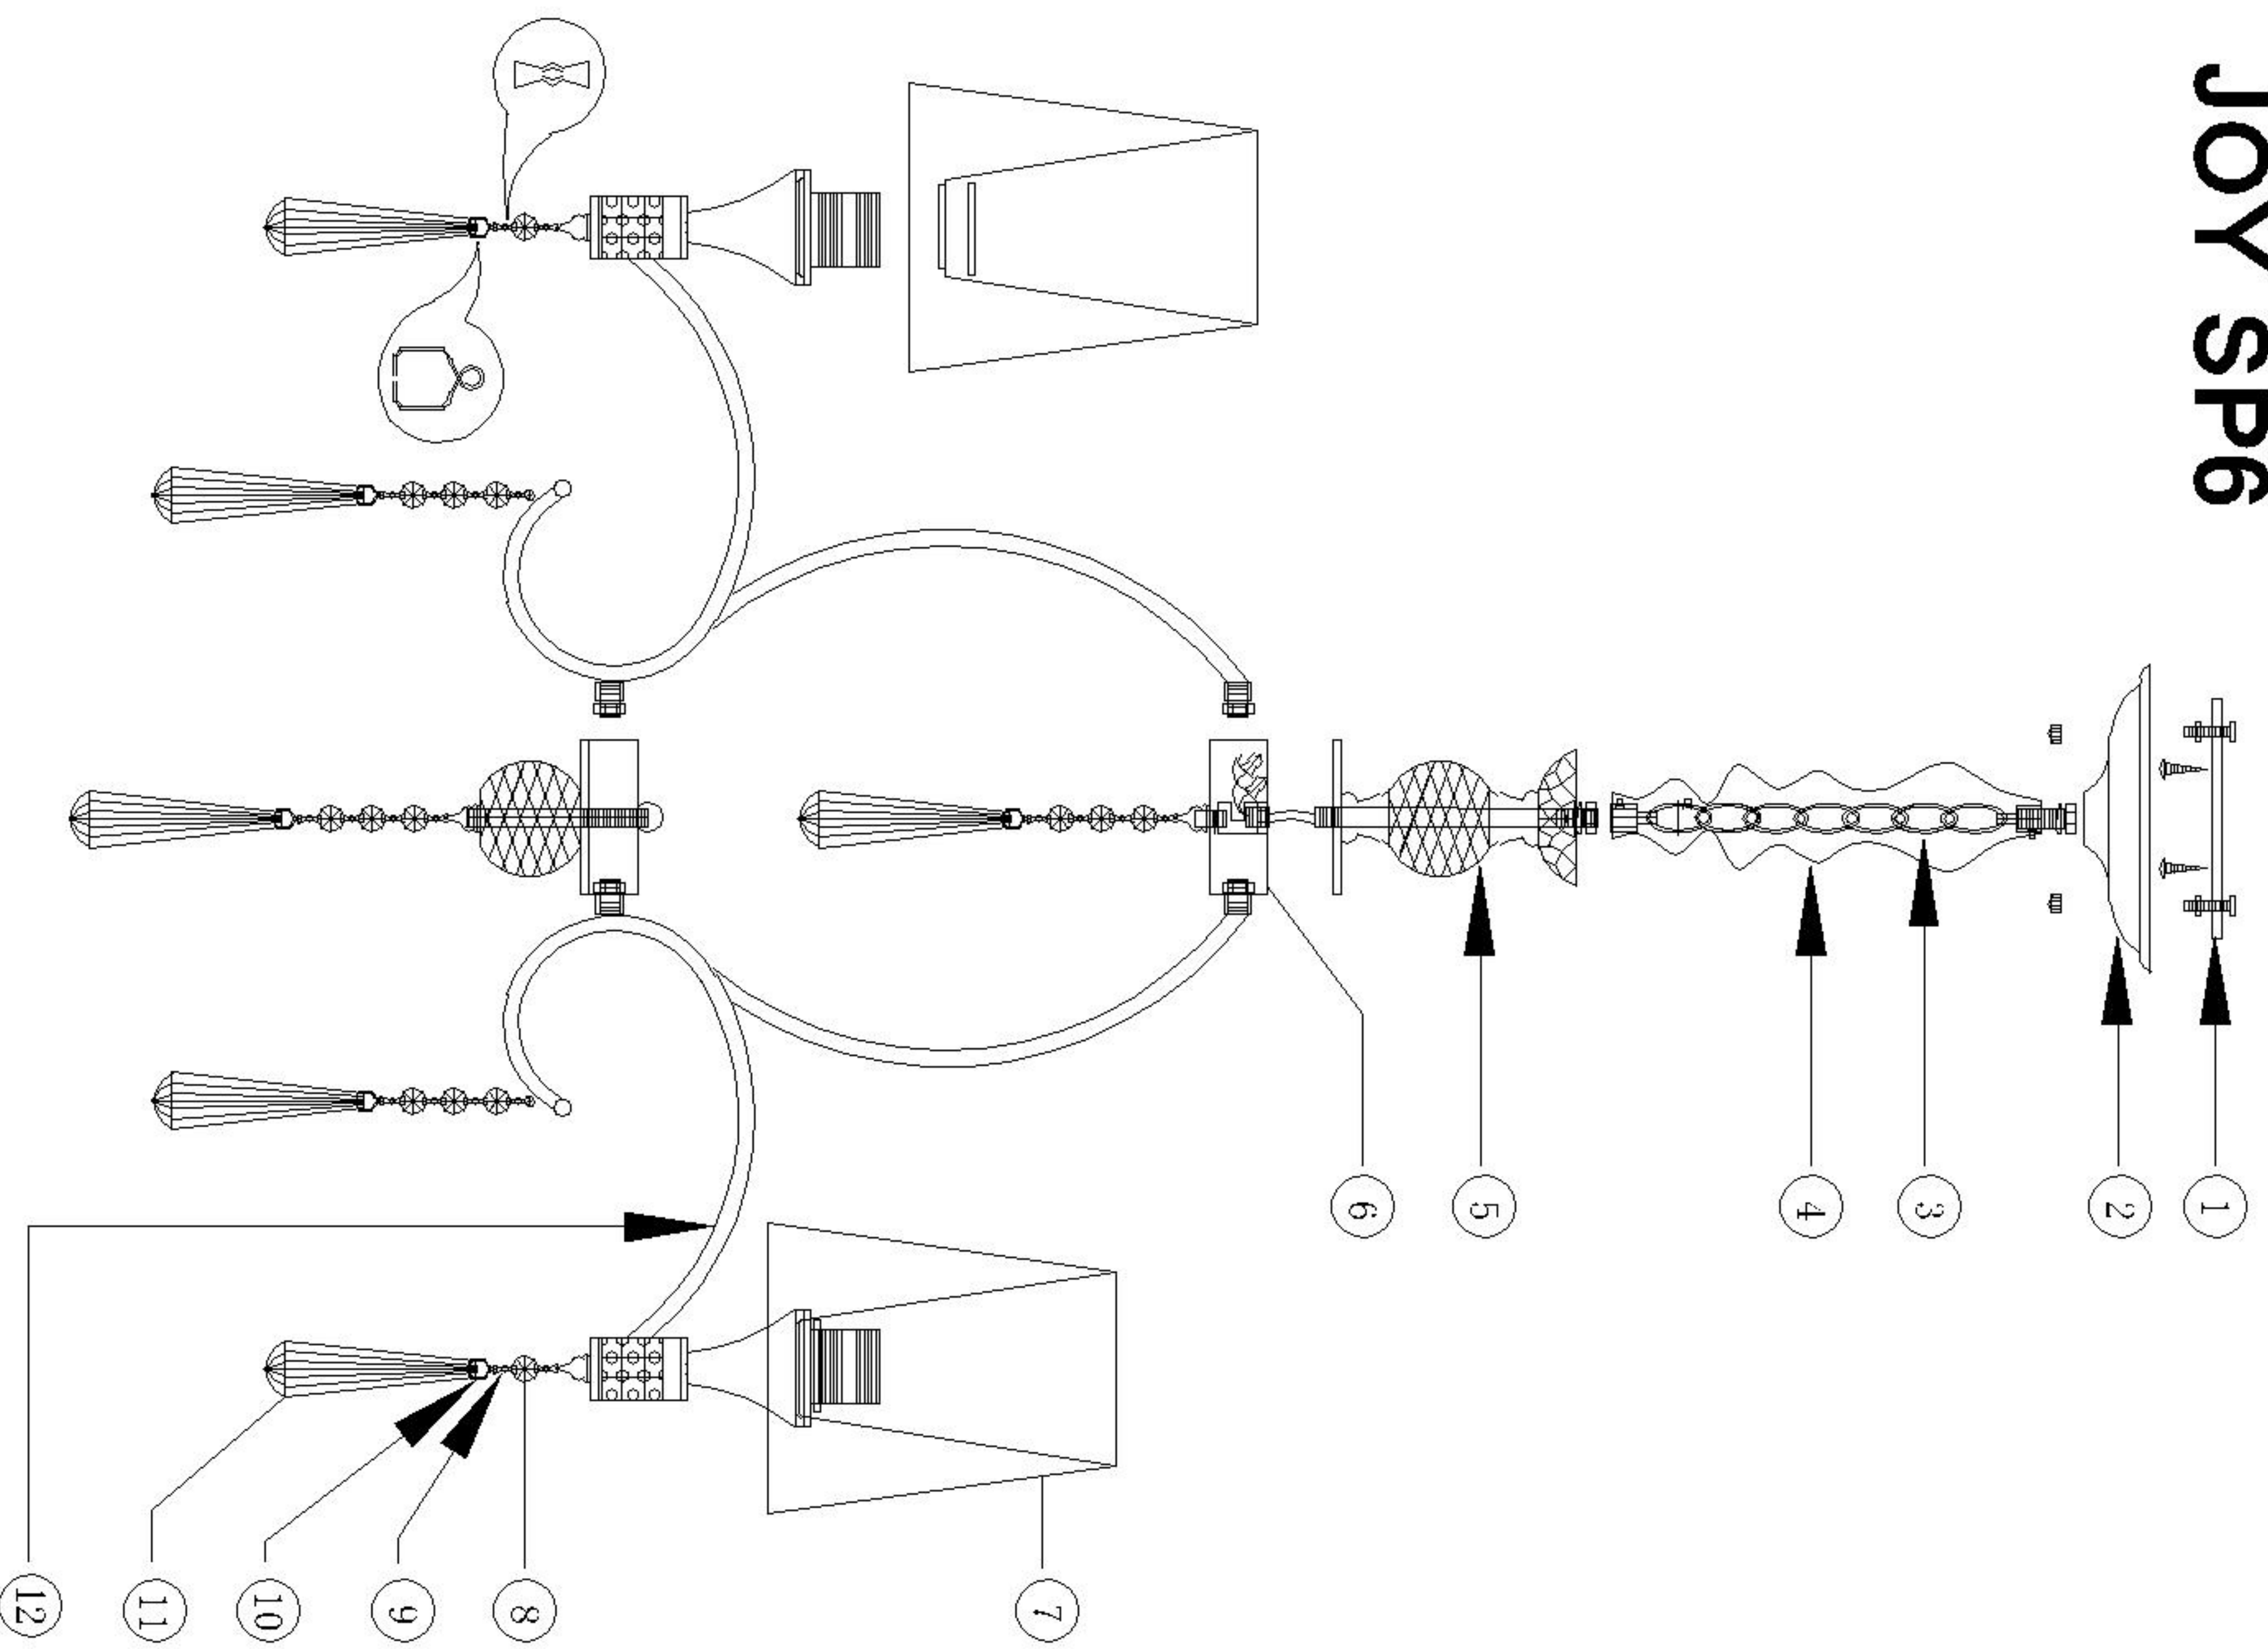

ENGLISH

Specification of installation

In order to ensure safety use, please notice the following items:

- Read and understand the whole Specification.
- Suitable for the use of 220-240V and 50-60Hz.
- Please wear gloves as installation and avoid rot on the surface of plating.
- Must be installed on the fixed places and be checked annually.
- Please turn off the lighting source by soft cloth as cleaning prohibited to use of rotted detergent.
- Please connect with the local sales service center when there are any abnormality.

JOY SP6

- ① wall anchor
- ② ceiling pan
- ③ chain
- ④ chain cover
- ⑤ ball
- ⑥ body
- ⑦ shade
- ⑫ arm

CEILING PAN SIZE:

FIGURE SIZE: