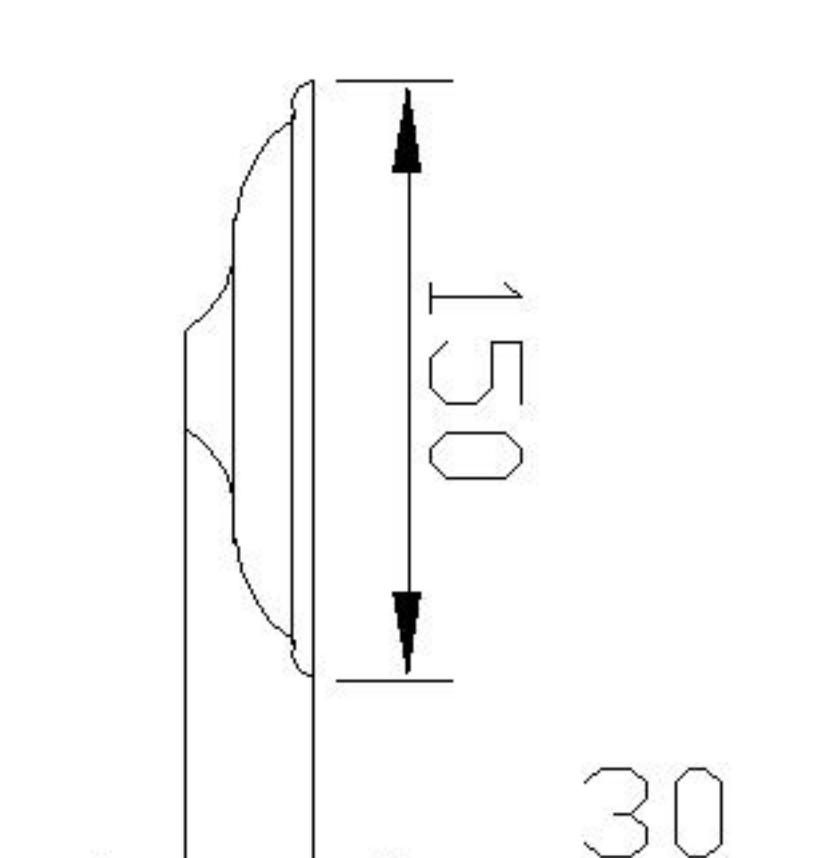

JOY SP6

- ① wall anchor
- ② ceiling pan
- ③ chain
- ④ chain cover
- ⑤ ball
- ⑥ body
- ⑦ shade
- ⑫ arm

CEILING PAN SIZE:

FIGURE SIZE: