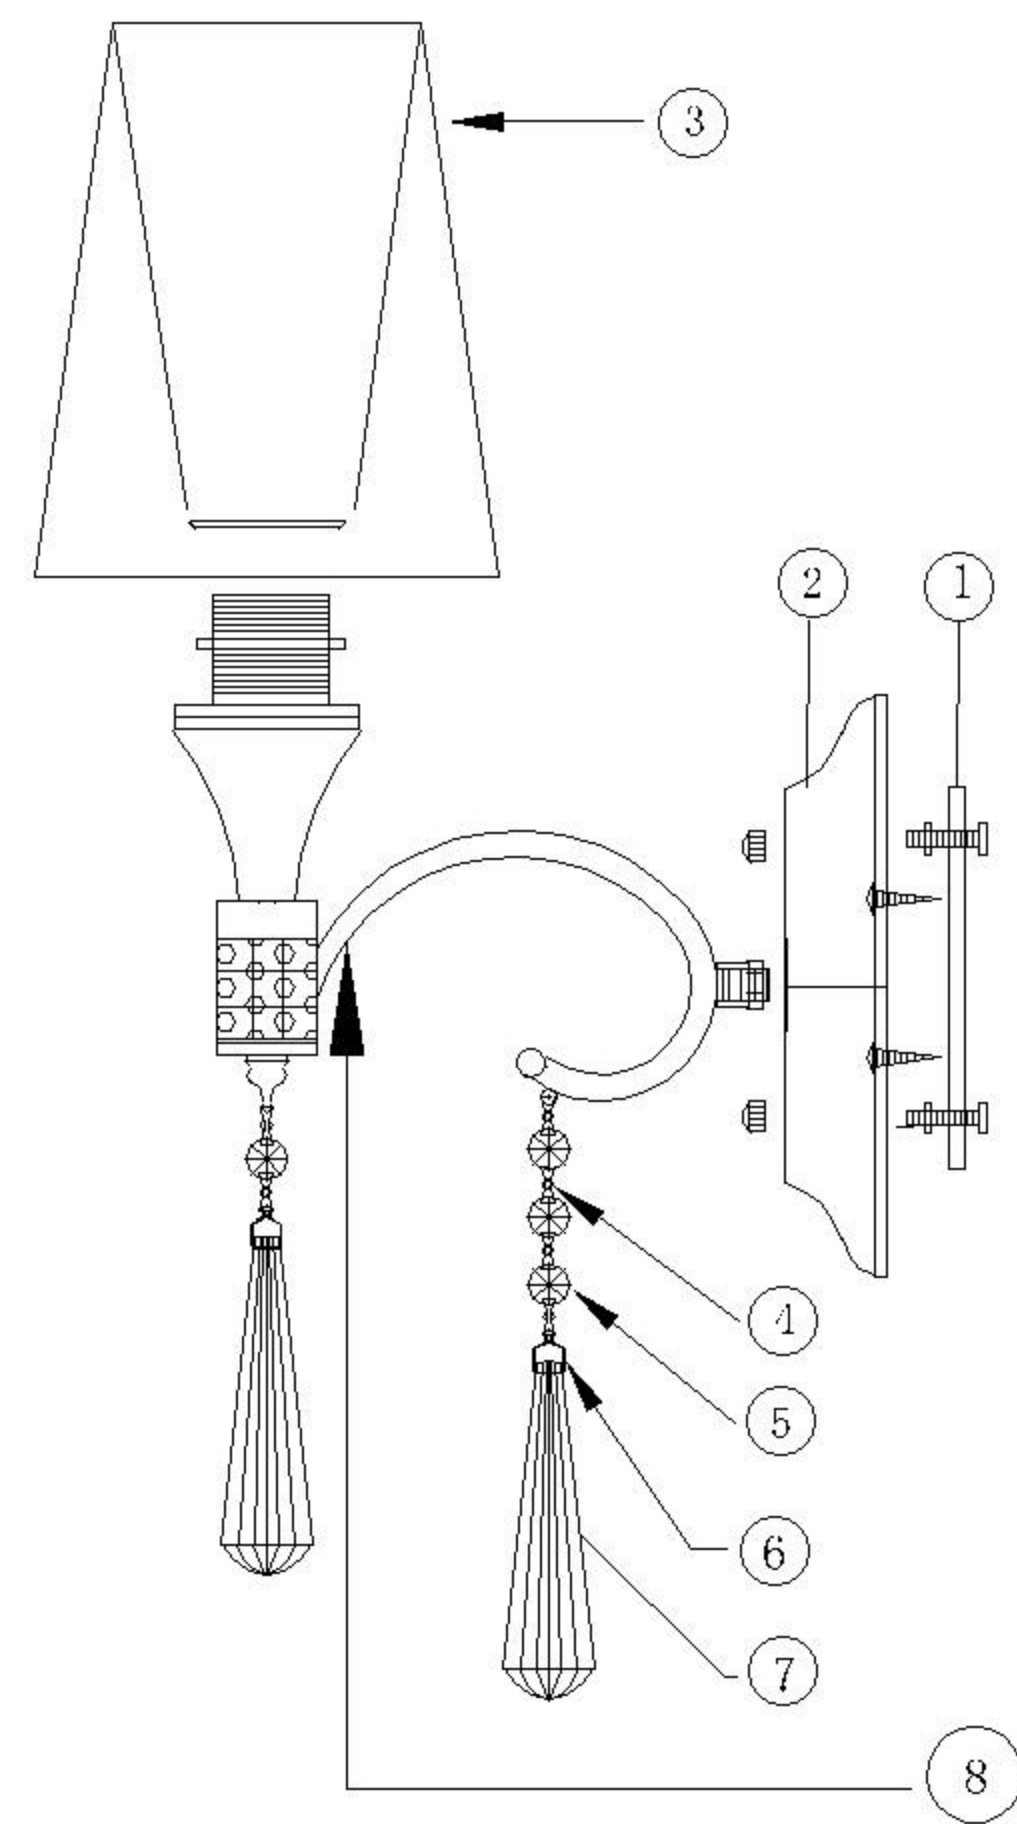

ENGLISH

Specification of installation

In order to ensure safety use, please notice the following items:

- Read and understand the whole Specification.
- Suitable for the use of 220-240V and 50-60Hz.
- Please wear gloves as installment and avoid rot on the surface of plating.
- Must be installed on the fixed places and be checked annually.
- Please turn off the lighting source by soft cloth as cleaning prohibited to use of rotted detergent.
- Please connect with the local sales service center when there are any abnormality.

JOY AP1

- ① wall anchor
- ② ceiling pan
- ③ shade
- ⑧ arm

CEILING PAN SIZE:

FIXTURE SIZE: