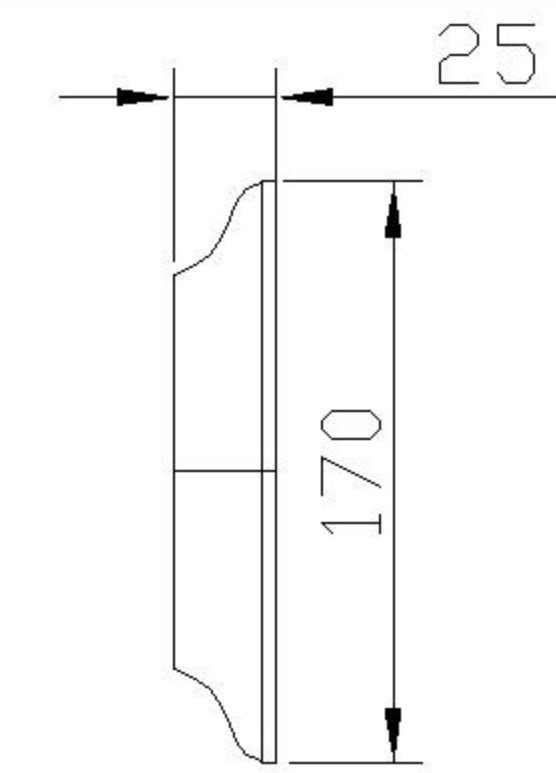

ENGLISH

Specification of installation

In order to ensure safety use, please notice the following items:

- Read and understand the whole Specification.
- Suitable for the use of 220-240V and 50-60Hz.
- Please wear gloves as installment and avoid rot on the surface of plating.
- Must be installed on the fixed places and be checked annually.
- Please turn off the lighting source by soft cloth as cleaning prohibited to use of rotted detergent.
- Please connect with the local sales service center when there are any abnormality.

JOY AP1

- ① wall anchor
- ② ceiling pan
- ③ shade
- ⑧ arm

CEILING PAN SIZE:

FIXTURE SIZE: