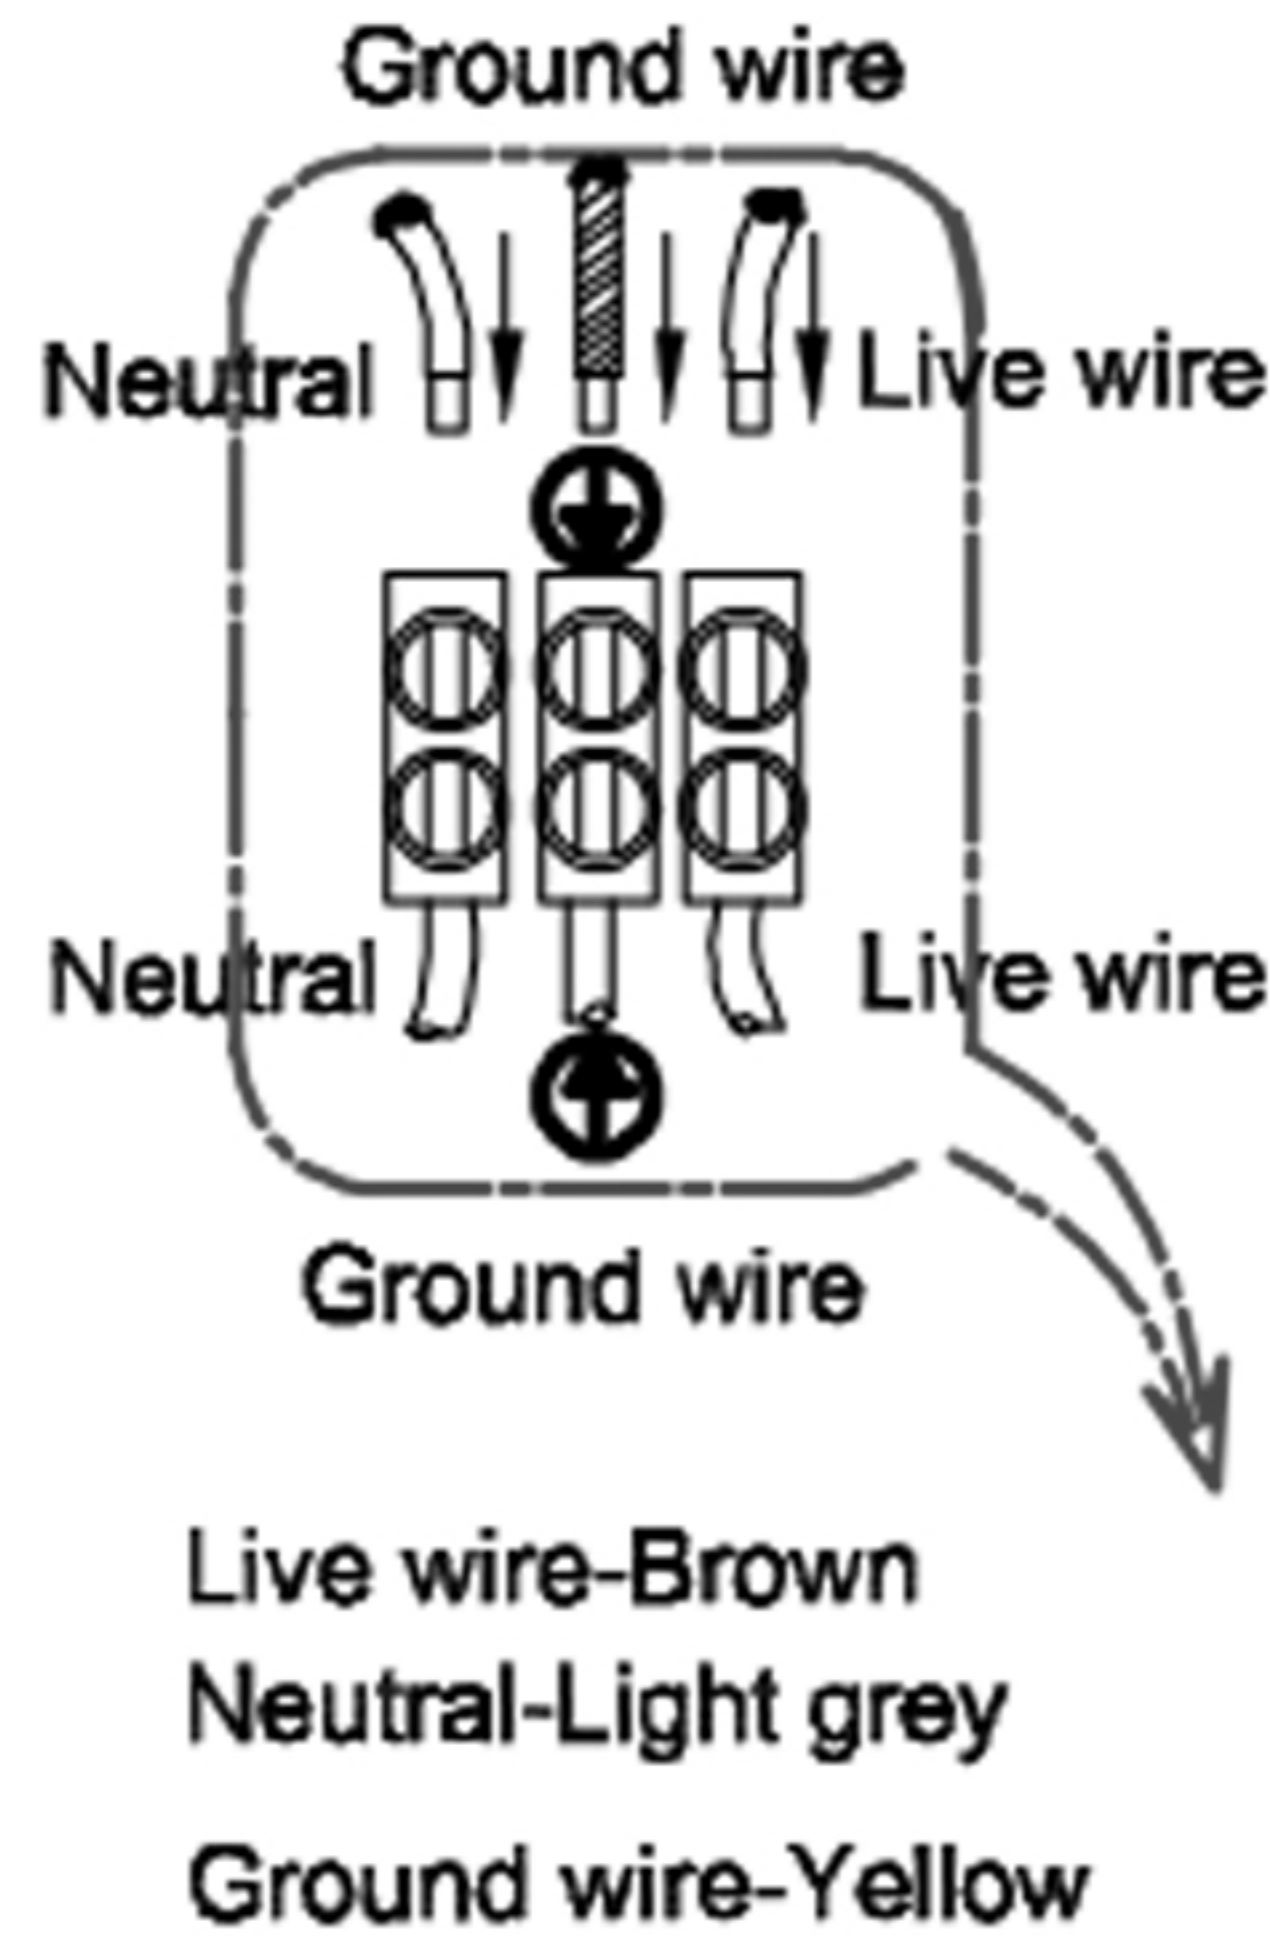

ENGLISH

Specification of installation

In order to ensure safety use, please notice the following items:

- Read and understand the whole Specification.
- Suitable for the use of 220~240V and 50~60Hz.
- Please wear gloves as installation and avoid rot on the surface of plating.
- Must be installed on the fixed places and be checked annually.
- Please turn off the lighting source by soft cloth as cleaning prohibited to use of rotten detergent.
- Please connect with the local sales service center when there are any abnormality.