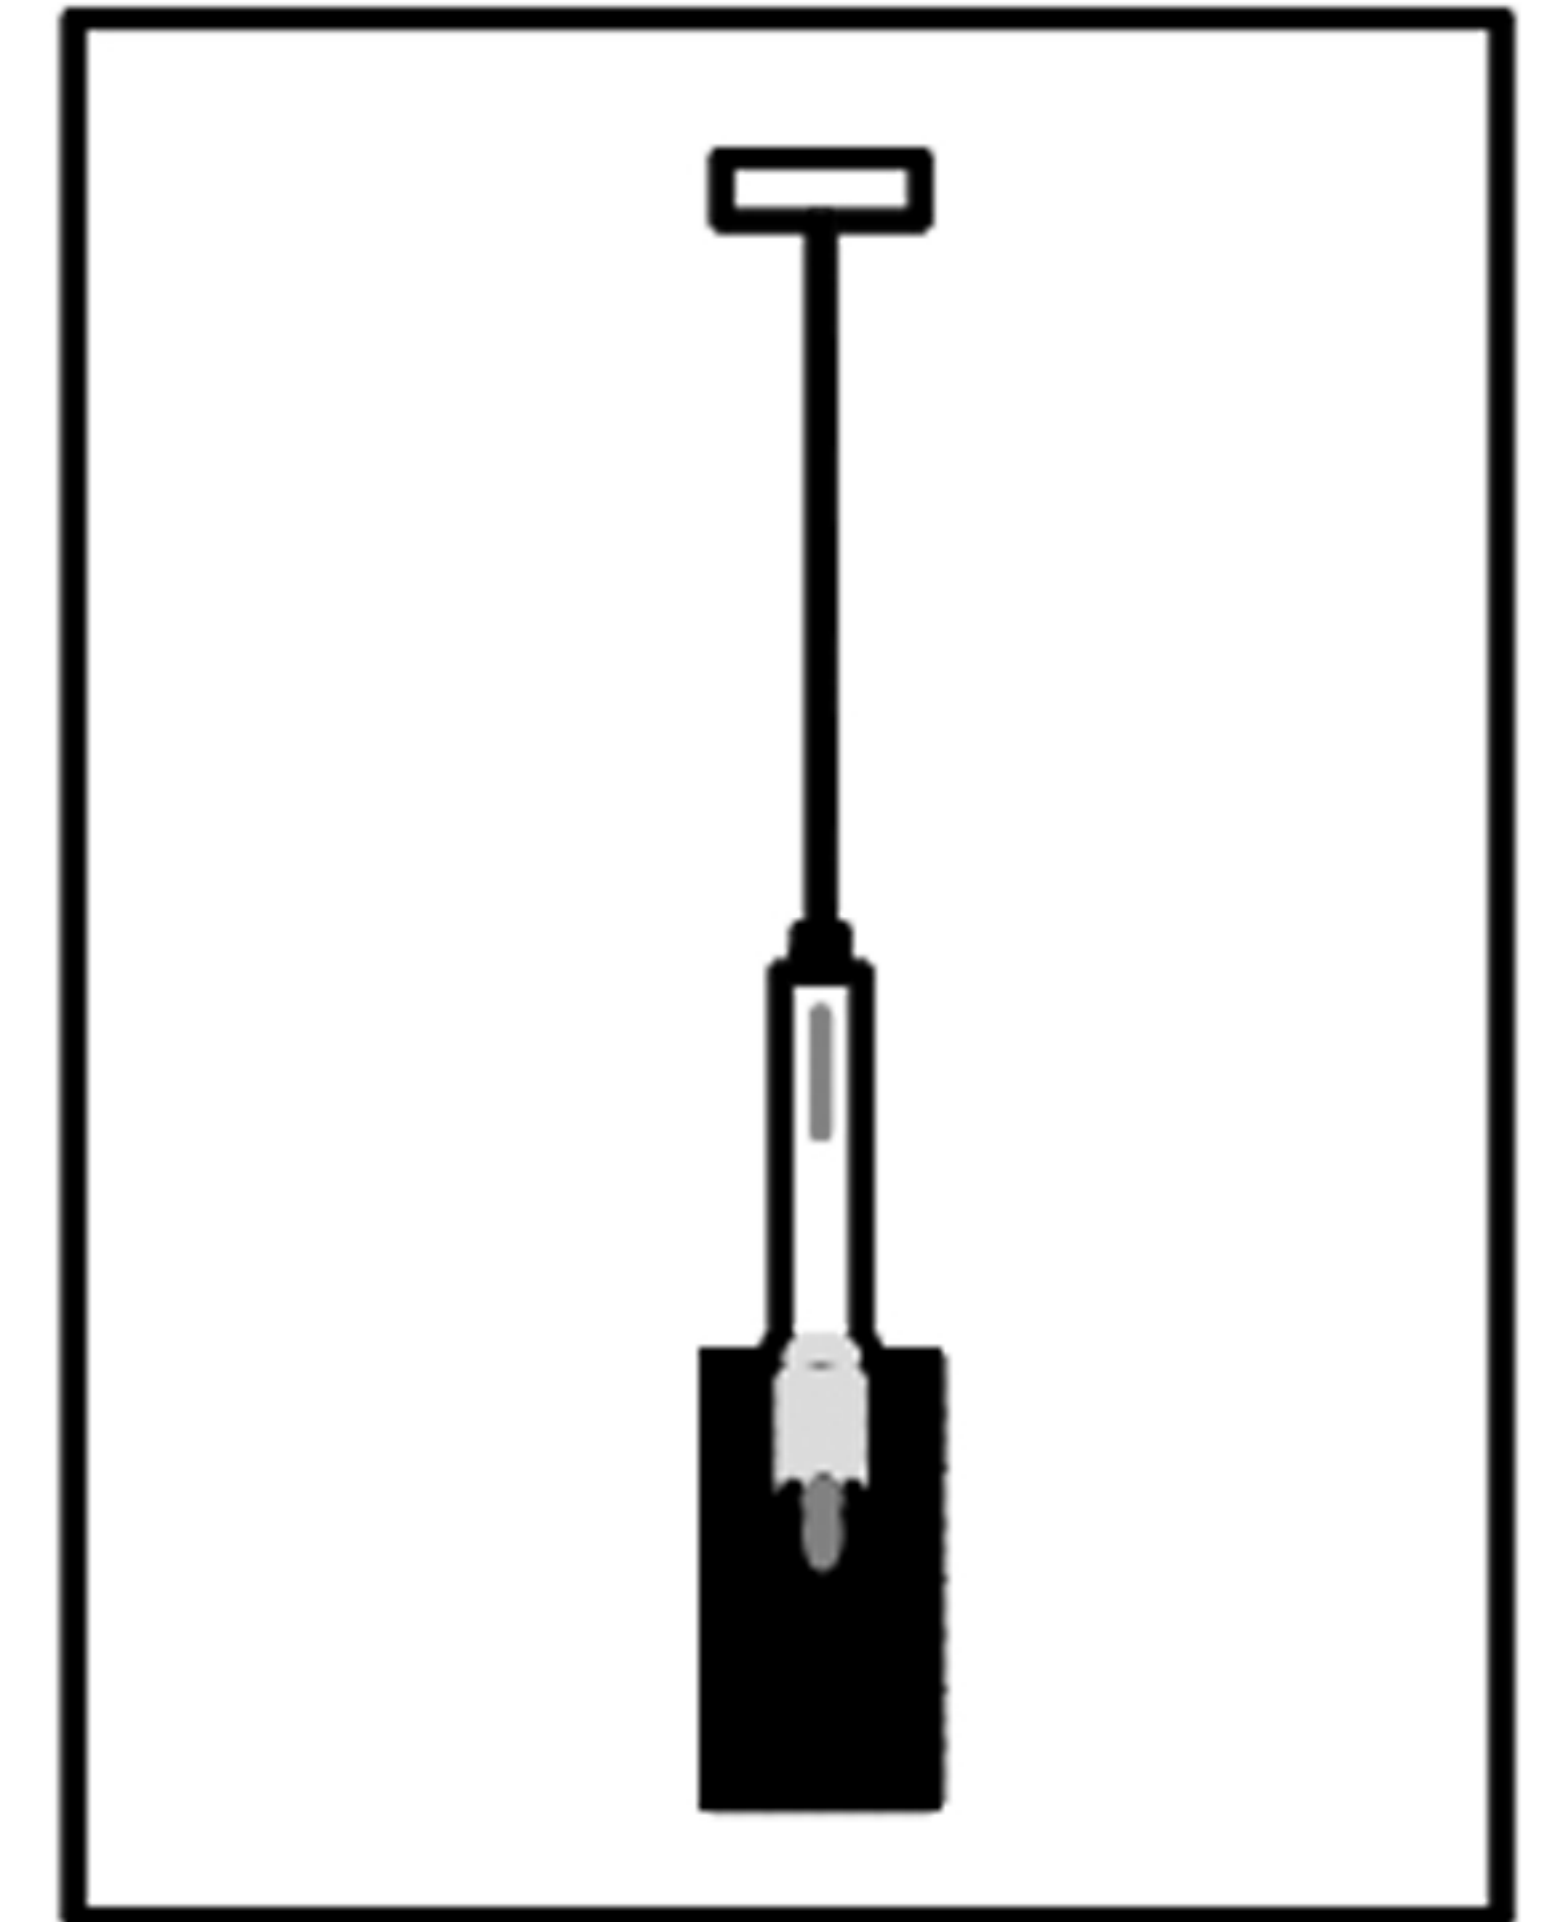

ENGLISH

Specification of installation

In order to ensure safety use, please notice the following items:

- Read and understand the whole Specification.
- Suitable for the use of 220~240V and 50~60Hz.
- Please wear gloves as installation and avoid rot on the surface of plating.
- Must be installed on the fixed places and be checked annually.
- Please turn off the lighting source by soft cloth as cleaning prohibited to use of rotten detergent.
- Please connect with the local sales service center when there are any abnormality.

JILIO SP1 BLACK

CEILING PAN SIZE:

FIXTURE SIZE: