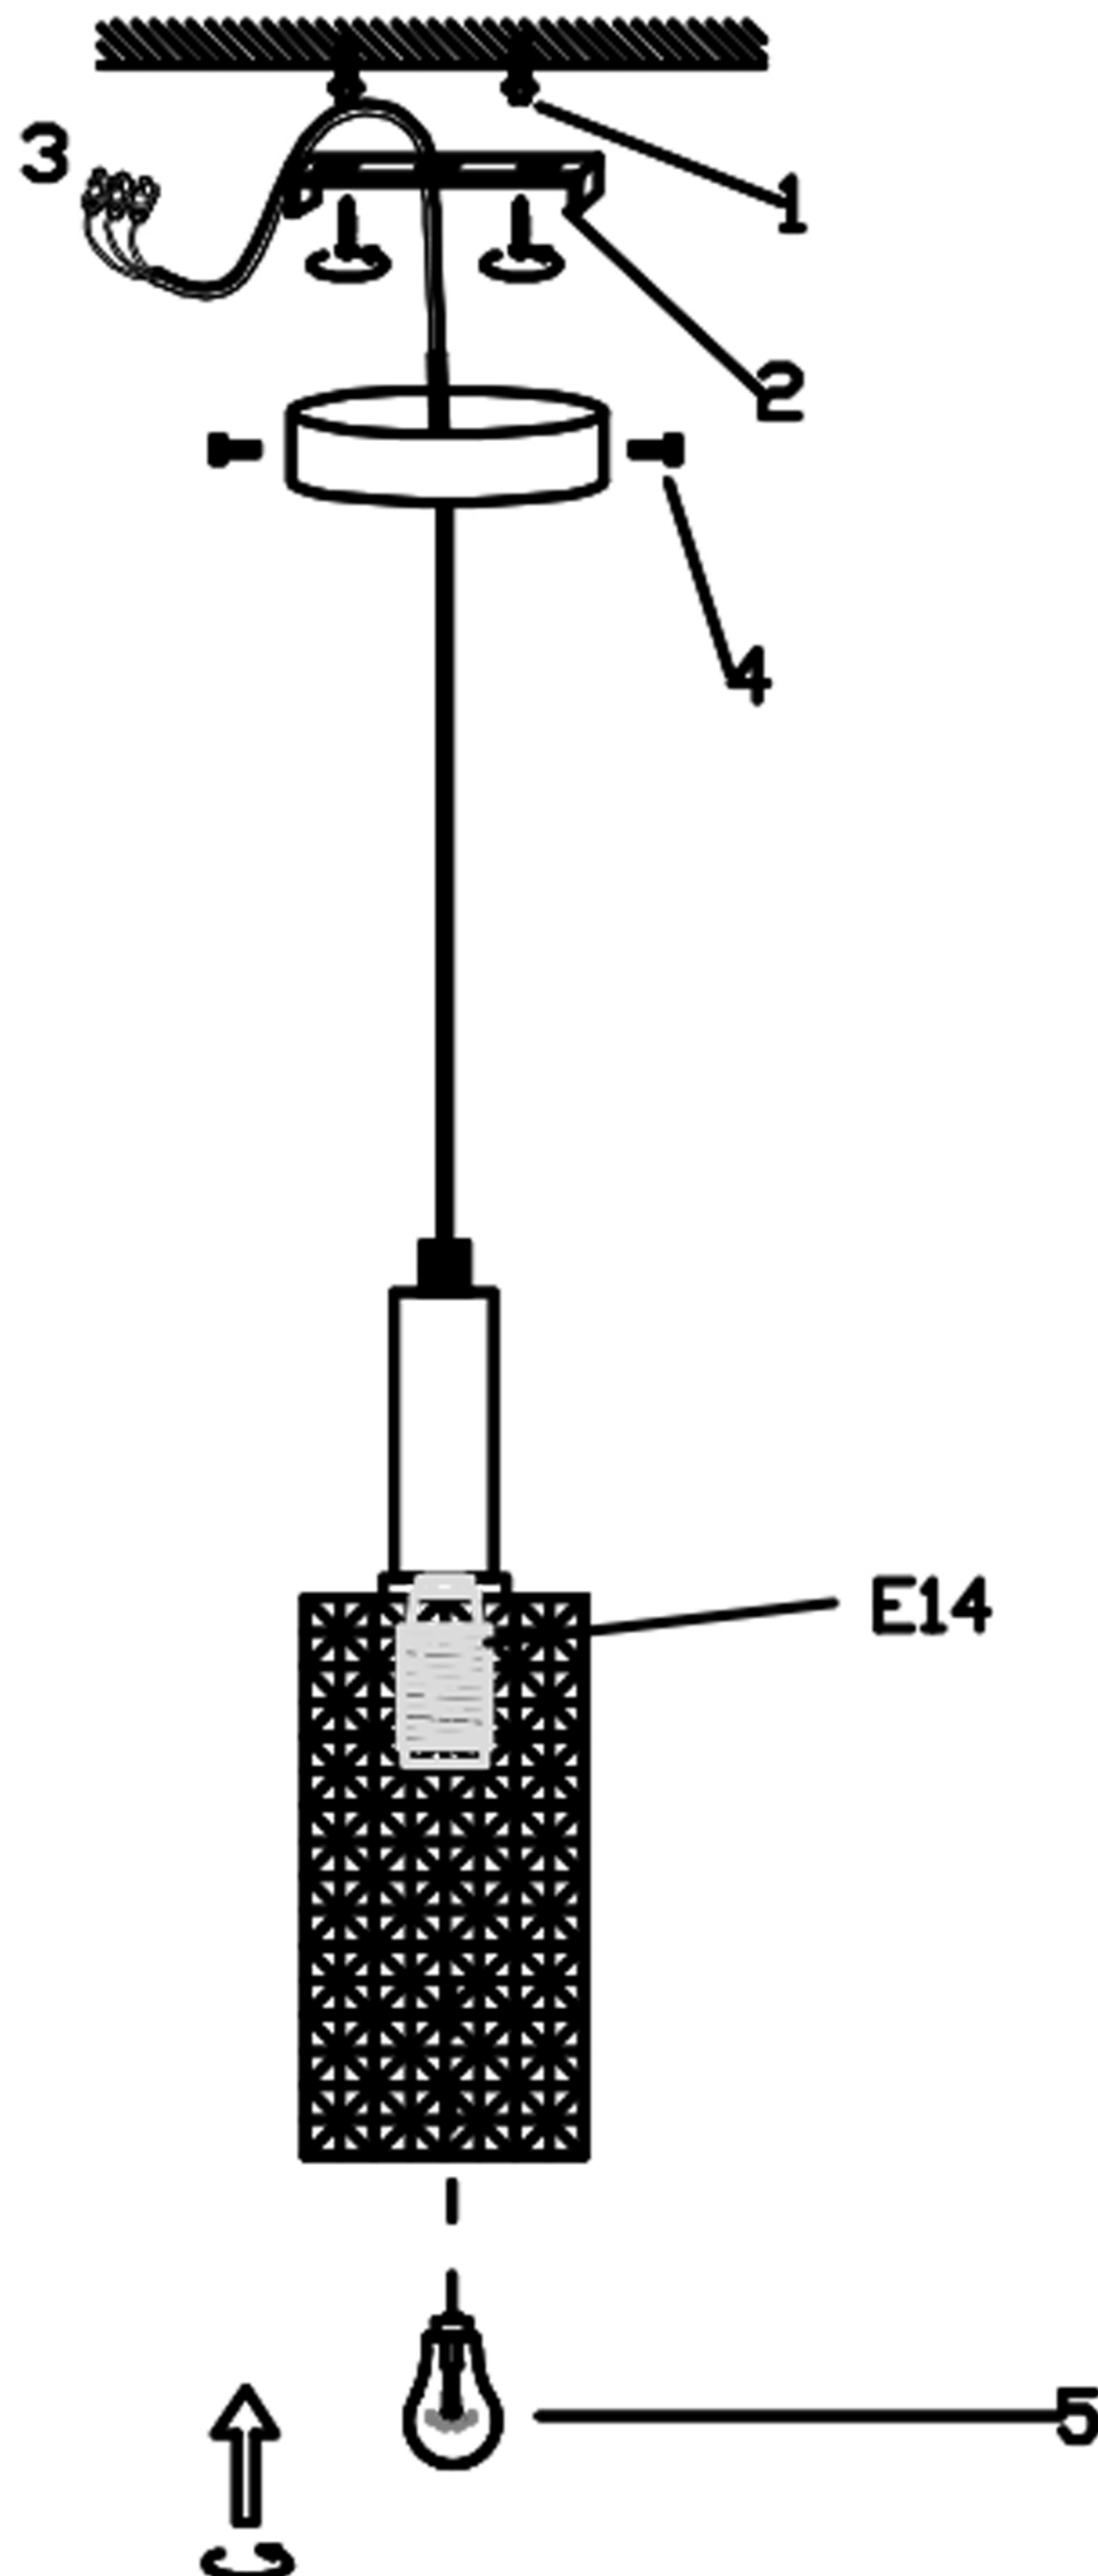

ENGLISH

Specification of installation

In order to ensure safety use, please notice the following items:

- Read and understand the whole Specification.
- Suitable for the use of 220~240V and 50~60Hz.
- Please wear gloves as installation and avoid rot on the surface of plating.
- Must be installed on the fixed places and be checked annually.
- Please turn off the lighting source by soft cloth as cleaning prohibited to use of rotten detergent.
- Please connect with the local sales service center when there are any abnormality.

JILIO SP1 BLACK

CEILING PAN SIZE:

FIXTURE SIZE: