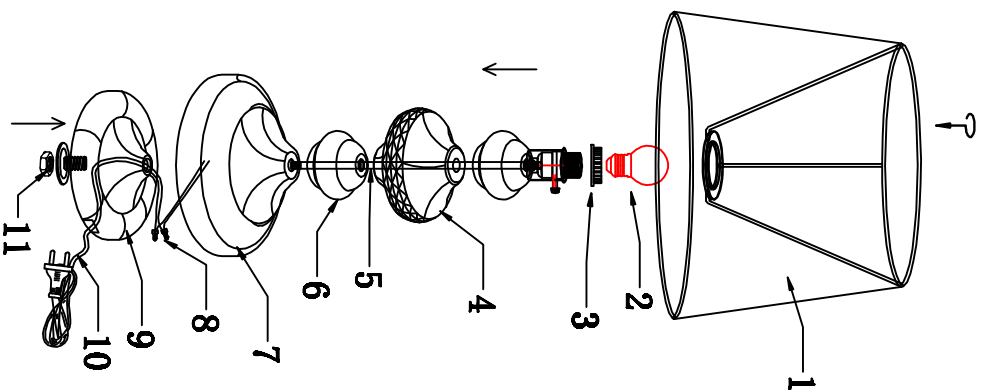

## ENGLISH

Specification of installation

In order to ensure safety use, please notice the following items:

- Suitable for the use of 220-240V and 50-60Hz.
- Please wear gloves as installation and avoid rot on the surface of plating.
- Must be installed on the fixed places and be checked annually.
- Please turn off the lighting source by soft cloth as cleaning prohibited to use of rotted detergent.
- Please connect with the local sales service center when there are any abnormality.

- 1 chimney
- 2 E27 Lamp bulb
- 3 Flat cover
- 4 The wheels of crystal
- 5 The tooth tube
- 6 Layers of steel ball
- 7 The base
- 8 Connection port
- 9 Counterweight iron
- 10 Plug wire
- 11 Screw, nut,

## WALL COVER SIZE:

## FIXTURE SIZE: