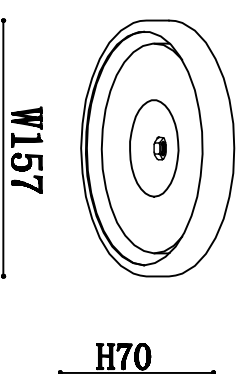

- 1 chimney
- 2 E27 Lamp bulb
- 3 Flat cover
- 4 The wheels of crystal
- 5 The tooth tube
- 6 Layers of steel ball
- 7 The base
- 8 Connection port
- 9 Counterweight iron
- 10 Plug wire
- 11 Screw, nut,

## WALL COVER SIZE:

## FIXTURE SIZE: