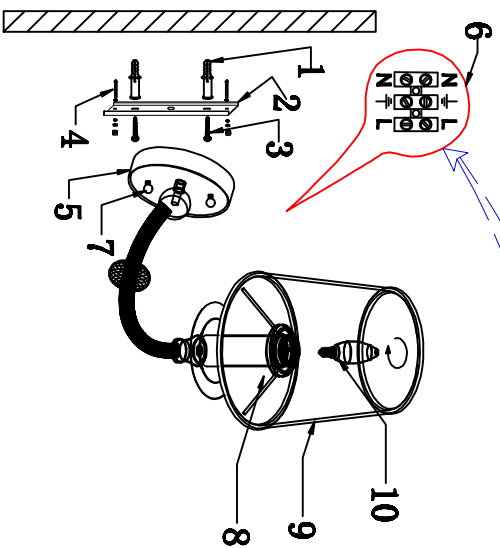

# ENGLISH

Specification of installation

In order to ensure safety use, please notice the following items:

- Read and understand the whole Specification.
- Suitable for the use of 220-240V and 50-60Hz.
- Please wear gloves as installment and avoid rot on the surface of plating.
- Must be installed on the fixed places and be checked annually.
- Please turn off the lighting source by soft cloth as cleaning prohibited to use of rotted detergent.
- Please connect with the local sales service center when there are any abnormality.

Live wire—Brown  
Neutral—Blue  
Ground wire—Yellow/Green

- 1 Wall anchor
- 2 Hangs Taiwan
- 3 Self-tapping screw
- 4 M6 Screw
- 5 Wall panels
- 6 Terminal
- 7 nut
- 8 Wheel cover
- 9 chimney
- 10 E14 Lamp bulb

## WALL COVER SIZE:

## FIXTURE SIZE: