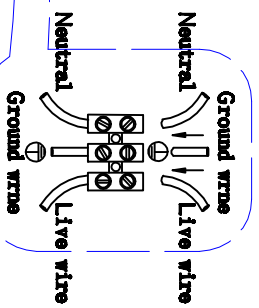

# ENGLISH

Specification of installation

In order to ensure safety use, please notice the following items:

- Read and understand the whole Specification.
- Suitable for the use of 220-240V and 50-60Hz.
- Please wear gloves as installment and avoid rot on the surface of plating.
- Must be installed on the fixed places and be checked annually.
- Please turn off the lighting source by soft cloth as cleaning prohibited to use of rotted detergent.
- Please connect with the local sales service center when there are any abnormality.

Live wire—Brown  
Neutral—Blue  
Ground wire—Yellow/Green

- 1 Wall anchor
- 2 Hangs Taiwan
- 3 Self-tapping screw
- 4 M6 Screw
- 5 Wall panels
- 6 Terminal
- 7 nut
- 8 Wheel cover
- 9 chimney
- 10 E14 Lamp bulb

## WALL COVER SIZE:

## FIXTURE SIZE: