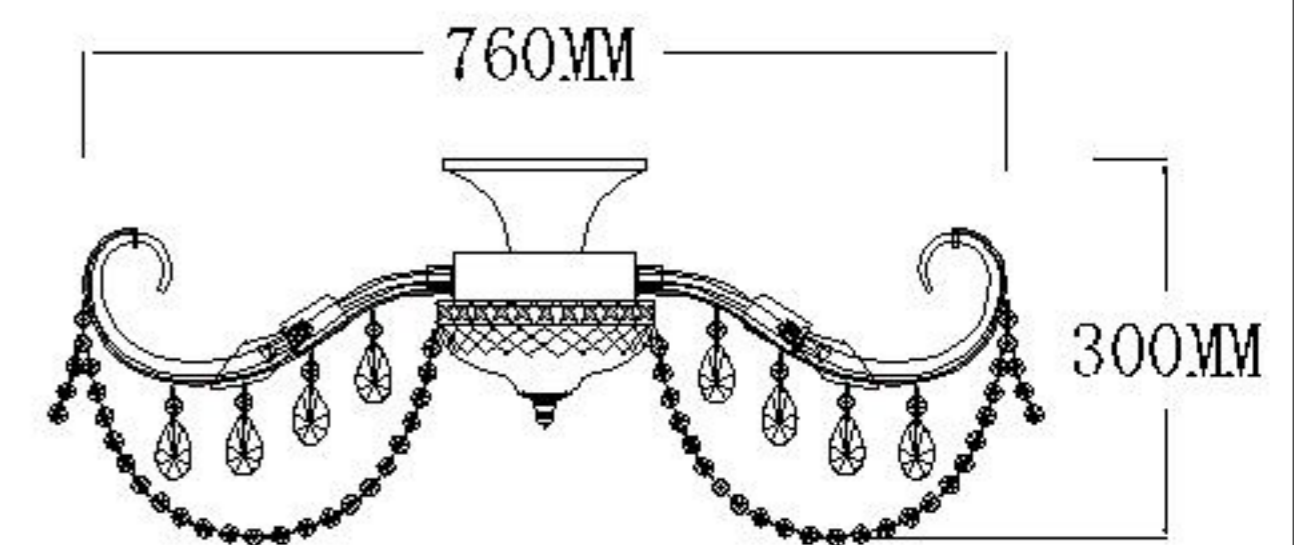

Specification of installation

In order to ensure safety use, please notice the following items:

- . Read and understand the whole Specification.
- . Suitable for the use of 220~240v and 50~60Hz.
- . Please wear gloves as installment and avoid rot on the surface of plating.
- . Must be installed on the fixed places and be checked annually.
- . Please turn off the lighting source by soft cloth as cleaning prohibited to use of rotted detergent.
- . Please connect with the local sales service centhr when there are any abnormality.

- 1: Wall anchor
- 2: Mounting
- 3: Self tapping screw
- 4: Metal cap
- 5: Glass Arm with Metal
- 6: Metal bowl
- 7: Terminal
- 8: Hexnuts
- 9: Glass bowl
- 10: Metal bowl
- 11: Brass decoration part

CEILING PAN SIZE

FIXTURE SIZE:

Product coding: IMPERIA PL6

Product coding: IMPERIA PL6

A: 12pcs

B: 48pcs