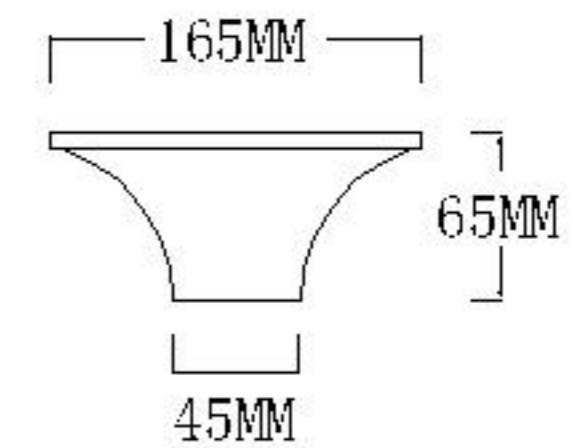

- 1: Wall anchor
- 2: Mounting
- 3: Self tapping screw
- 4: Metal cap
- 5: Glass Arm with Metal
- 6: Metal bowl
- 7: Terminal
- 8: Hexnuts
- 9: Glass bowl
- 10: Metal bowl
- 11: Brass decoration part

CEILING PAN SIZE

FIXTURE SIZE:

Product coding: IMPERIA PL6

Product coding: IMPERIA PL6

A: 12pcs

B: 48pcs