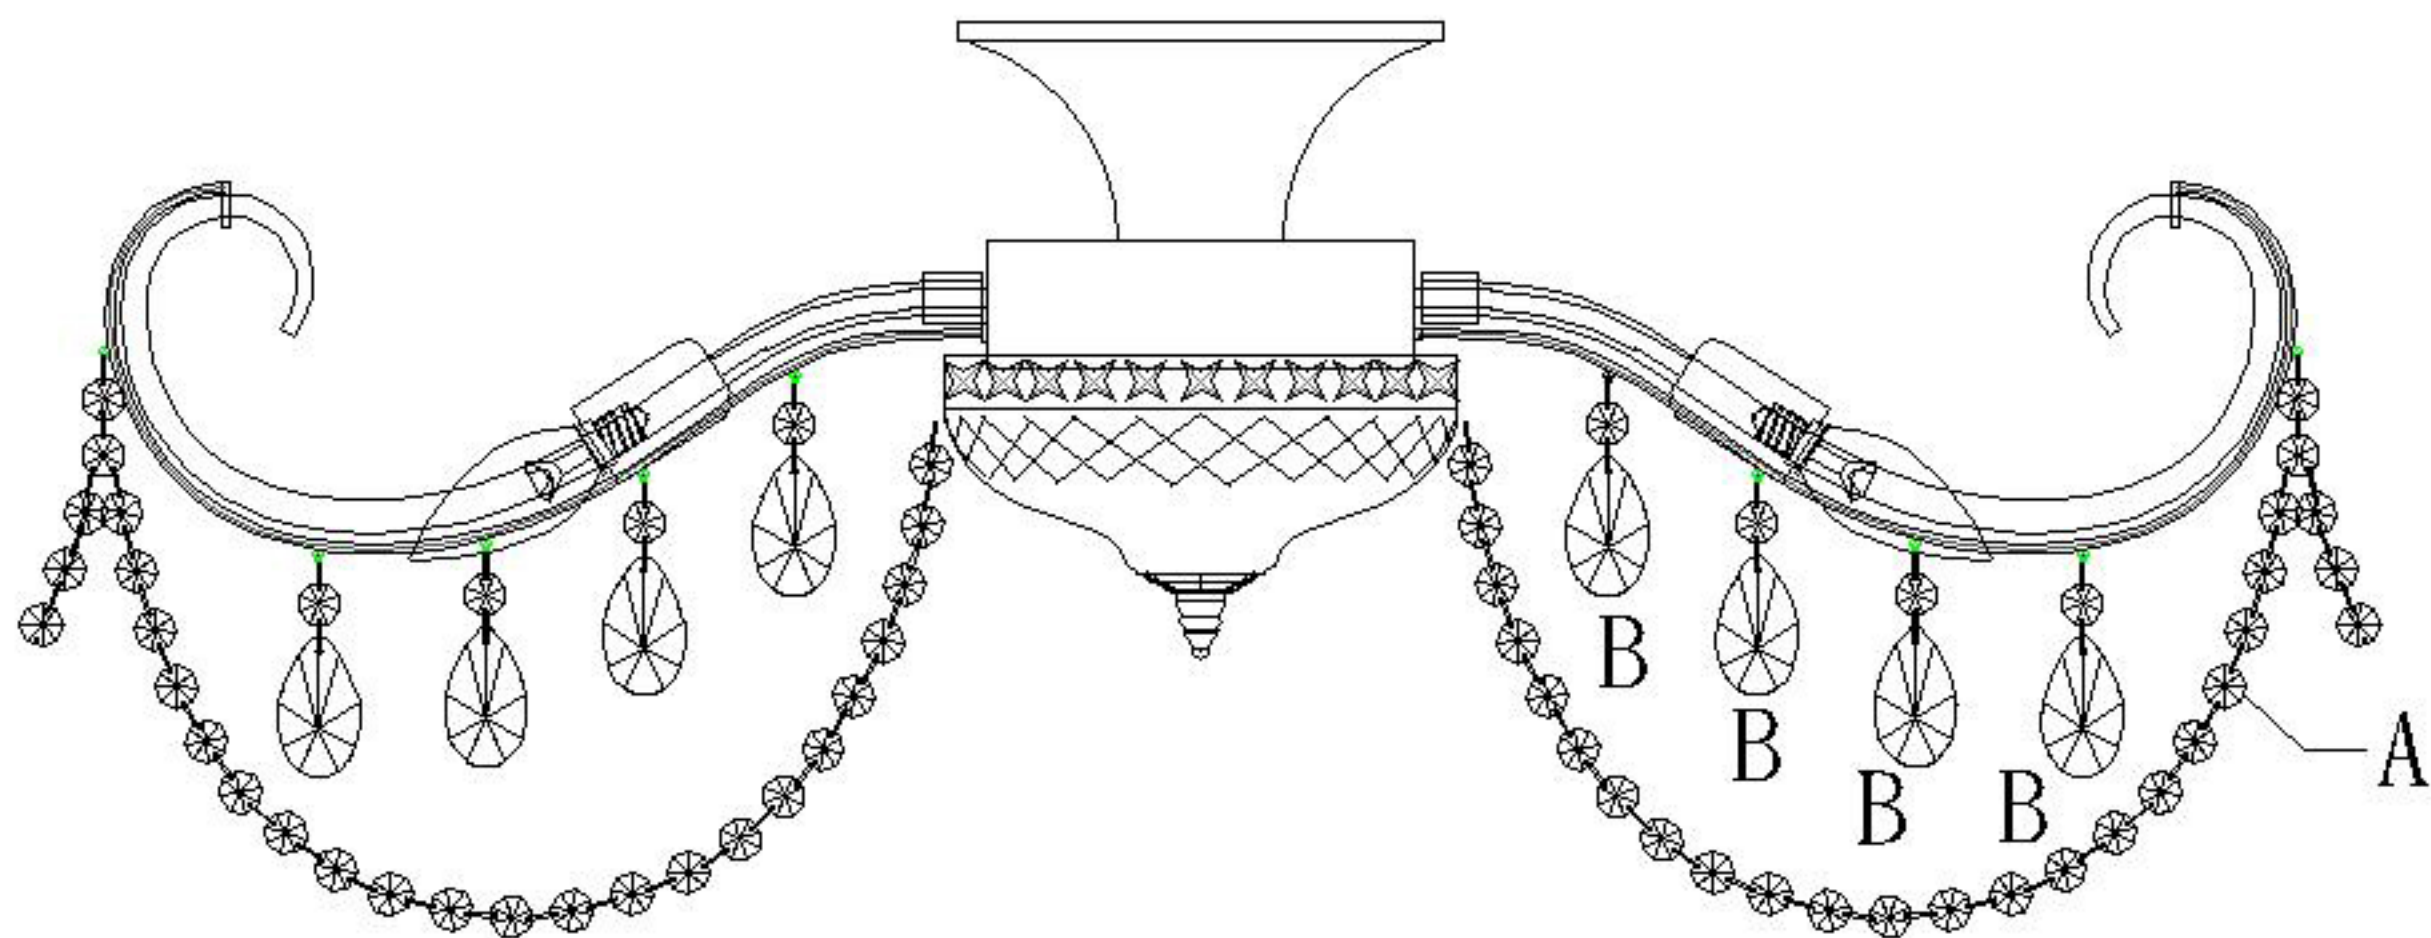

Specification of installation

In order to ensure safety use, please notice the following items:

- . Read and understand the whole Specification.
- . Suitable for the use of 220~240v and 50~60Hz.
- . Please wear gloves as installment and avoid rot on the surface of plating.
- . Must be installed on the fixed places and be checked annually.
- . Please turn off the lighting source by soft cloth as cleaning prohibited to use of rotted detergent.
- . Please connect with the local sales service centhr when there are any abnormality.

- 1: Wall anchor
- 2: Mounting
- 3: Self tapping screw
- 4: Metal cap
- 5: Glass Arm with Metal
- 6: Metal bowl
- 7: Terminal
- 8: Hexnuts
- 9: Glass bowl
- 10: Metal bowl
- 11: Brass decoration part

CEILING PAN SIZE

FIXTURE SIZE:

Product coding: IMPERIA PL6

Product coding: IMPERIA PL6

A: 12pcs

B: 48pcs