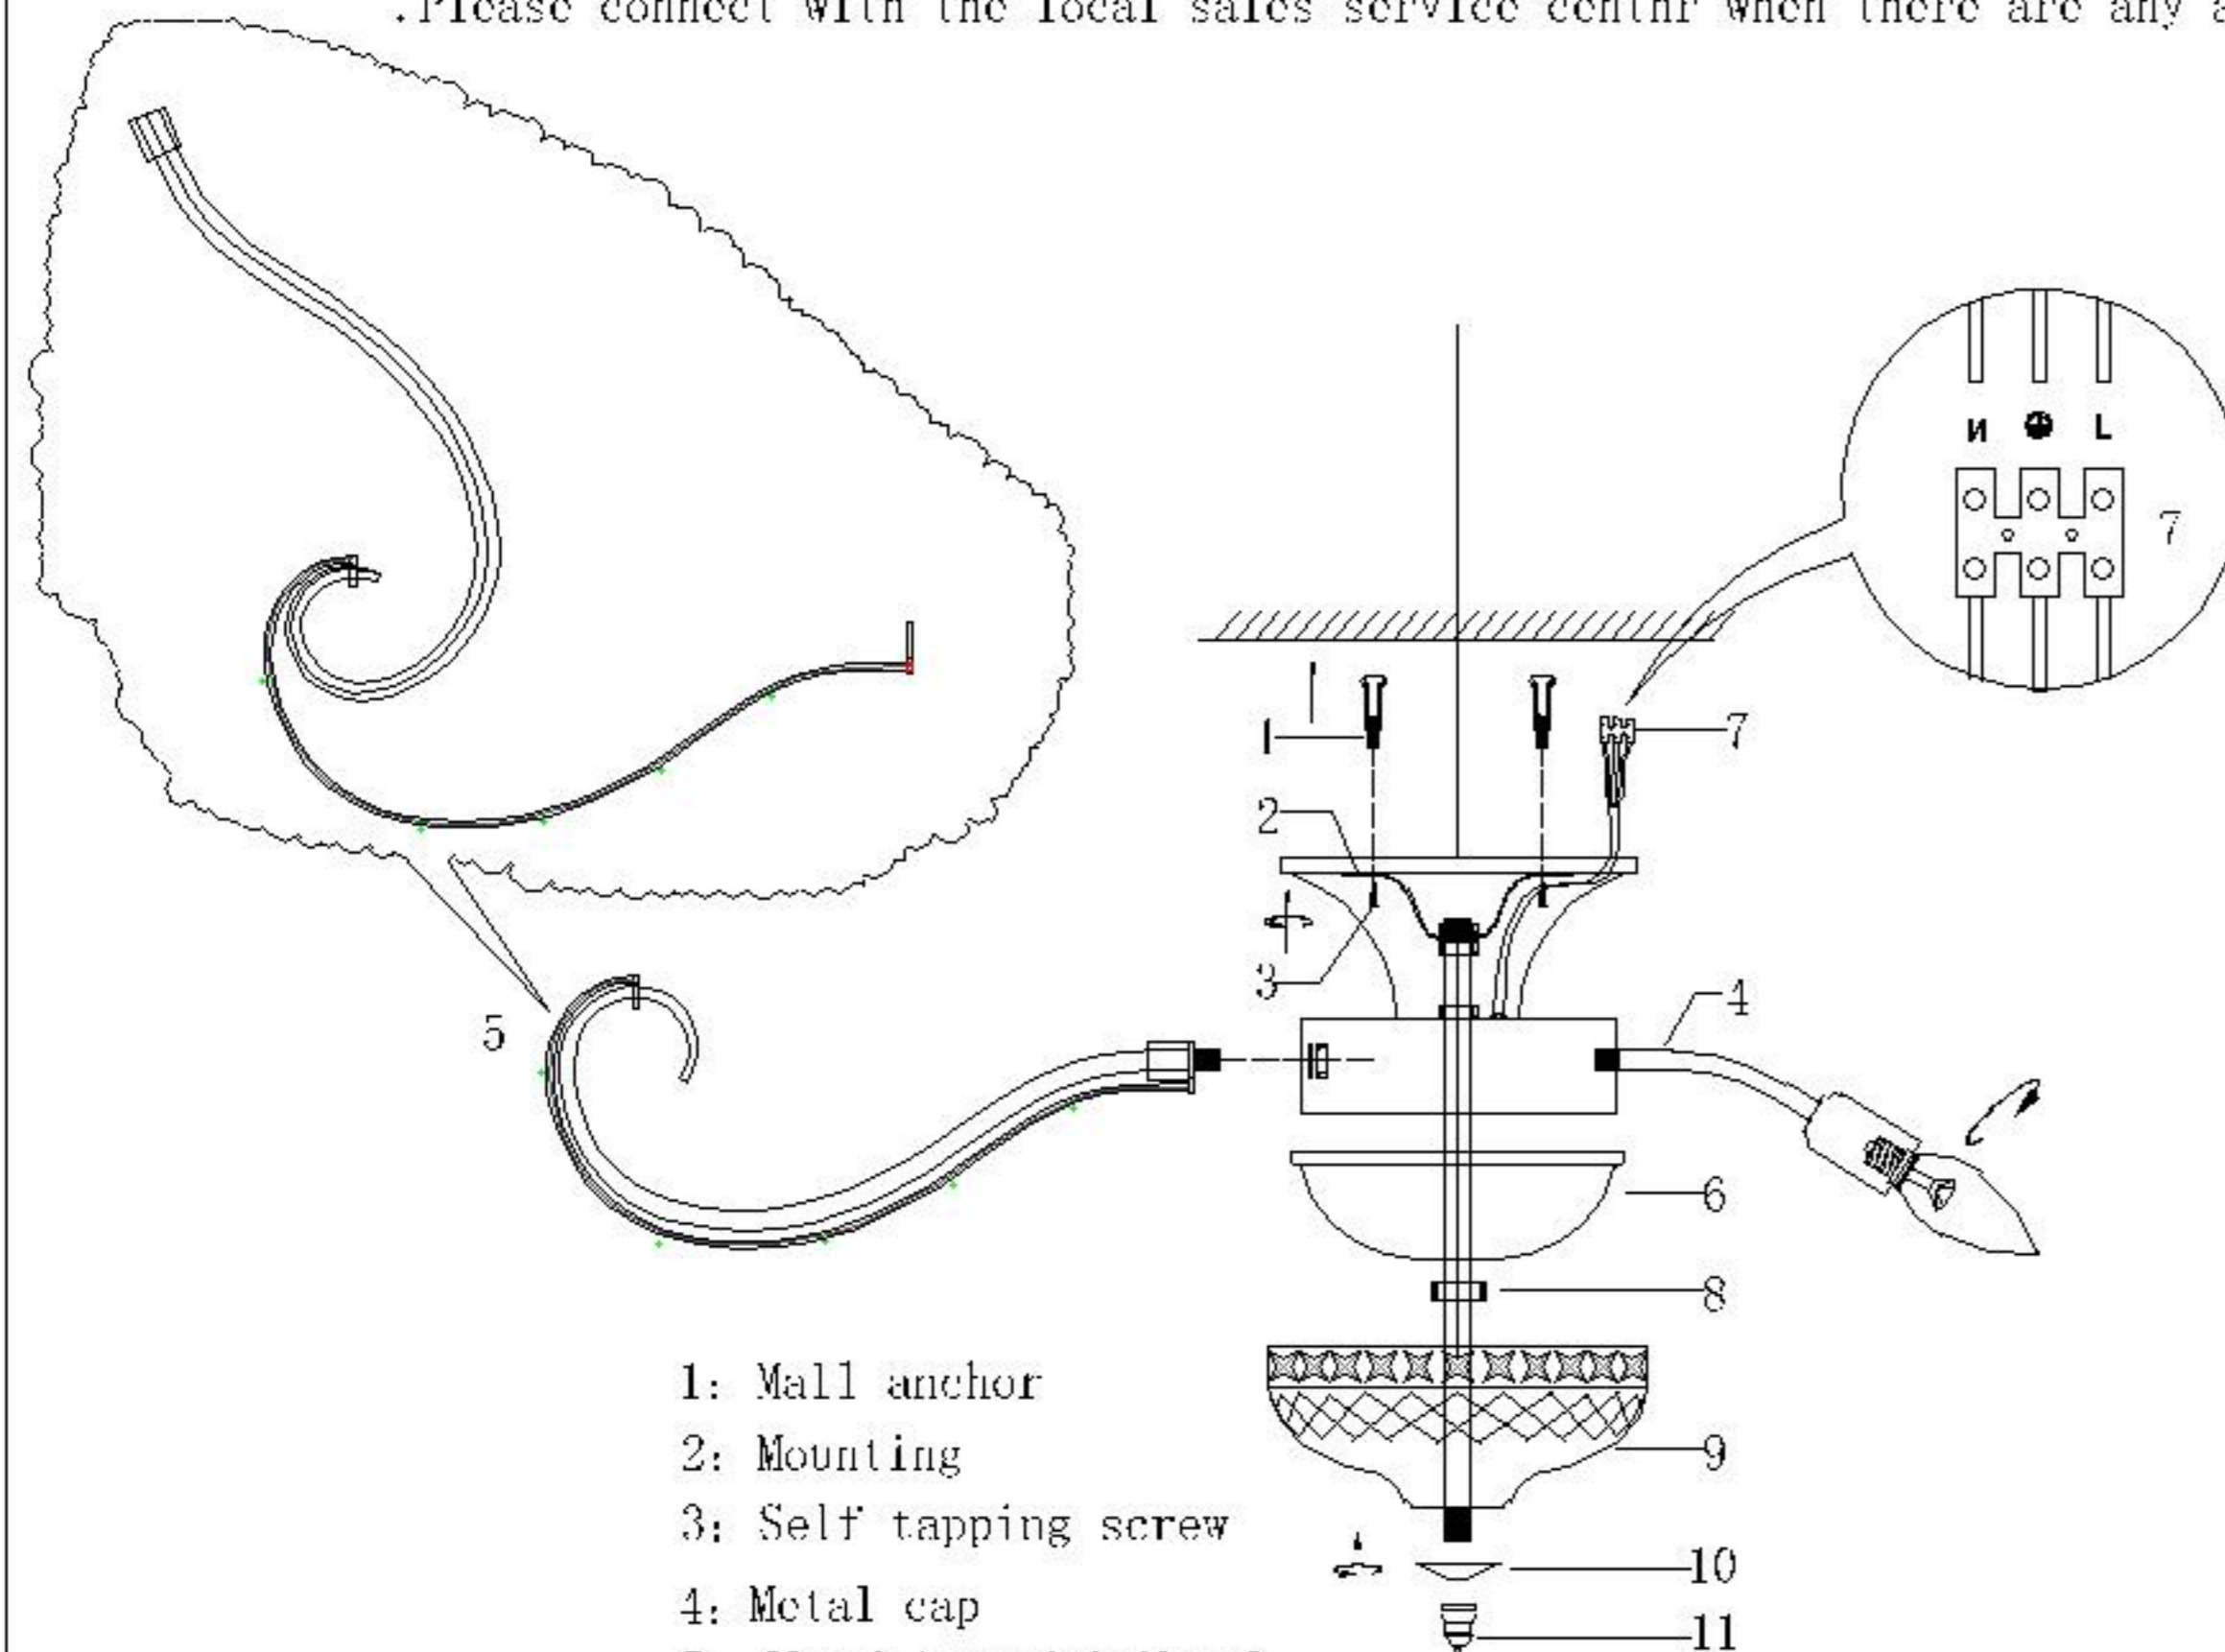

Specification of installation

In order to ensure safety use, please notice the following items:

- . Read and understand the whole Specification.
- . Suitable for the use of 220~240v and 50~60Hz.
- . Please wear gloves as installment and avoid rot on the surface of plating.
- . Must be installed on the fixed places and be checked annually.
- . Please turn off the lighting source by soft cloth as cleaning prohibited to use of rotted detergent.
- . Please connect with the local sales service centhr when there are any abnormality.

- 1: Wall anchor
- 2: Mounting
- 3: Self tapping screw
- 4: Metal cap
- 5: Glass Arm with Metal
- 6: Metal bowl
- 7: Terminal
- 8: Hexnuts
- 9: Glass bowl
- 10: Metal bowl
- 11: Brass decoration part

CEILING PAN SIZE

FIXTURE SIZE:

Product coding: IMPERIA PL6

Product coding: IMPERIA PL6

A: 12pcs

B: 48pcs