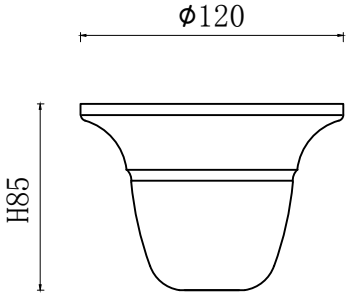

Product coding: ICE NEW SP6

CEILING PAN SIZE

FIXTURE SIZE