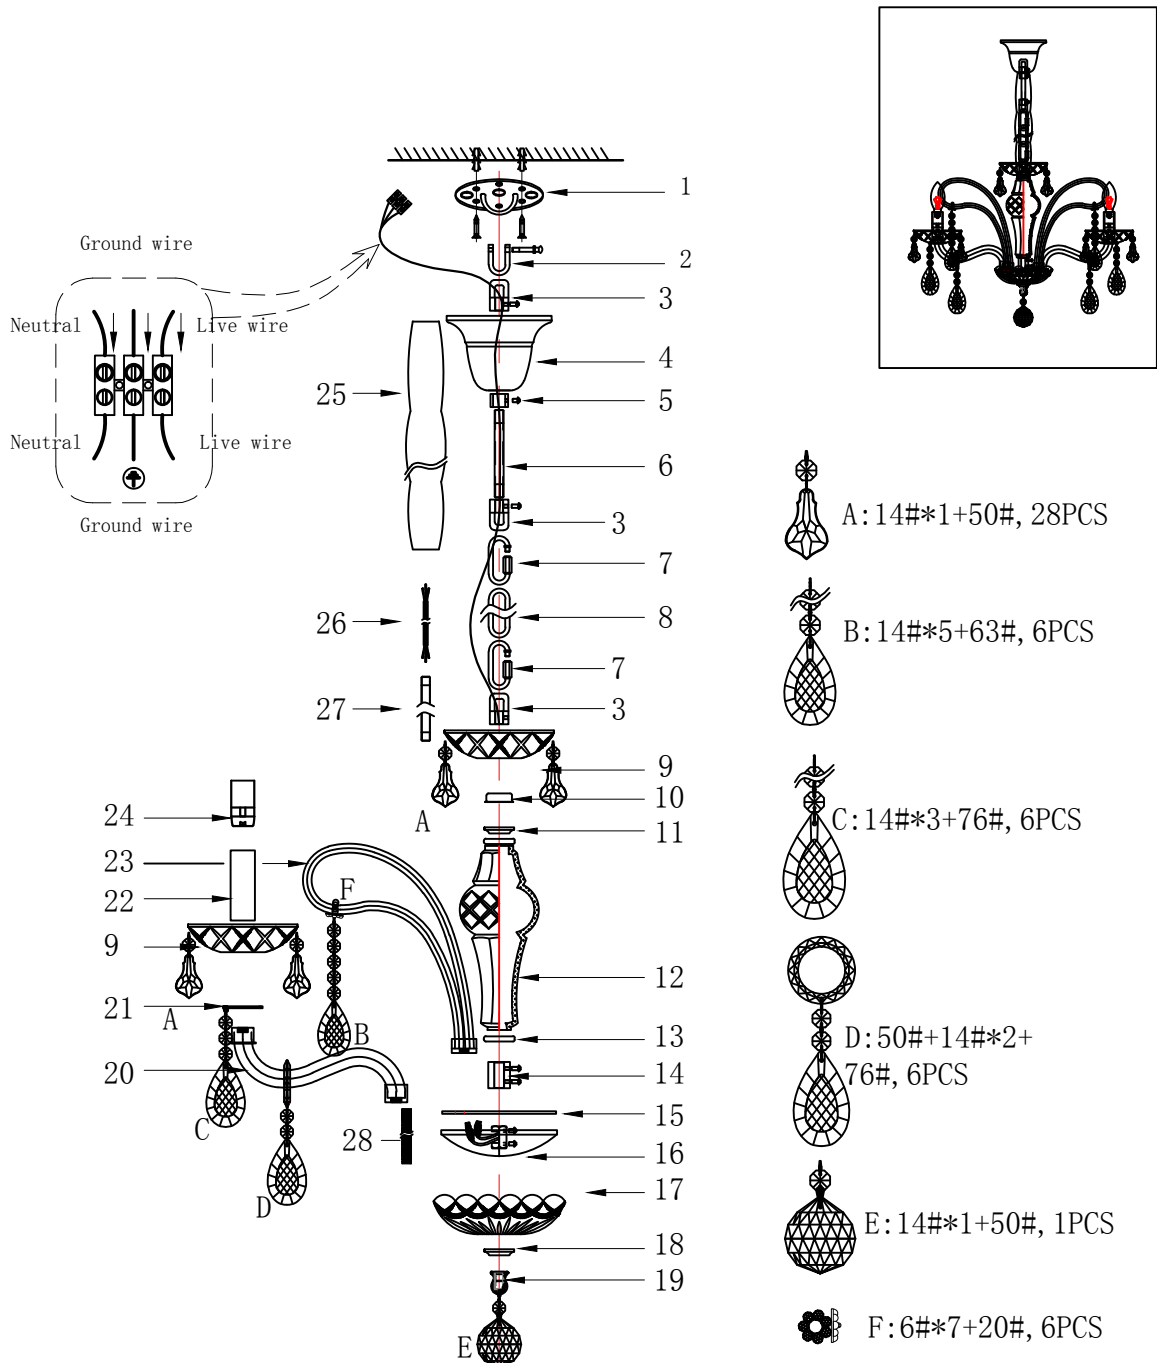

ENGLISH

Specification of Installation

In order to ensure safety use, please notice the following items:

- . Read and understand the whole specification.
- . Suitable for the use of 220-240V and 50-60Hz.
- . Please wear gloves as installment and avoid rot on the surface of plating .
- . Must be installed on the fixed source by soft cloth as cleaning prohibited to use of rotted detergent.
- . Please connect with the local sales service center when there are any abnormality.

Product coding: ICE NEW SP6

CEILING PAN SIZE

FIXTURE SIZE