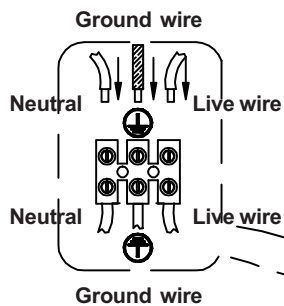

ENGLISH

Specification of installation

In order to ensure safety use, please notice the following items:

- Read and understand the whole Specification.
- Suitable for the use of 220~240V and 50~60Hz.
- Please wear gloves as installment and avoid rot on the surface of plating.
- Must be installed on the fixed places and be checked annually.
- Please turn off the lighting source by soft cloth as cleaning prohibited to use of rotted detergent.
- Please connect with the local sales service center when there are any abnormality.

Live wire-Brown
Neutral-Light Grey
Ground wire-Yellow

Product coding: HI-WAY SP8 COFFEE

BASE SIZE:

FIXTURE SIZE: