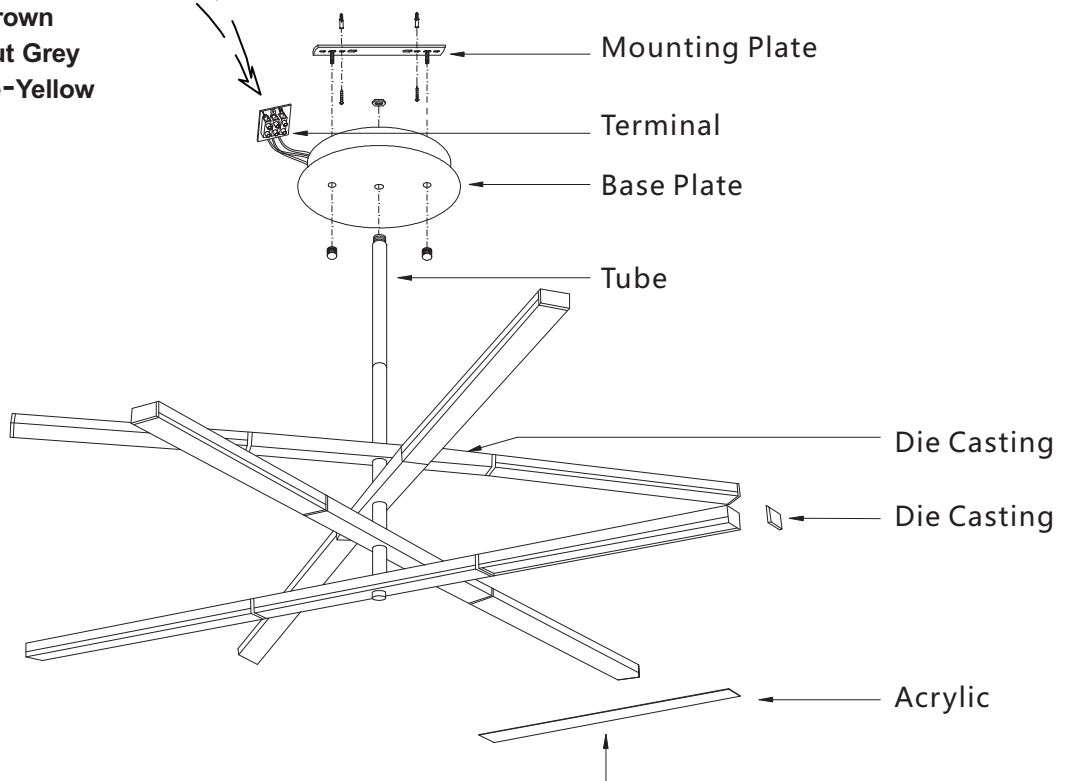

ENGLISH

Specification of installation

In order to ensure safety use, please notice the following items:

- Read and understand the whole Specification.
- Suitable for the use of 220~240V and 50~60Hz.
- Please wear gloves as installment and avoid rot on the surface of plating.
- Must be installed on the fixed places and be checked annually.
- Please turn off the lighting source by soft cloth as cleaning prohibited to use of rotted detergent.
- Please connect with the local sales service center when there are any abnormality.

Live wire-Brown
Neutral-Light Grey
Ground wire-Yellow

Product coding: HI-WAY SP8 COFFEE

BASE SIZE:

FIXTURE SIZE: