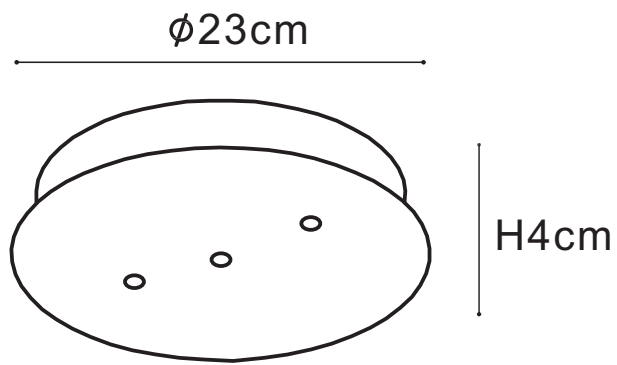

Live wire-Brown
Neutral-Light Grey
Ground wire-Yellow

Product coding: HI-WAY SP8 COFFEE

BASE SIZE:

FIXTURE SIZE: