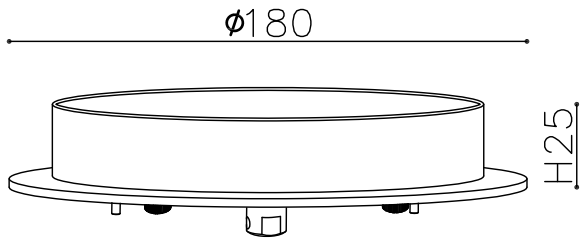

ENGLISH

Specification of installation

In order to ensure safety use, please notice the following items:

- Read and understand the whole Specification.
- Suitable for the use of 220~240V and 50~60Hz.
- Please wear gloves as installment and avoid rot on the surface of plating.
- Must be installed on the fixed places and be checked annually.
- Please turn off the lighting source by soft cloth as cleaning prohibited to use of rotted detergent.
- Please connect with the local sales service center when there are any abnormality.

- 1 Wall anchor
- 2 Mounting
- 3 Self-tapping screw
- 4 Terminal
- 5 Screw
- 6 G9 bulb
- 7 Protected cover

Product coding: HEAT SP 8 CRYSTAL

CEILING PAN SIZE:

FIXTURE SIZE: