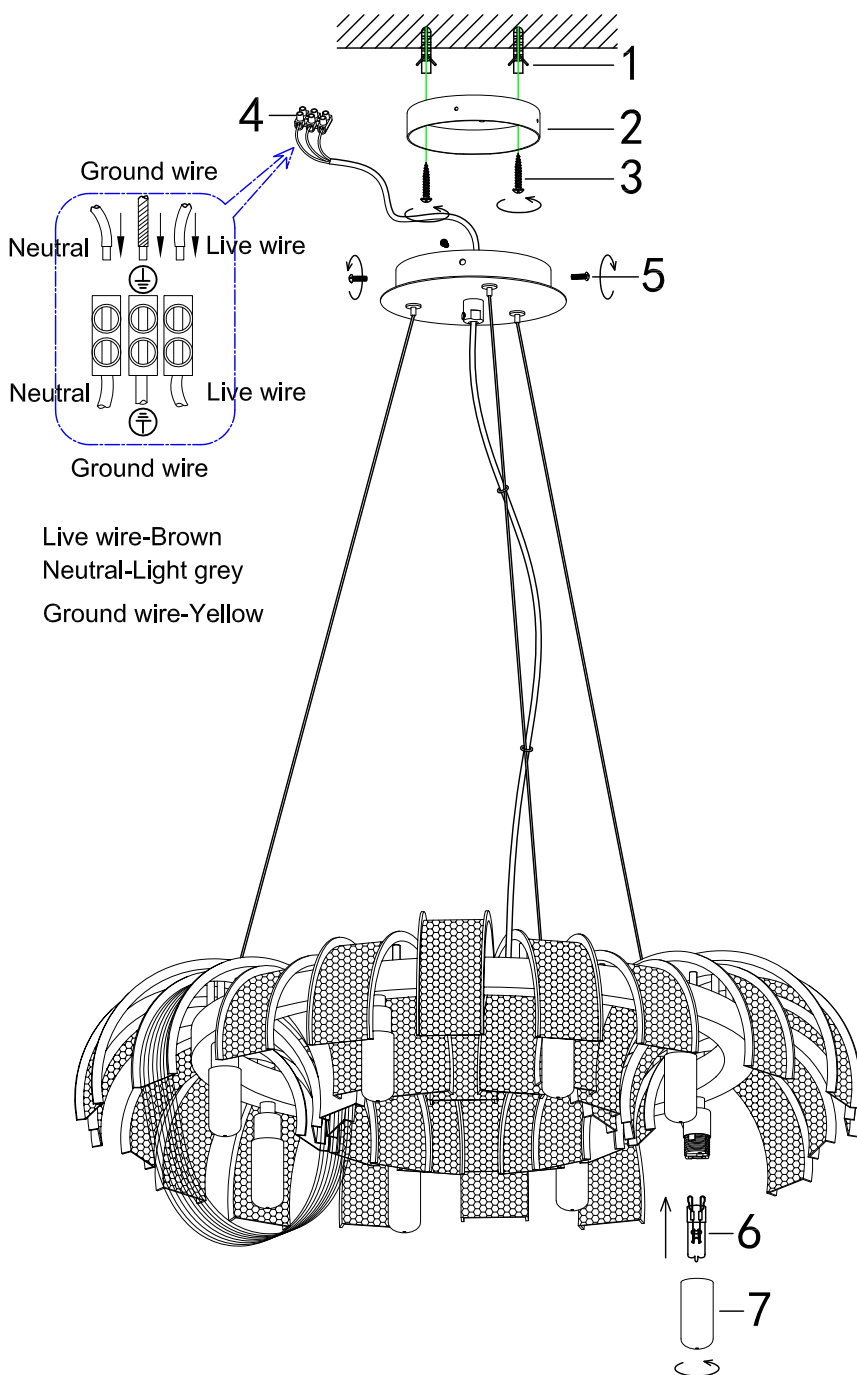

ENGLISH

Specification of installation

In order to ensure safety use, please notice the following items:

- Read and understand the whole Specification.
- Suitable for the use of 220~240V and 50~60Hz.
- Please wear gloves as installment and avoid rot on the surface of plating.
- Must be installed on the fixed places and be checked annually.
- Please turn off the lighting source by soft cloth as cleaning prohibited to use of rotted detergent.
- Please connect with the local sales service center when there are any abnormality.

- 1 Wall anchor
- 2 Mounting
- 3 Self-tapping screw
- 4 Terminal
- 5 Screw
- 6 G9 bulb
- 7 Protected cover

Product coding: HEAT SP 8 CRYSTAL

CEILING PAN SIZE:

FIXTURE SIZE: