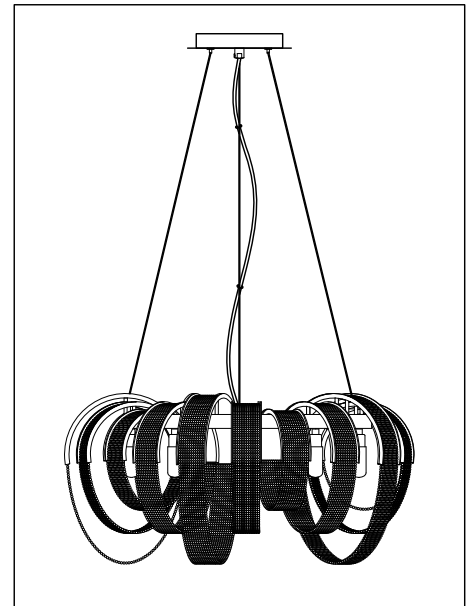

ENGLISH

Specification of installation

In order to ensure safety use, please notice the following items:

- Read and understand the whole Specification.
- Suitable for the use of 220~240V and 50~60Hz.
- Please wear gloves as installment and avoid rot on the surface of plating.
- Must be installed on the fixed places and be checked annually.
- Please turn off the lighting source by soft cloth as cleaning prohibited to use of rotted detergent.
- Please connect with the local sales service center when there are any abnormality.

- 1 Wall anchor
- 2 Mounting
- 3 Self-tapping screw
- 4 Terminal
- 5 Screw
- 6 G9 bulb
- 7 Protected cover

Product coding: HEAT SP 8 CRYSTAL

CEILING PAN SIZE:

FIXTURE SIZE: