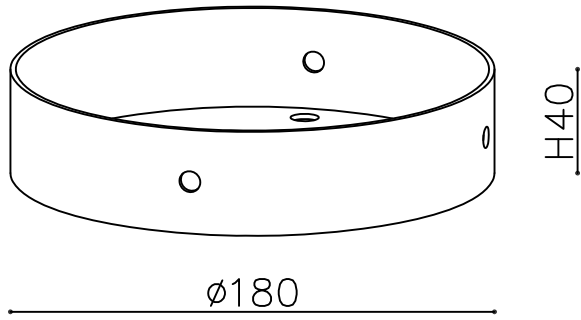

ENGLISH

Specification of installation

In order to ensure safety use, please notice the following items:

- Read and understand the whole Specification.
- Suitable for the use of 220~240V and 50~60Hz.
- Please wear gloves as installment and avoid rot on the surface of plating.
- Must be installed on the fixed places and be checked annually.
- Please turn off the lighting source by soft cloth as cleaning prohibited to use of rotted detergent.
- Please connect with the local sales service center when there are any abnormality.

- 1 Expansion Screw
- 2 Mounting
- 3 Lock washer
- 4 Lock Nut
- 5 Terminal
- 6 Screw
- 7 E27 bulb

Product coding: HAUBERK SP-
PL 12+8+4

CEILING PAN SIZE:

FIXTURE SIZE: