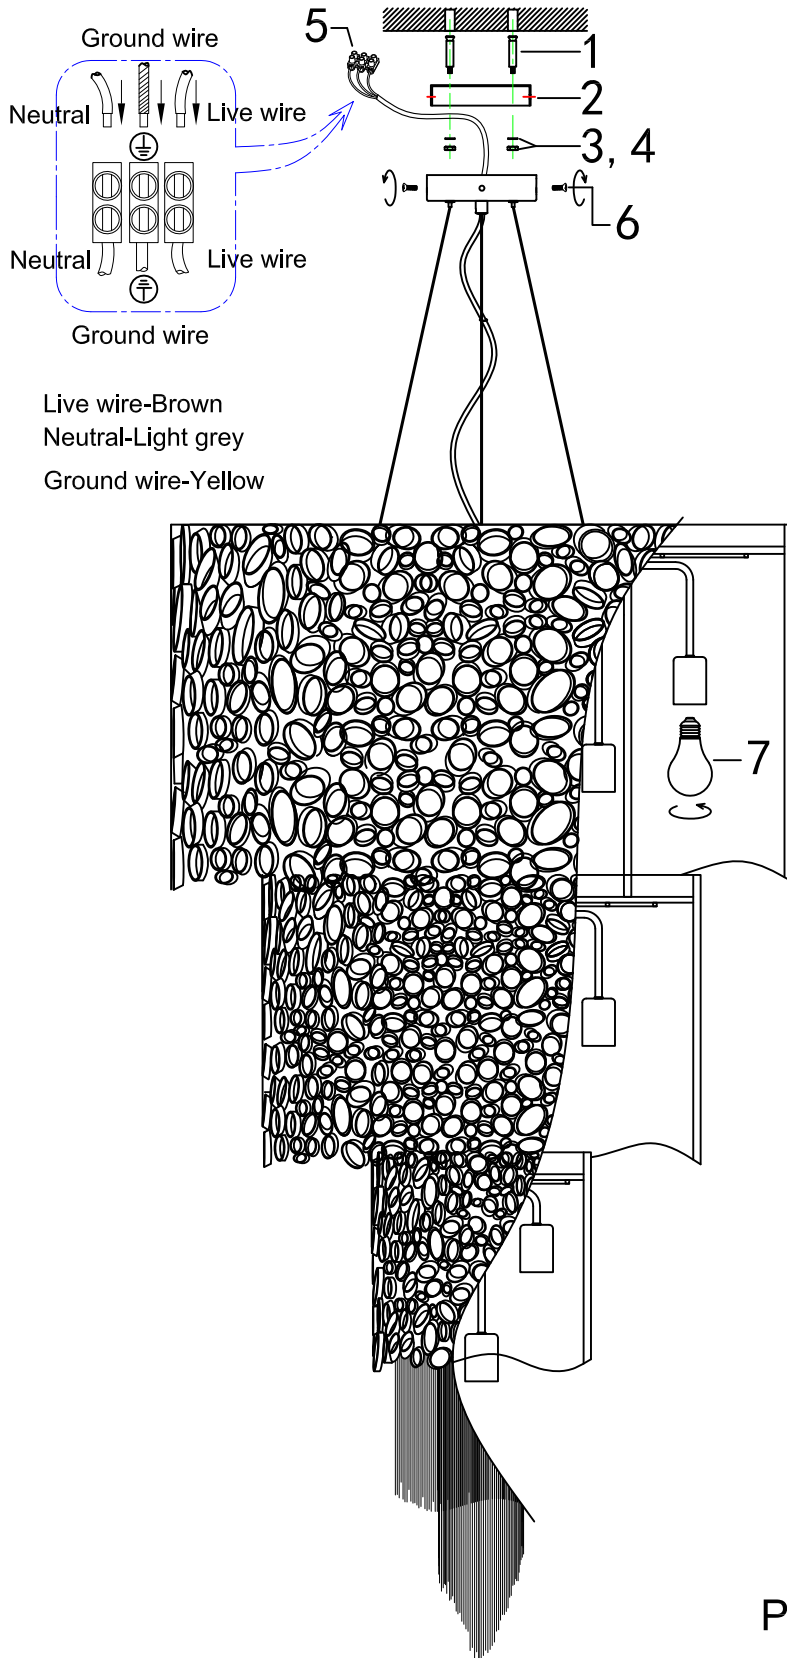

ENGLISH

Specification of installation

In order to ensure safety use, please notice the following items:

- Read and understand the whole Specification.
- Suitable for the use of 220~240V and 50~60Hz.
- Please wear gloves as installment and avoid rot on the surface of plating.
- Must be installed on the fixed places and be checked annually.
- Please turn off the lighting source by soft cloth as cleaning prohibited to use of rotted detergent.
- Please connect with the local sales service center when there are any abnormality.

- 1 Expansion Screw
- 2 Mounting
- 3 Lock washer
- 4 Lock Nut
- 5 Terminal
- 6 Screw
- 7 E27 bulb

Product coding: HAUBERK SP-
PL 12+8+4

CEILING PAN SIZE:

FIXTURE SIZE: