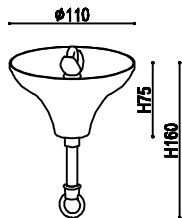

ENGLISH

Specification of installation

In order to ensure safety use, please notice the following items:

- Read and understand the whole Specification.
- Suitable for the use of 220-240V and 50-60Hz.
- Please wear gloves as installation and avoid rot on the surface of plating.
- Must be installed on the fixed places and be checked annually.
- Please turn off the lighting source by soft cloth as cleaning prohibited to use of rotted detergent.
- Please connect with the local sales service center when there are any abnormality.

Product coding: GUAMOUR SP6

CEILING PAN SIZE:

FIXTURE SIZE: