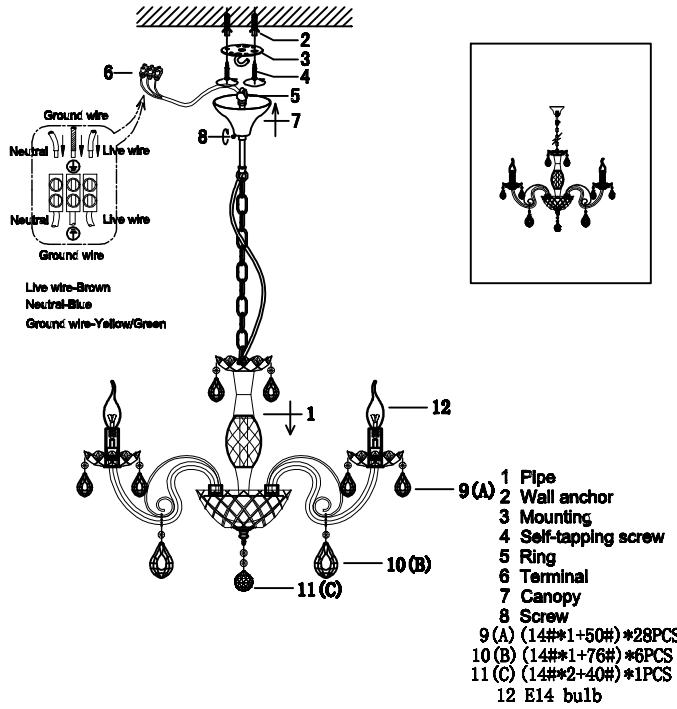

ENGLISH

Specification of installation

In order to ensure safety use, please notice the following items:

- Read and understand the whole Specification.
- Suitable for the use of 220-240V and 50-60Hz.
- Please wear gloves as installation and avoid rot on the surface of plating.
- Must be installed on the fixed places and be checked annually.
- Please turn off the lighting source by soft cloth as cleaning prohibited to use of rotted detergent.
- Please connect with the local sales service center when there are any abnormality.

Product coding: GUAMOUR SP6

CEILING PAN SIZE:

FIXTURE SIZE: