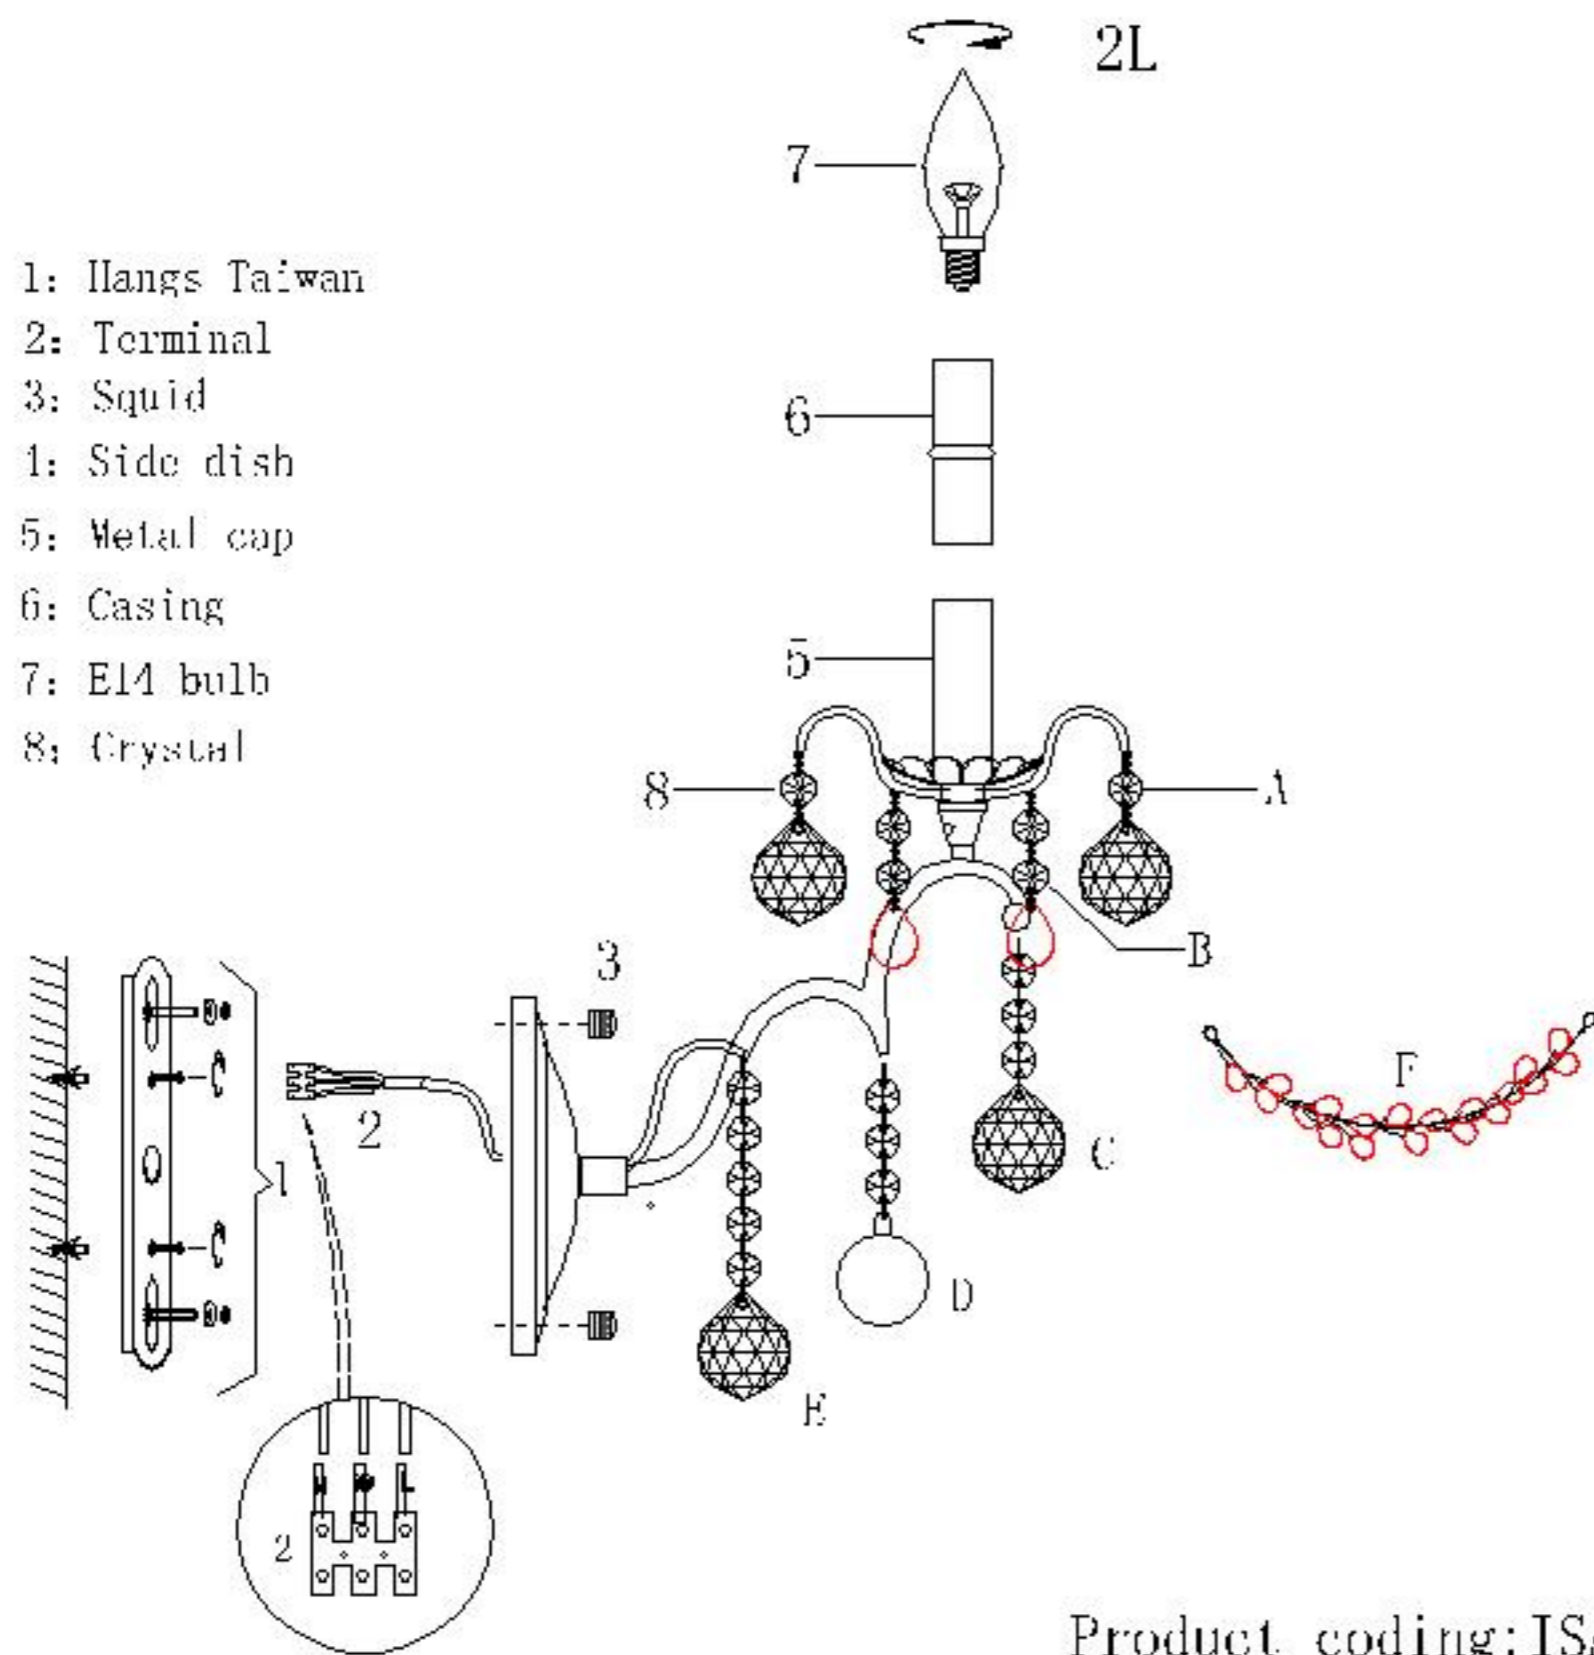

## Specification of installation

In order to ensure safety use, please notice the following items:

- .Read and understand the whole Specification.
- .Suitable for the use of 220~240v and 50~60Hz.
- .Please wear gloves as installment and avoid rot on the surface of plating.
- .Must be installed on the fixed places and be checked annually.
- .Please turn off the lighting source by soft cloth as cleaning prohibited to use of rotted detergent.
- .Please connect with the local sales service centhr when there are any abnormality.

- 1: Hangs Taiwan
- 2: Terminal
- 3: Squid
- 4: Side dish
- 5: Metal cap
- 6: Casing
- 7: E14 bulb
- 8: Crystal

A		4PCS
B		4PCS
C		2PCS
D		2PCS
E		1PC
F		1PC

Product coding: ISABEL AP2 GOLD/TRANSPARENT