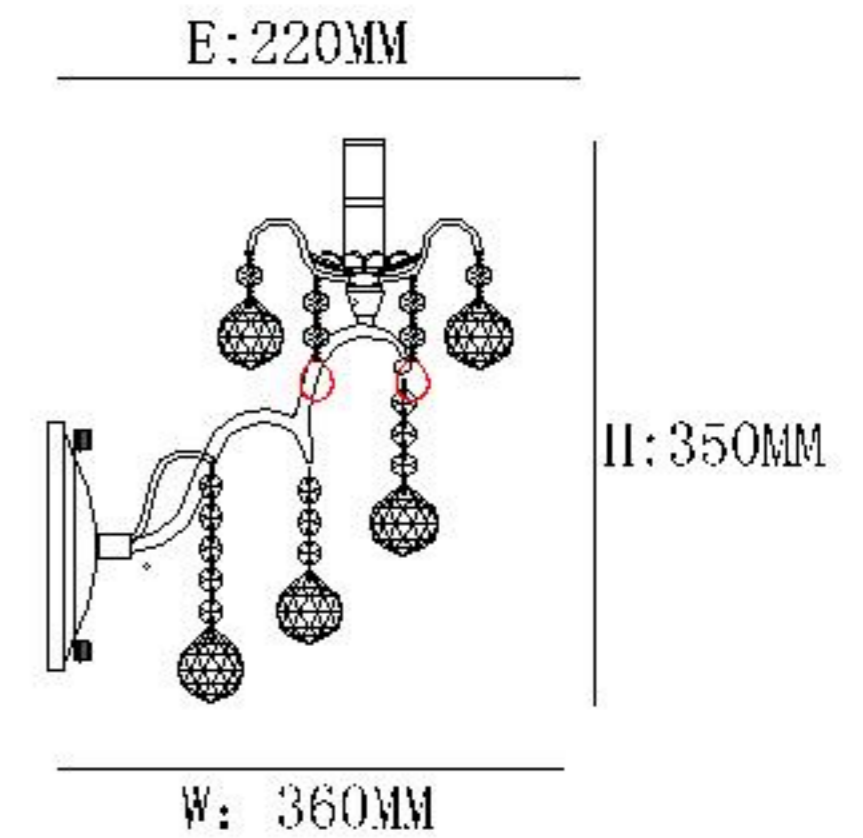

## Specification of installation

In order to ensure safety use, please notice the following items:

- .Read and understand the whole Specification.
- .Suitable for the use of 220~240v and 50~60Hz.
- .Please wear gloves as installment and avoid rot on the surface of plating.
- .Must be installed on the fixed places and be checked annually.
- .Please turn off the lighting source by soft cloth as cleaning prohibited to use of rotted detergent.
- .Please connect with the local sales service centhr when there are any abnormality.

- 1: Hangs Taiwan
- 2: Terminal
- 3: Squid
- 4: Side dish
- 5: Metal cap
- 6: Casing
- 7: E14 bulb
- 8: Crystal

A		4PCS
B		4PCS
C		2PCS
D		2PCS
E		1PC
F		1PC

Product coding: ISABEL AP2 GOLD/TRANSPARENT