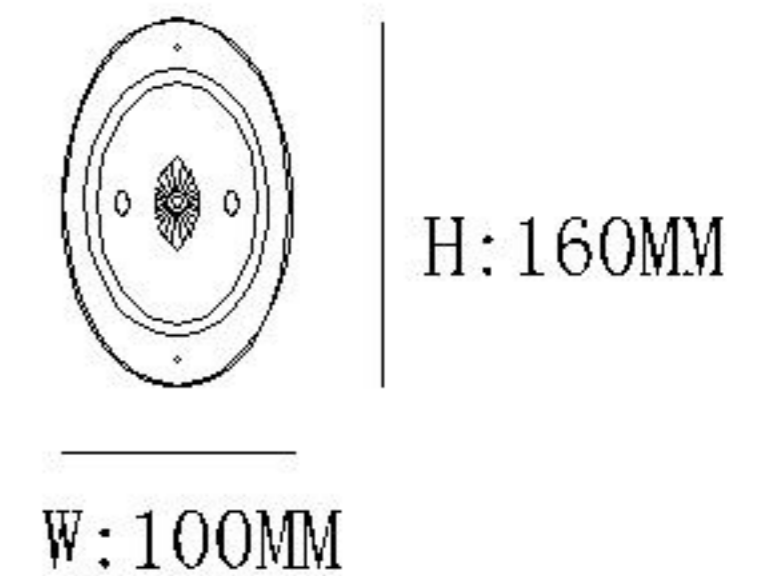

## Specification of installation

In order to ensure safety use, please notice the following items:

- .Read and understand the whole Specification.
- .Suitable for the use of 220~240v and 50~60Hz.
- .Please wear gloves as installment and avoid rot on the surface of plating.
- .Must be installed on the fixed places and be checked annually.
- .Please turn off the lighting source by soft cloth as cleaning prohibited to use of rotted detergent.
- .Please connect with the local sales service centhr when there are any abnormality.

- 1: Hangs Taiwan
- 2: Terminal
- 3: Squid
- 4: Side dish
- 5: Metal cap
- 6: Casing
- 7: E14 bulb
- 8: Crystal

A		4PCS
B		4PCS
C		2PCS
D		2PCS
E		1PC
F		1PC

Product coding: ISABEL AP2 GOLD/TRANSPARENT