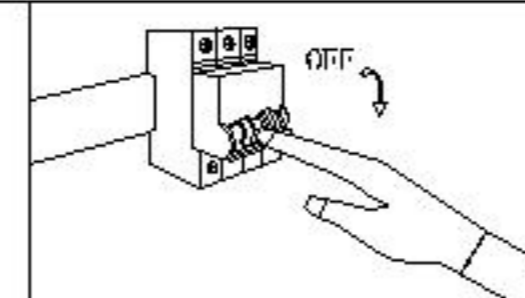

## Specification of installation

In order to ensure safety use, please notice the following items:

- .Read and understand the whole Specification.
- .Suitable for the use of 220~240v and 50~60Hz.
- .Please wear gloves as installment and avoid rot on the surface of plating.
- .Must be installed on the fixed places and be checked annually.
- .Please turn off the lighting source by soft cloth as cleaning prohibited to use of rotted detergent.
- .Please connect with the local sales service centhr when there are any abnormality.

- 1: Hangs Taiwan
- 2: Terminal
- 3: Squid
- 4: Side dish
- 5: Metal cap
- 6: Casing
- 7: E14 bulb
- 8: Crystal

A		4PCS
B		4PCS
C		2PCS
D		2PCS
E		1PC
F		1PC

Product coding: ISABEL AP2 GOLD/TRANSPARENT