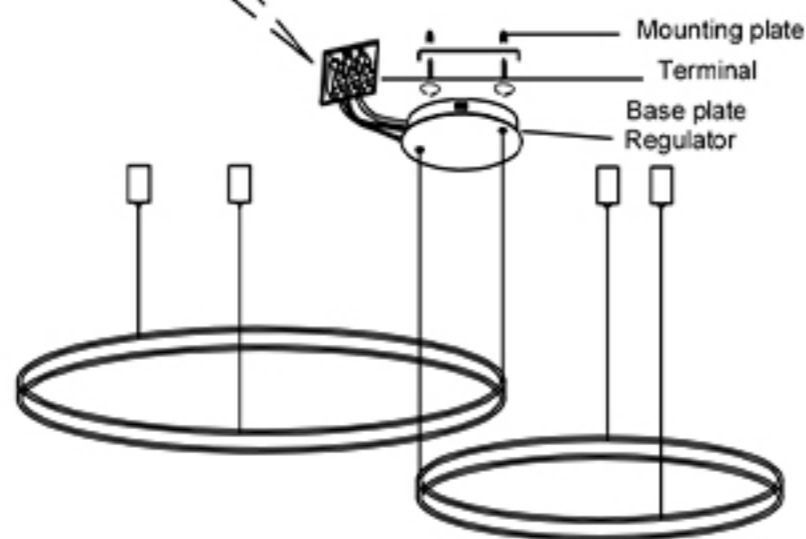

Specification of installation

In order to ensure safety use, please notice the following items:

- Read and understand the whole Specification.
- Suitable for the use of 220-240V and 50-60Hz.
- Must be installed on the fixed places and be checked annually
- Please wear gloves as installment and avoid rot on the surface of plaetng.
- Please tum off the lighting source by soft cloth as cleaning prohibited to use of rotted detergent.
- Please connect with the local sales service center when there are any abnormality.

BASE SIZE:

FIXTURE SIZE

Live wire-Brown
Neutral-Ligt Grey
Ground wire-Yellow

Product coding: FORTUNA SP123W LED D600+800