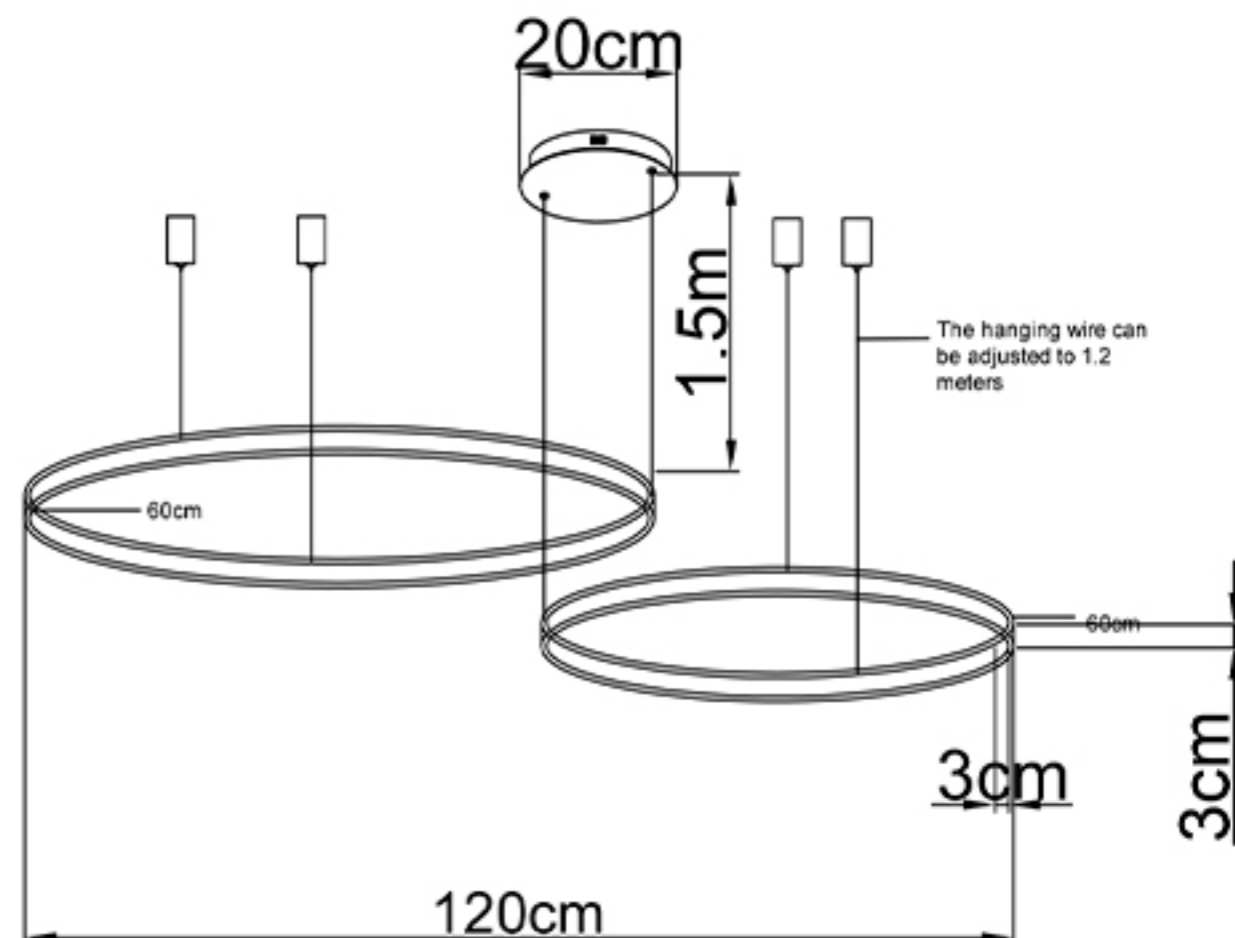

Specification of installation

In order to ensure safety use, please notice the following items:

- Read and understand the whole Specification.
- Suitable for the use of 220-240V and 50-60Hz.
- Must be installed on the fixed places and be checked annually
- Please wear gloves as installment and avoid rot on the surface of plaetng.
- Please tum off the lighting source by soft cloth as cleaning prohibited to use of rotted detergent.
- Please connect with the local sales service center when there are any abnormality.

BASE SIZE:

FIXTURE SIZE

Live wire-Brown
Neutral-Ligt Grey
Ground wire-Yellow

Product coding: FORTUNA SP123W LED D600+800