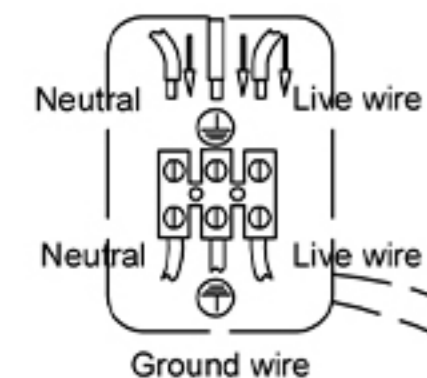

Specification of installation

In order to ensure safety use, please notice the following items:

- Read and understand the whole Specification.
- Suitable for the use of 220-240V and 50-60Hz.
- Must be installed on the fixed places and be checked annually
- Please wear gloves as installment and avoid rot on the surface of plaetng.
- Please tum off the lighting source by soft cloth as cleaning prohibited to use of rotted detergent.
- Please connect with the local sales service center when there are any abnormality.

BASE SIZE:

FIXTURE SIZE

Live wire-Brown
Neutral-Ligt Grey
Ground wire-Yellow

Product coding: FORTUNA SP123W LED D600+800