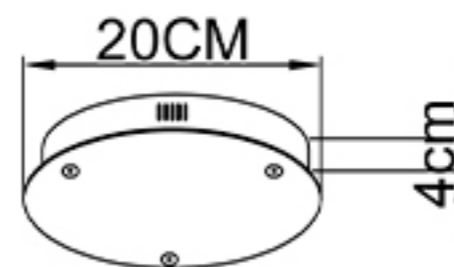

Specification of installation

In order to ensure safety use, please notice the following items:

- Read and understand the whole Specification.
- Suitable for the use of 220-240V and 50-60Hz.
- Must be installed on the fixed places and be checked annually
- Please wear gloves as installment and avoid rot on the surface of plaetng.
- Please tum off the lighting source by soft cloth as cleaning prohibited to use of rotted detergent.
- Please connect with the local sales service center when there are any abnormality.

BASE SIZE:

FIXTURE SIZE

Live wire-Brown
Neutral-Ligt Grey
Ground wire-Yellow

Product coding: FORTUNA SP123W LED D600+800