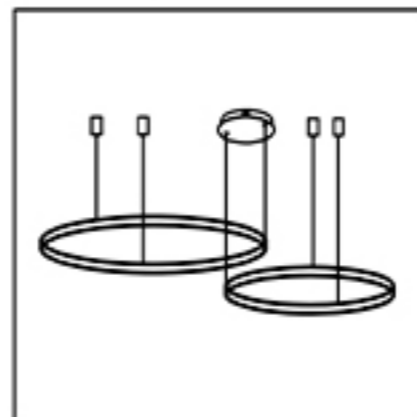

Specification of installation

In order to ensure safety use, please notice the following items:

- Read and understand the whole Specification.
- Suitable for the use of 220-240V and 50-60Hz.
- Must be installed on the fixed places and be checked annually
- Please wear gloves as installment and avoid rot on the surface of plaetng.
- Please tum off the lighting source by soft cloth as cleaning prohibited to use of rotted detergent.
- Please connect with the local sales service center when there are any abnormality.

BASE SIZE:

FIXTURE SIZE

Live wire-Brown
Neutral-Ligt Grey
Ground wire-Yellow

Product coding: FORTUNA SP123W LED D600+800