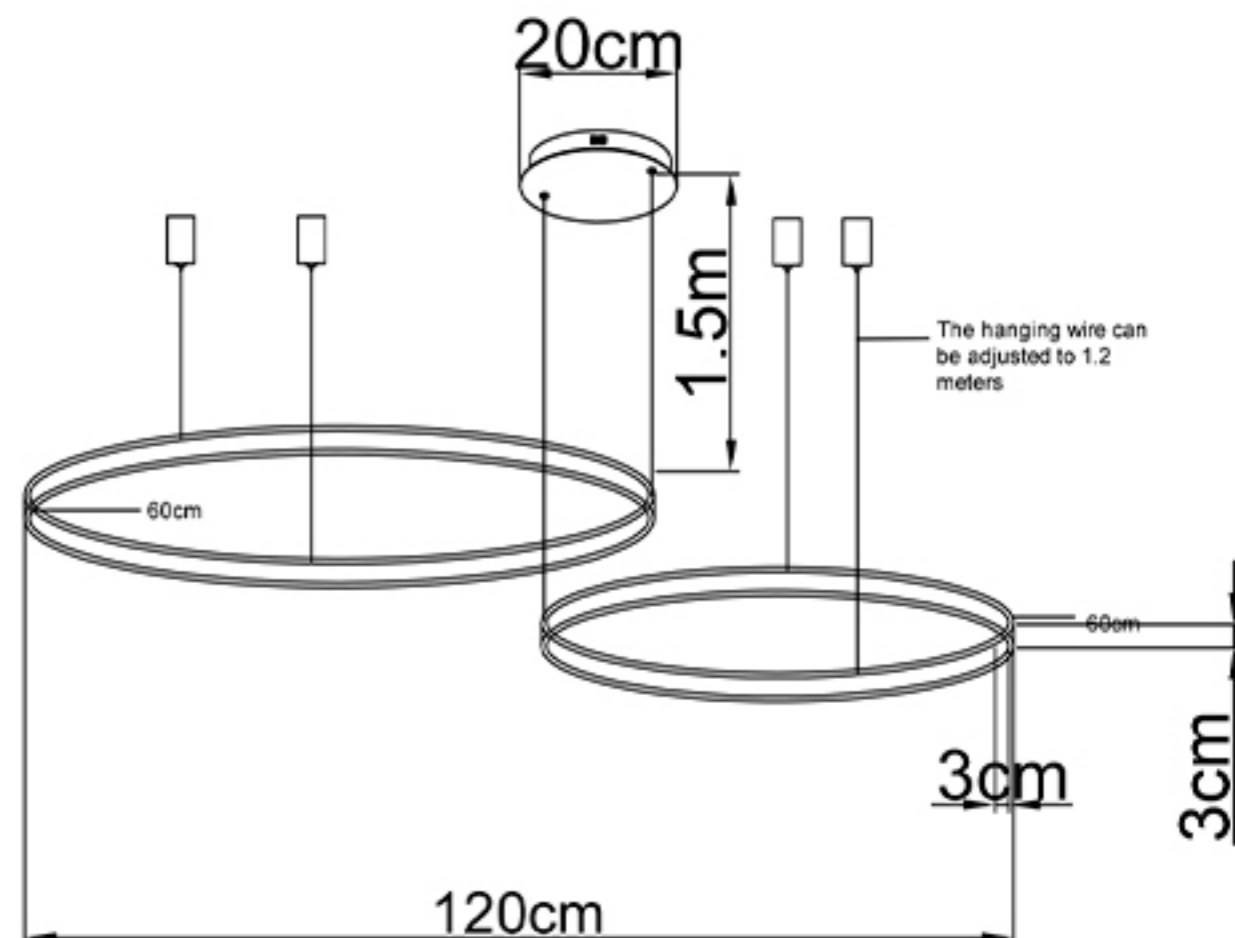

Specification of installation

In order to ensure safety use, please notice the following items:

- Read and understand the whole Specification.
- Suitable for the use of 220-240V and 50-60Hz.
- Must be installed on the fixed places and be checked annually
- Please wear gloves as installment and avoid rot on the surface of plating.
- Please turn off the lighting source by soft cloth as cleaning prohibited to use of rotted detergent.
- Please connect with the local sales service center when there are any abnormality.

BASE SIZE:

FIXTURE SIZE

Live wire-Brown
Neutral-Light Grey
Ground wire-Yellow

Product coding: FORTUNA SP123W LED D600+800