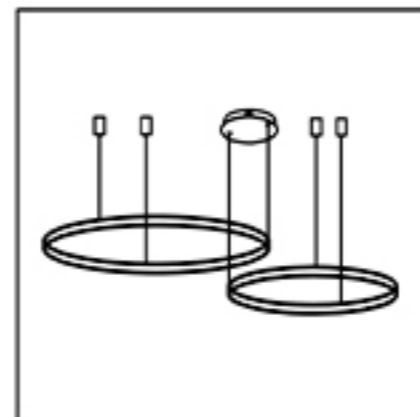

Specification of installation

In order to ensure safety use, please notice the following items:

- Read and understand the whole Specification.
- Suitable for the use of 220-240V and 50-60Hz.
- Must be installed on the fixed places and be checked annually
- Please wear gloves as installment and avoid rot on the surface of plating.
- Please turn off the lighting source by soft cloth as cleaning prohibited to use of rotted detergent.
- Please connect with the local sales service center when there are any abnormality.

BASE SIZE:

FIXTURE SIZE

Live wire-Brown
Neutral-Light Grey
Ground wire-Yellow

Product coding: FORTUNA SP123W LED D600+800