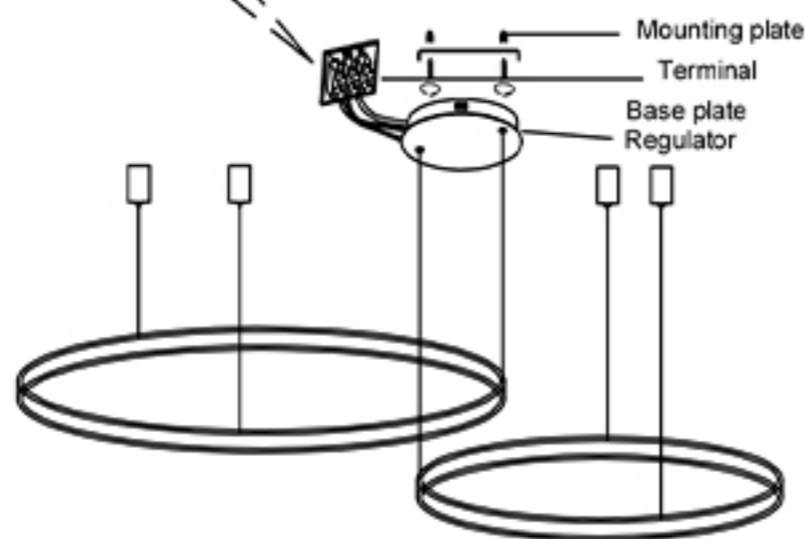

Specification of installation

In order to ensure safety use, please notice the following items:

- Read and understand the whole Specification.
- Suitable for the use of 220-240V and 50-60Hz.
- Must be installed on the fixed places and be checked annually
- Please wear gloves as installment and avoid rot on the surface of plating.
- Please turn off the lighting source by soft cloth as cleaning prohibited to use of rotted detergent.
- Please connect with the local sales service center when there are any abnormality.

BASE SIZE:

FIXTURE SIZE

Live wire-Brown
Neutral-Light Grey
Ground wire-Yellow

Product coding: FORTUNA SP123W LED D600+800