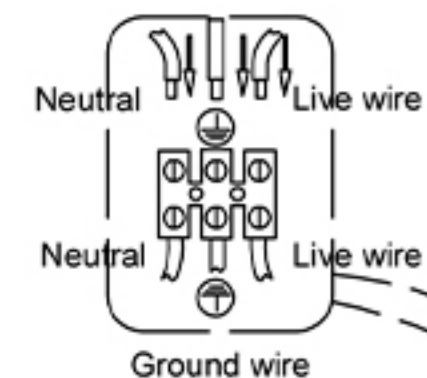

Specification of installation

In order to ensure safety use, please notice the following items:

- Read and understand the whole Specification.
- Suitable for the use of 220-240V and 50-60Hz.
- Must be installed on the fixed places and be checked annually
- Please wear gloves as installment and avoid rot on the surface of plating.
- Please turn off the lighting source by soft cloth as cleaning prohibited to use of rotted detergent.
- Please connect with the local sales service center when there are any abnormality.

BASE SIZE:

FIXTURE SIZE

Live wire-Brown
Neutral-Light Grey
Ground wire-Yellow

Product coding: FORTUNA SP123W LED D600+800