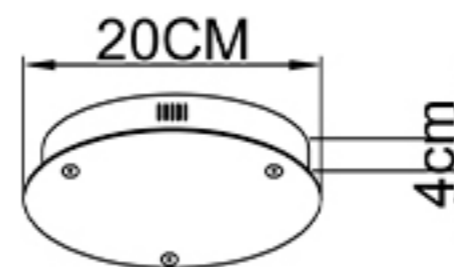

Specification of installation

In order to ensure safety use, please notice the following items:

- Read and understand the whole Specification.
- Suitable for the use of 220-240V and 50-60Hz.
- Must be installed on the fixed places and be checked annually
- Please wear gloves as installment and avoid rot on the surface of plating.
- Please turn off the lighting source by soft cloth as cleaning prohibited to use of rotted detergent.
- Please connect with the local sales service center when there are any abnormality.

BASE SIZE:

FIXTURE SIZE

Live wire-Brown
Neutral-Light Grey
Ground wire-Yellow

Product coding: FORTUNA SP123W LED D600+800