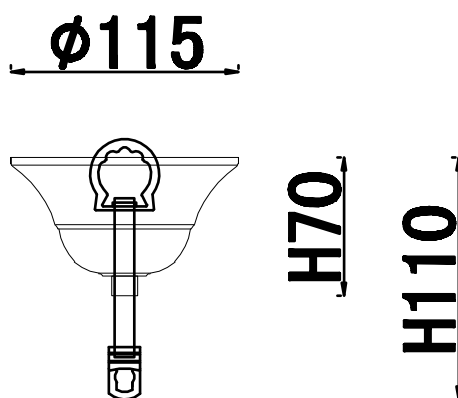

ENGLISH

Specification of installation

In order to ensure safety use, please notice the following items:

- Read and understand the whole Specification.
- Suitable for the use of 220~240V and 50~60Hz.
- Please wear gloves as installment and avoid rot on the surface of plating.
- Must be installed on the fixed places and be checked annually.
- Please turn off the lighting source by soft cloth as cleaning prohibited to use of rotted detergent.
- Please connect with the local sales service center when there are any abnormality.

- 1 Iron tube
- 2 Screw
- 3 Mounting
- 4 Self-tapping screw
- 5 Ring
- 6 Terminal
- 7 Canopy
- 8 Screw
- 9 Shade
- 10 E14 bulb

Product coding: FLAVIO SP8 GOLD

BASE SIZE:

FIXTURE SIZE: