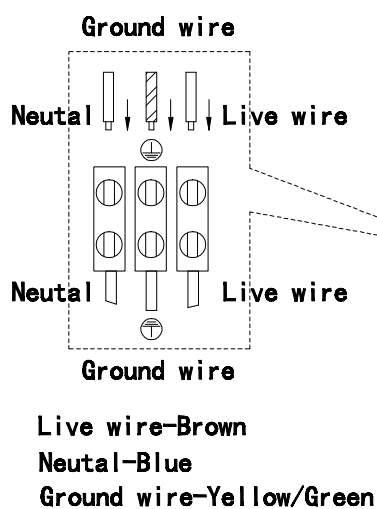

ENGLISH

Specification of installation

In order to ensure safety use, please notice the following items:

- Read and understand the whole Specification.
- Suitable for the use of 220~240V and 50~60Hz.
- Please wear gloves as installment and avoid rot on the surface of plating.
- Must be installed on the fixed places and be checked annually.
- Please turn off the lighting source by soft cloth as cleaning prohibited to use of rotted detergent.
- Please connect with the local sales service center when there are any abnormality.

- 1 Iron tube
- 2 Screw
- 3 Mounting
- 4 Self-tapping screw
- 5 Ring
- 6 Terminal
- 7 Canopy
- 8 Screw
- 9 Shade
- 10 E14 bulb

Product coding: FLAVIO SP8 GOLD

BASE SIZE:

FIXTURE SIZE: