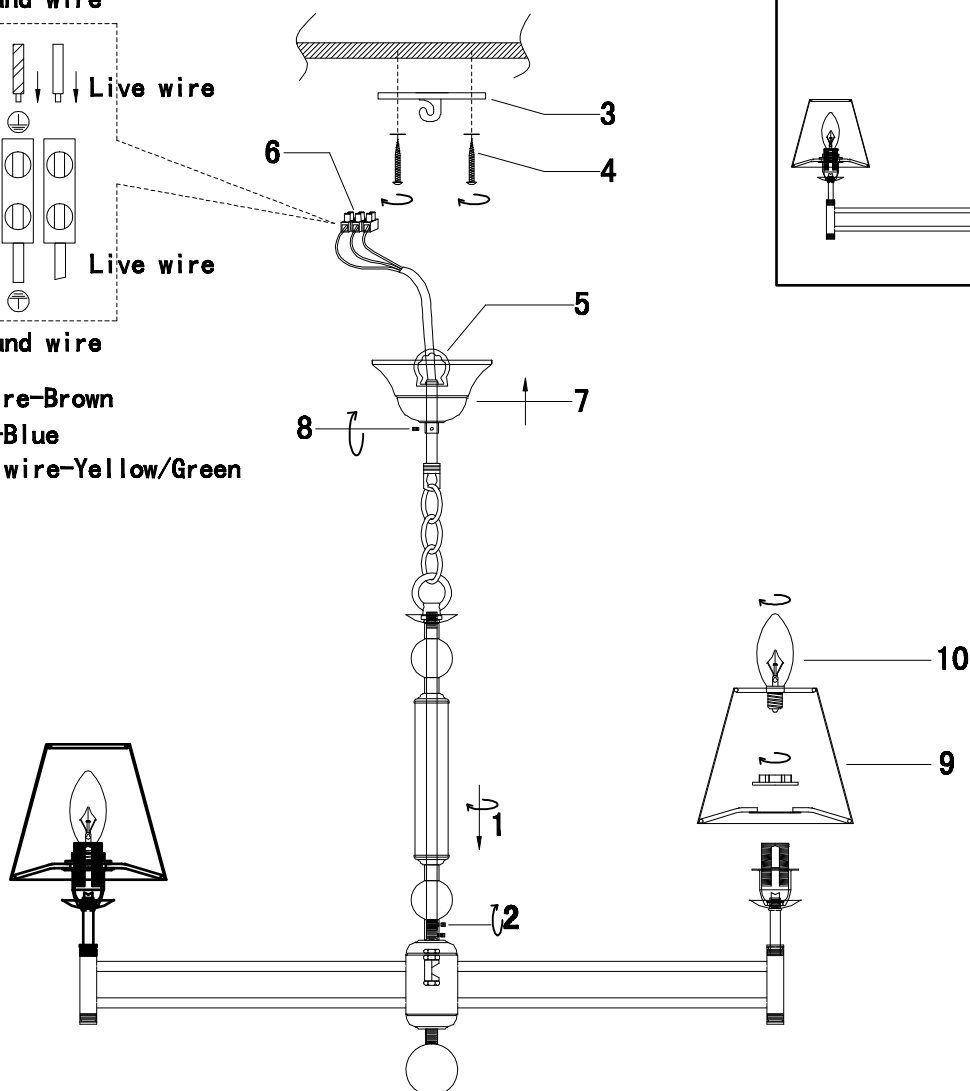

ENGLISH

Specification of installation

In order to ensure safety use, please notice the following items:

- Read and understand the whole Specification.
- Suitable for the use of 220~240V and 50~60Hz.
- Please wear gloves as installment and avoid rot on the surface of plating.
- Must be installed on the fixed places and be checked annually.
- Please turn off the lighting source by soft cloth as cleaning prohibited to use of rotted detergent.
- Please connect with the local sales service center when there are any abnormality.

- 1 Iron tube
- 2 Screw
- 3 Mounting
- 4 Self-tapping screw
- 5 Ring
- 6 Terminal
- 7 Canopy
- 8 Screw
- 9 Shade
- 10 E14 bulb

Product coding: FLAVIO SP8 GOLD

BASE SIZE:

FIXTURE SIZE: