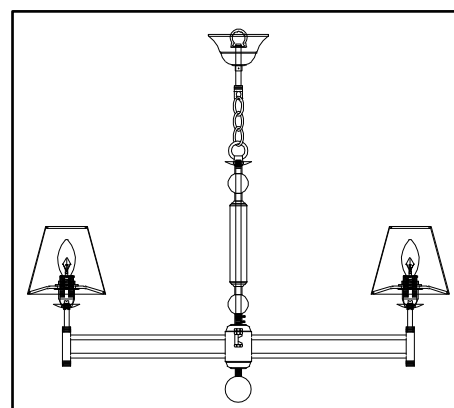

ENGLISH

Specification of installation

In order to ensure safety use, please notice the following items:

- Read and understand the whole Specification.
- Suitable for the use of 220~240V and 50~60Hz.
- Please wear gloves as installment and avoid rot on the surface of plating.
- Must be installed on the fixed places and be checked annually.
- Please turn off the lighting source by soft cloth as cleaning prohibited to use of rotted detergent.
- Please connect with the local sales service center when there are any abnormality.

- 1 Iron tube
- 2 Screw
- 3 Mounting
- 4 Self-tapping screw
- 5 Ring
- 6 Terminal
- 7 Canopy
- 8 Screw
- 9 Shade
- 10 E14 bulb

Product coding: FLAVIO SP8 GOLD

BASE SIZE:

FIXTURE SIZE: