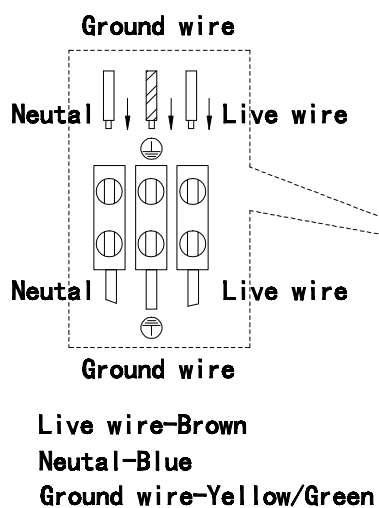

## Specification of installation

In order to ensure safety use, please notice the following items:

- Read and understand the whole Specification.
- Suitable for the use of 220~240V and 50~60Hz.
- Please wear gloves as installment and avoid rot on the surface of plating.
- Must be installed on the fixed places and be checked annually.
- Please turn off the lighting source by soft cloth as cleaning prohibited to use of rotted detergent.
- Please connect with the local sales service center when there are any abnormality.

- 1 Iron tube
- 2 Screw
- 3 Mounting
- 4 Self-tapping screw
- 5 Ring
- 6 Terminal
- 7 Canopy
- 8 Screw
- 9 Shade
- 10 E14 bulb

Product coding: FLAVIO SP6 GOLD

# FIXTURE SIZE: