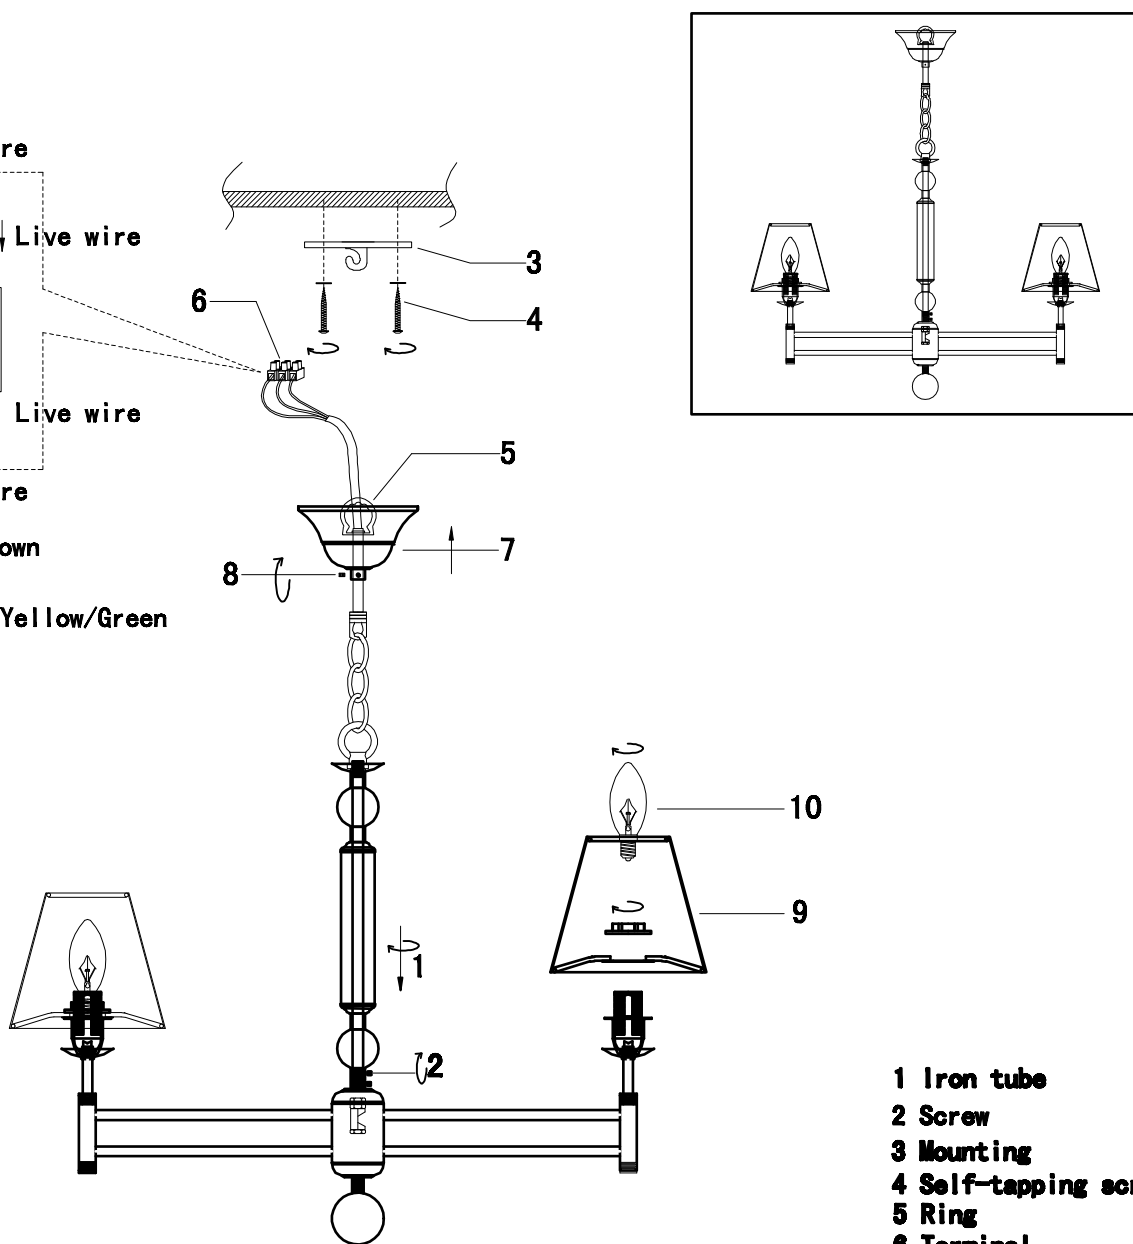

## Specification of installation

In order to ensure safety use, please notice the following items:

- Read and understand the whole Specification.
- Suitable for the use of 220~240V and 50~60Hz.
- Please wear gloves as installment and avoid rot on the surface of plating.
- Must be installed on the fixed places and be checked annually.
- Please turn off the lighting source by soft cloth as cleaning prohibited to use of rotted detergent.
- Please connect with the local sales service center when there are any abnormality.

- 1 Iron tube
- 2 Screw
- 3 Mounting
- 4 Self-tapping screw
- 5 Ring
- 6 Terminal
- 7 Canopy
- 8 Screw
- 9 Shade
- 10 E14 bulb

Product coding: FLAVIO SP6 GOLD

# BASE SIZE:

# FIXTURE SIZE: