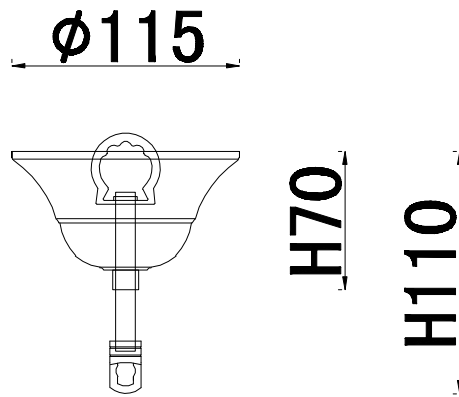

- 1 Iron tube
- 2 Screw
- 3 Mounting
- 4 Self-tapping screw
- 5 Ring
- 6 Terminal
- 7 Canopy
- 8 Screw
- 9 Shade
- 10 E14 bulb

Product coding: FLAVIO SP6 GOLD

# BASE SIZE:

# FIXTURE SIZE: