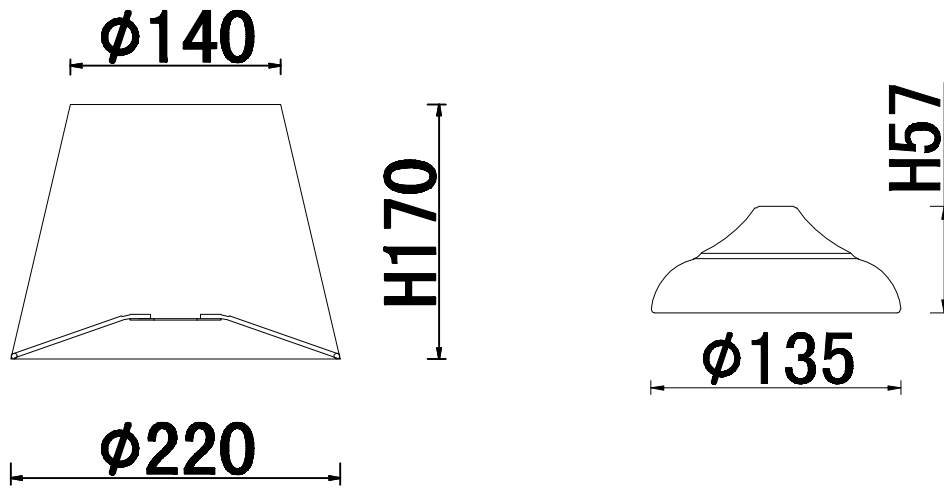

1 Shade
2 E14 bulb

Product coding: FLAVIO LG1 GOLD

BASE SIZE:

FIXTURE SIZE: