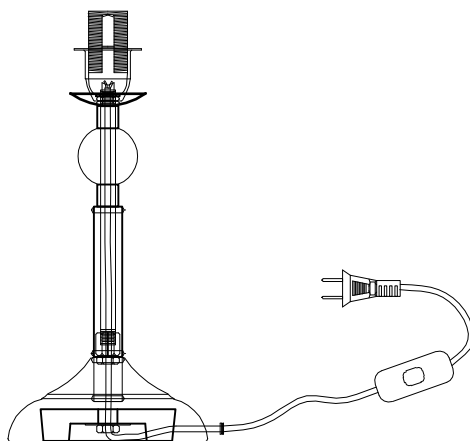

ENGLISH

Specification of installation

In order to ensure safety use, please notice the following items:

- Read and understand the whole Specification.
- Suitable for the use of 220~240V and 50~60Hz.
- Please wear gloves as installment and avoid rot on the surface of plating.
- Must be installed on the fixed places and be checked annually.
- Please turn off the lighting source by soft cloth as cleaning prohibited to use of rotted detergent.
- Please connect with the local sales service center when there are any abnormality.

1 Shade
2 E14 bulb

Product coding: FLAVIO LG1 GOLD

BASE SIZE:

FIXTURE SIZE: