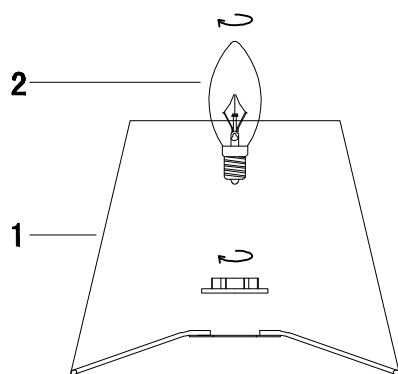

ENGLISH

Specification of installation

In order to ensure safety use, please notice the following items:

- Read and understand the whole Specification.
- Suitable for the use of 220~240V and 50~60Hz.
- Please wear gloves as installment and avoid rot on the surface of plating.
- Must be installed on the fixed places and be checked annually.
- Please turn off the lighting source by soft cloth as cleaning prohibited to use of rotted detergent.
- Please connect with the local sales service center when there are any abnormality.

1 Shade
2 E14 bulb

Product coding: FLAVIO LG1 GOLD

BASE SIZE:

FIXTURE SIZE: