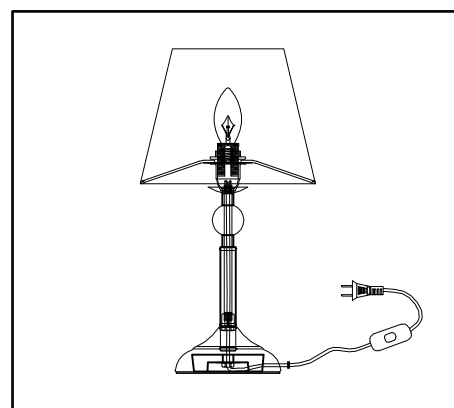

ENGLISH

Specification of installation

In order to ensure safety use, please notice the following items:

- Read and understand the whole Specification.
- Suitable for the use of 220~240V and 50~60Hz.
- Please wear gloves as installment and avoid rot on the surface of plating.
- Must be installed on the fixed places and be checked annually.
- Please turn off the lighting source by soft cloth as cleaning prohibited to use of rotted detergent.
- Please connect with the local sales service center when there are any abnormality.

1 Shade
2 E14 bulb

Product coding: FLAVIO LG1 GOLD

BASE SIZE:

FIXTURE SIZE: