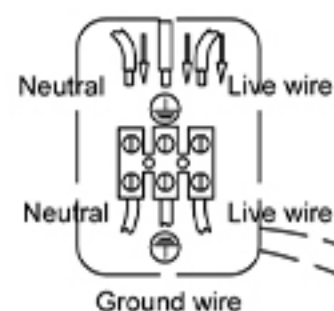

## Specification of installation

In order to ensure safety use, please notice the following items:

- Read and understand the whole Specification.
- Suitable for the use of 220-240V and 50-60Hz.
- Must be installed on the fixed places and be checked annually
- Please wear gloves as installment and avoid rot on the surface of plating.
- Please turn off the lighting source by soft cloth as cleaning prohibited to use of rotted detergent.
- Please connect with the local sales service center when there are any abnormality.

Live wire-Brown  
Neutral-Light Grey  
Ground wire-Yellow

## BASE SIZE: