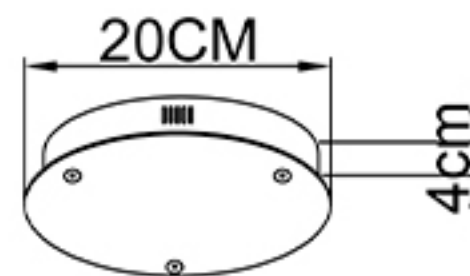

## BASE SIZE:

## FIXTURE SIZE

Product coding: FERNANDO SP123W LED D600+800