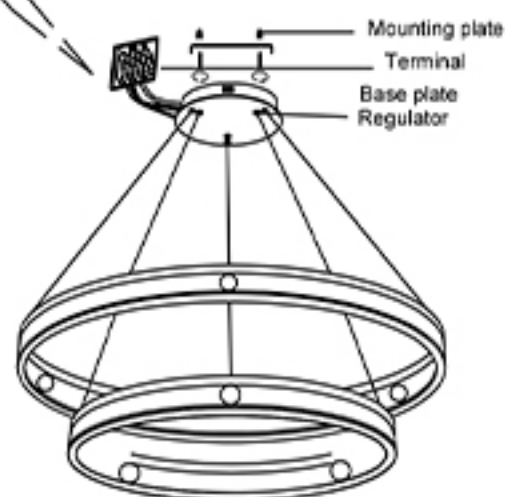

## Specification of installation

In order to ensure safety use, please notice the following items:

- Read and understand the whole Specification.
- Suitable for the use of 220-240V and 50-60Hz.
- Must be installed on the fixed places and be checked annually
- Please wear gloves as installment and avoid rot on the surface of plating.
- Please turn off the lighting source by soft cloth as cleaning prohibited to use of rotted detergent.
- Please connect with the local sales service center when there are any abnormality.

Live wire-Brown  
Neutral-Light Grey  
Ground wire-Yellow

## BASE SIZE:

## FIXTURE SIZE

Product coding: FERNANDO SP123W LED D600+800