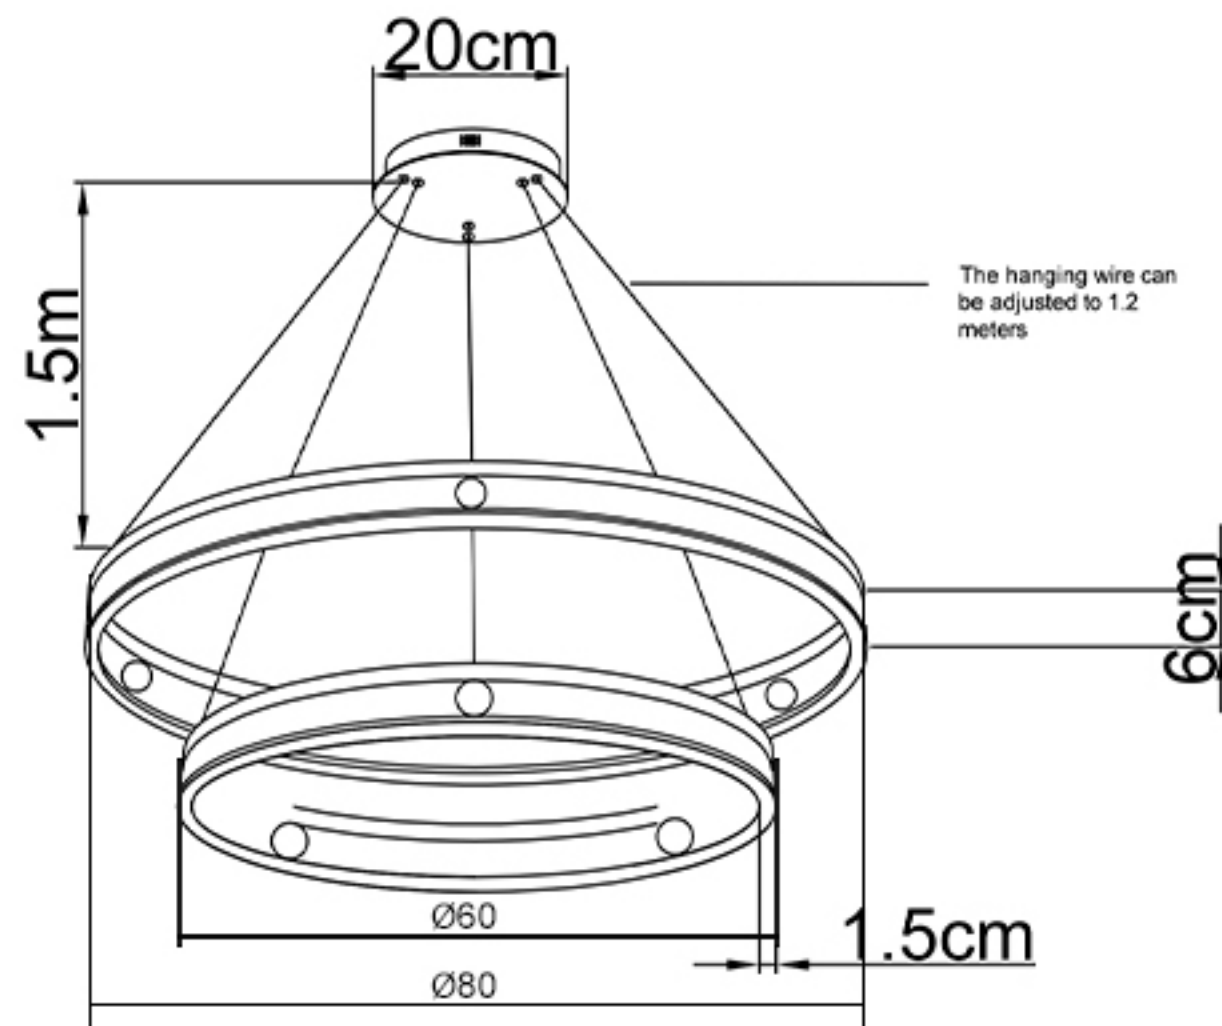

## BASE SIZE:

## FIXTURE SIZE

Product coding: FERNANDO SP123W LED D600+800