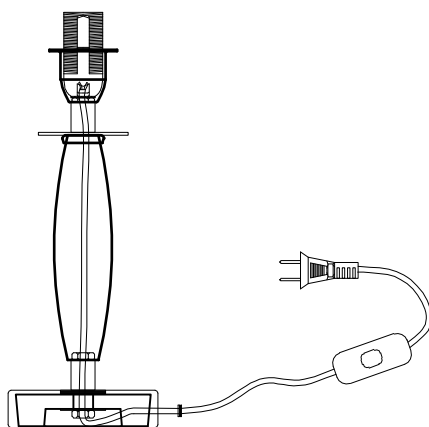

### Specification of installation

In order to ensure safety use, please notice the following items:

- Read and understand the whole Specification.
- Suitable for the use of 220~240V and 50~60Hz.
- Please wear gloves as installment and avoid rot on the surface of plating.
- Must be installed on the fixed places and be checked annually.
- Please turn off the lighting source by soft cloth as cleaning prohibited to use of rotted detergent.
- Please connect with the local sales service center when there are any abnormality.

1 Shade

2 E14 bulb

Product coding:FAVOR LG1 CHROME

## BASE SIZE:

## FIXTURE SIZE: