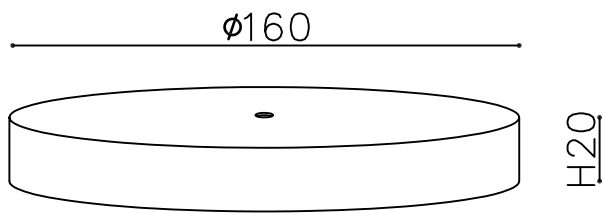

ENGLISH

Specification of installation

In order to ensure safety use, please notice the following items:

- Read and understand the whole Specification.
- Suitable for the use of 220~240V and 50~60Hz.
- Please wear gloves as installment and avoid rot on the surface of plating.
- Must be installed on the fixed places and be checked annually.
- Please turn off the lighting source by soft cloth as cleaning prohibited to use of rotted detergent.
- Please connect with the local sales service center when there are any abnormality.

1 E27 bulb

Product coding: FASHION TL1

BASE SIZE:

FIXTURE SIZE: