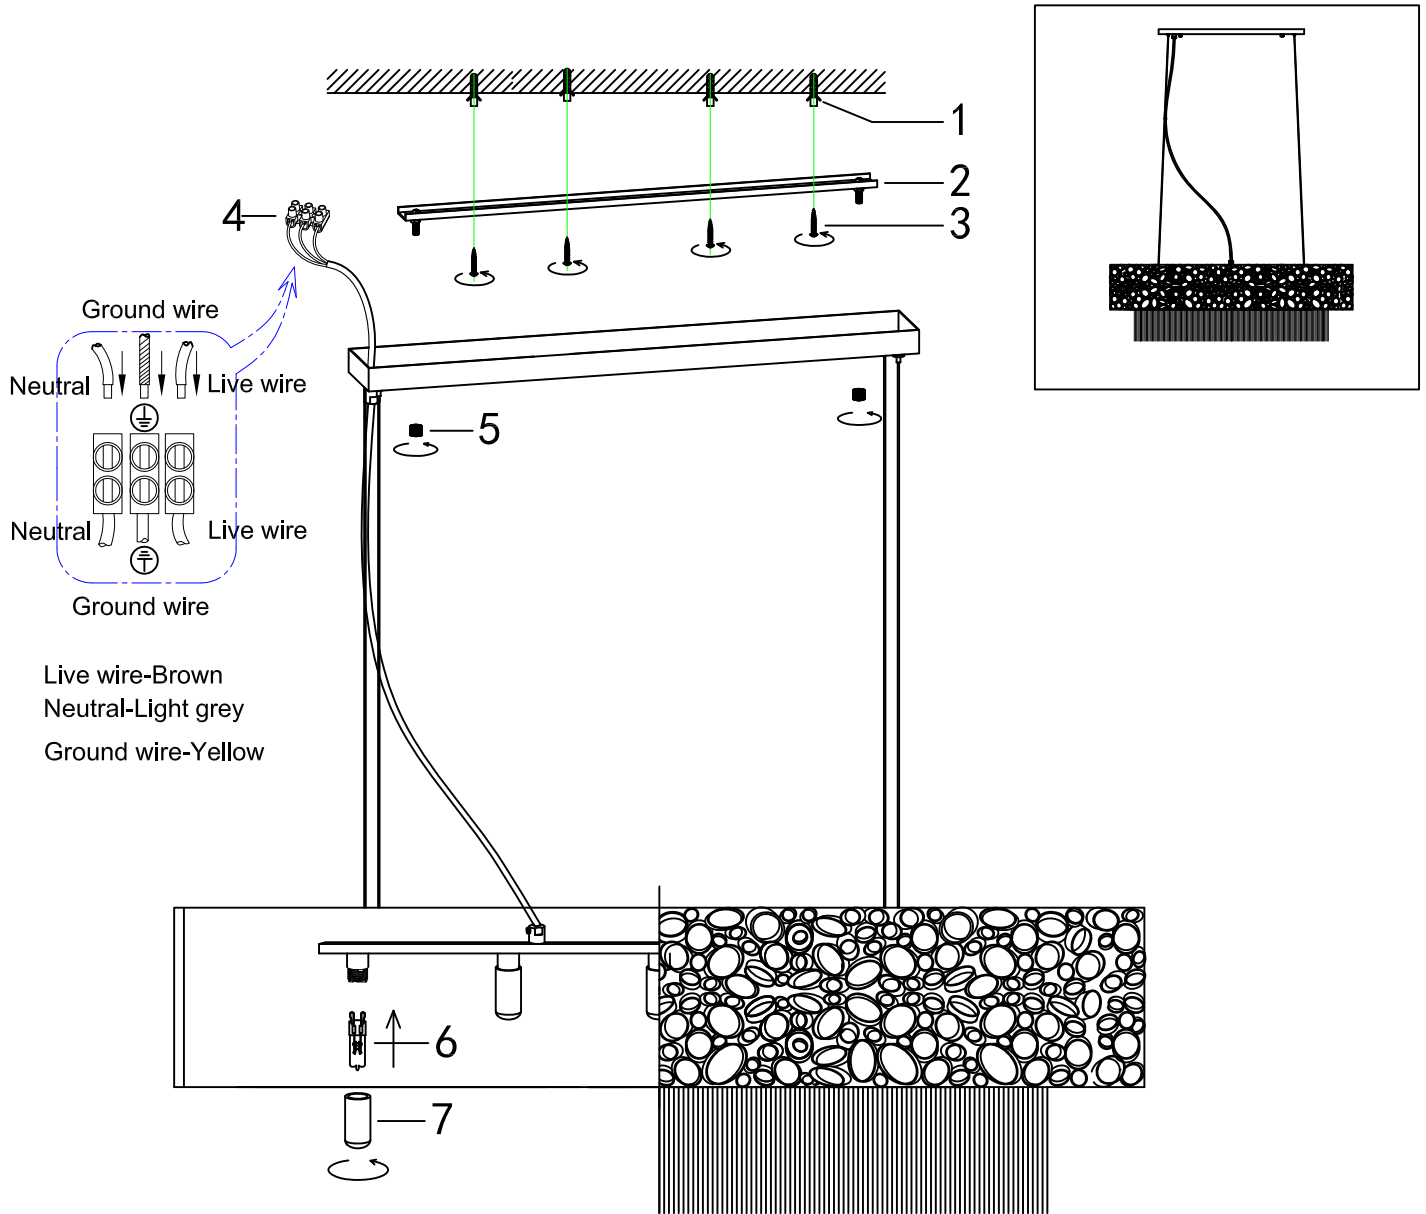

## Specification of installation

In order to ensure safety use, please notice the following items:

- Read and understand the whole Specification.
- Suitable for the use of 220~240V and 50~60Hz.
- Please wear gloves as installment and avoid rot on the surface of plating.
- Must be installed on the fixed places and be checked annually.
- Please turn off the lighting source by soft cloth as cleaning prohibited to use of rotted detergent.
- Please connect with the local sales service center when there are any abnormality.

Product coding: FASHION SP5 L100

# CEILING PAN SIZE:

# FIXTURE SIZE: