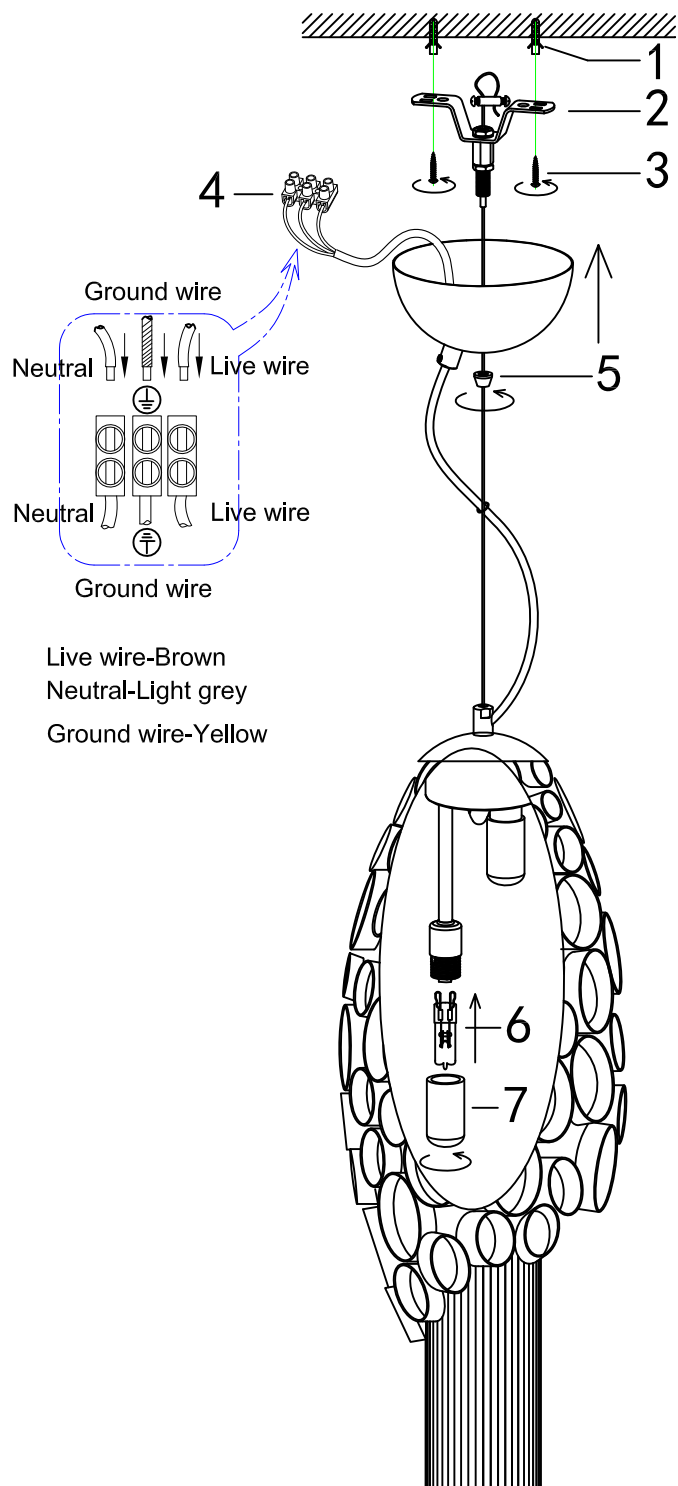

## Specification of installation

In order to ensure safety use, please notice the following items:

- Read and understand the whole Specification.
- Suitable for the use of 220~240V and 50~60Hz.
- Please wear gloves as installment and avoid rot on the surface of plating.
- Must be installed on the fixed places and be checked annually.
- Please turn off the lighting source by soft cloth as cleaning prohibited to use of rotted detergent.
- Please connect with the local sales service center when there are any abnormality.

- 1 Wall anchor
- 2 Mounting
- 3 Self-tapping screw
- 4 Terminal
- 5 Nut
- 6 G9 Bulb
- 7 Protected cover

Product coding: FASHION SP2

# FIXTURE SIZE: