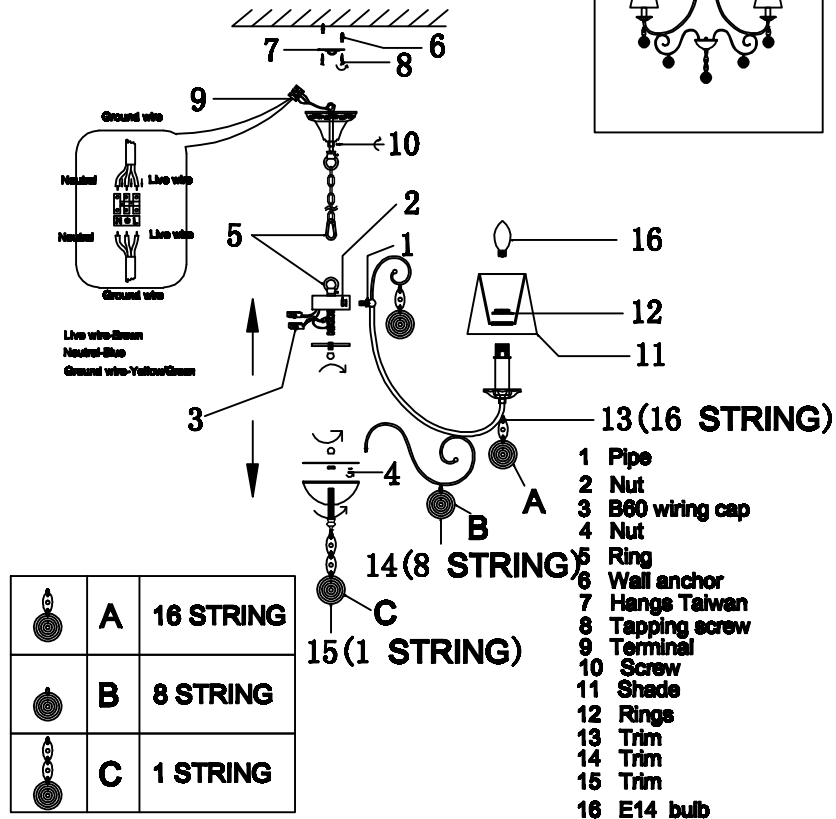

### Specification of installation

- In order to ensure safety use, please notice the following items
- Read and understand the whole Specification.
- Suitable for the use of 220~240V and 50~60HZ.
- Please wear gloves as installation and avoid rot on the surface of plating.
- Must be installed on the fixed places and be checked annually.
- Please turn off the lighting source by soft cloth as cleaning prohibited to use of rotted detergent.
- Please connect with the local sales service center when there are any abnormality.

Product coding: EMILIA SP8 BEIGE

## BASE SIZE

## FIXTURE SIZE