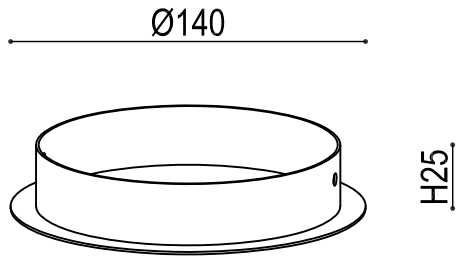

ENGLISH

Specification of installation

In order to ensure safety use, please notice the following items:

- Read and understand the whole Specification.
- Suitable for the use of 220~240V and 50~60Hz.
- Please wear gloves as installment and avoid rot on the surface of plating.
- Must be installed on the fixed places and be checked annually.
- Please turn off the lighting source by soft cloth as cleaning prohibited to use of rotted detergent.
- Please connect with the local sales service center when there are any abnormality.

- 1 Wall anchor
- 2 Mounting
- 3 Self-tapping screw
- 4 Terminal
- 5 Screw
- 6 G9 bulb
- 7 Protected cover

Product coding: DIEGO SP1 GOLD

CEILING PAN SIZE:

FIXTURE SIZE: