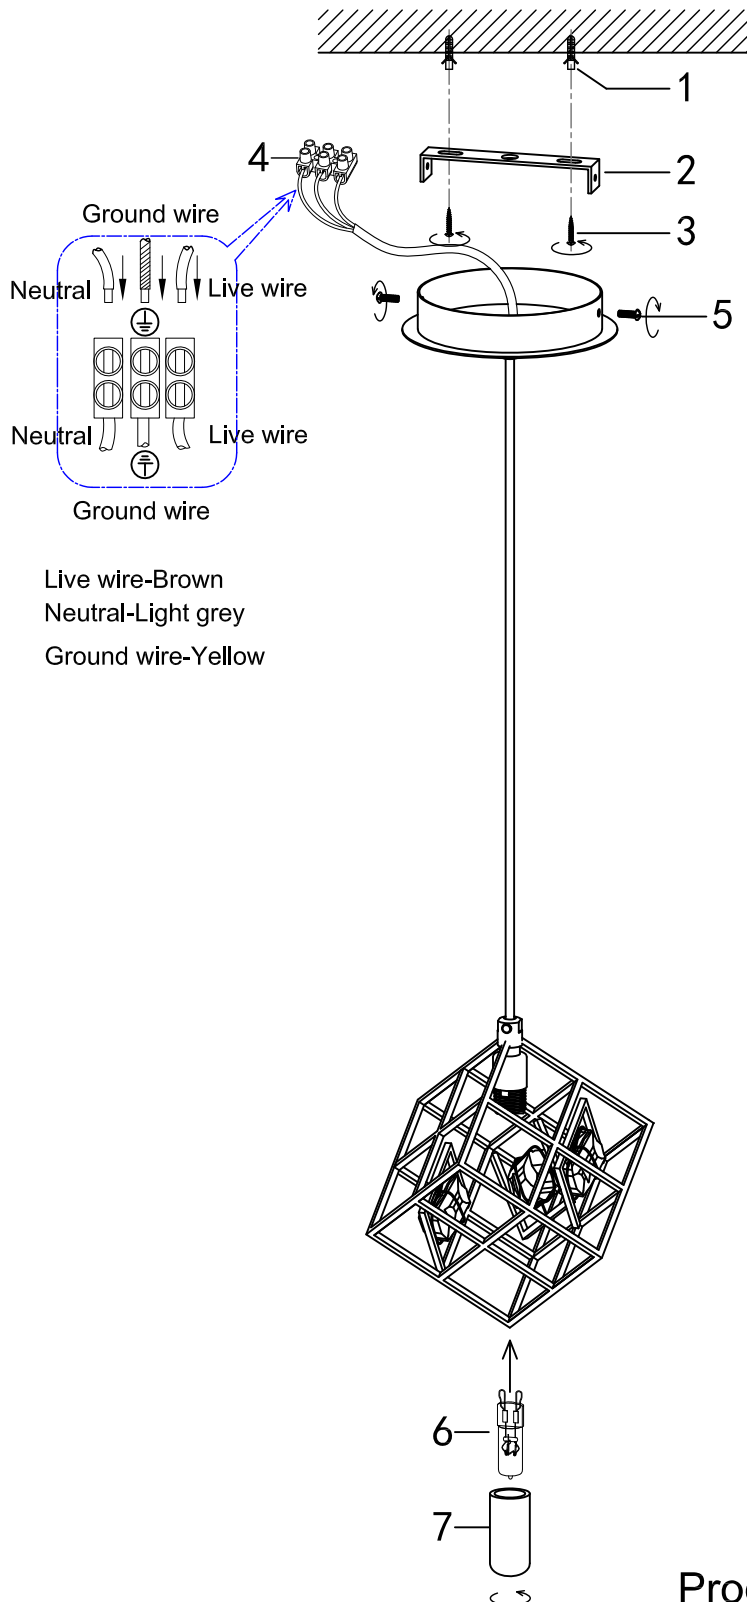

ENGLISH

Specification of installation

In order to ensure safety use, please notice the following items:

- Read and understand the whole Specification.
- Suitable for the use of 220~240V and 50~60Hz.
- Please wear gloves as installment and avoid rot on the surface of plating.
- Must be installed on the fixed places and be checked annually.
- Please turn off the lighting source by soft cloth as cleaning prohibited to use of rotted detergent.
- Please connect with the local sales service center when there are any abnormality.

- 1 Wall anchor
- 2 Mounting
- 3 Self-tapping screw
- 4 Terminal
- 5 Screw
- 6 G9 bulb
- 7 Protected cover

Product coding: DIEGO SP1 GOLD

CEILING PAN SIZE:

FIXTURE SIZE: