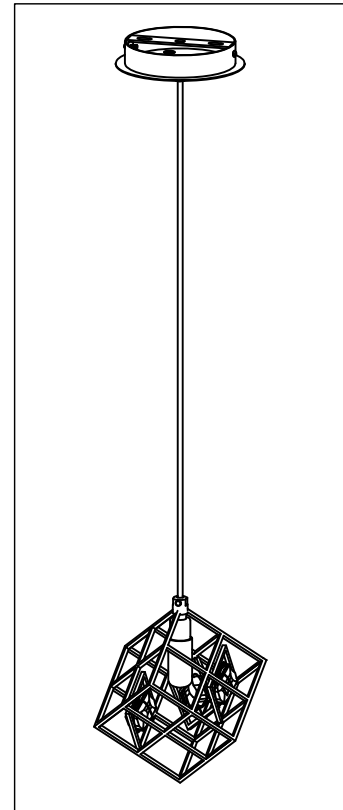

ENGLISH

Specification of installation

In order to ensure safety use, please notice the following items:

- Read and understand the whole Specification.
- Suitable for the use of 220~240V and 50~60Hz.
- Please wear gloves as installment and avoid rot on the surface of plating.
- Must be installed on the fixed places and be checked annually.
- Please turn off the lighting source by soft cloth as cleaning prohibited to use of rotted detergent.
- Please connect with the local sales service center when there are any abnormality.

- 1 Wall anchor
- 2 Mounting
- 3 Self-tapping screw
- 4 Terminal
- 5 Screw
- 6 G9 bulb
- 7 Protected cover

Product coding: DIEGO SP1 GOLD

CEILING PAN SIZE:

FIXTURE SIZE: