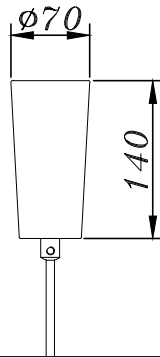

ENGLISH

Specification of installation

In order to ensure safety use, please notice the following items:

- .Read and understand the whole specification.
- .Suitable for the use of 220~240V and 50~60Hz.
- .Please wear gloves as installment and avoid rot on the surface of plating.
- .Must be installed on the fixed places and be checked annually.
- .Please turn off the lighting source by soft cloth as cleaning prohibited to use of rotted detergent.
- .Please connect with the local sales service center when there are any abnormality.

- 1 Glass
- 2 Aluminum Ring
- 3 Aluminum cover
- 4 Screw
- 5 Wall anchor
- 6 Mounting
- 7 Self-tapping screw
- 8 Terminal
- 9 Screw

Product coding: DESI SP6 CHROME/ WHITE

CEILING PAN SIZE:

FIXTURE SIZE: