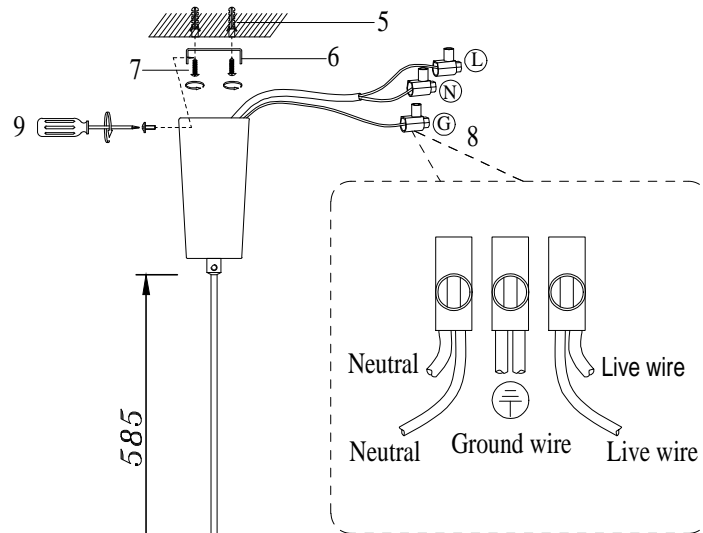

ENGLISH

Specification of installation

In order to ensure safety use, please notice the following items:

- .Read and understand the whole specification.
- .Suitable for the use of 220~240V and 50~60Hz.
- .Please wear gloves as installment and avoid rot on the surface of plating.
- .Must be installed on the fixed places and be checked annually.
- .Please turn off the lighting source by soft cloth as cleaning prohibited to use of rotted detergent.
- .Please connect with the local sales service center when there are any abnormality.

- 1 Glass
- 2 Aluminum Ring
- 3 Aluminum cover
- 4 Screw
- 5 Wall anchor
- 6 Mounting
- 7 Self-tapping screw
- 8 Terminal
- 9 Screw

Product coding: DESI SP6 CHROME/ WHITE

CEILING PAN SIZE:

FIXTURE SIZE: