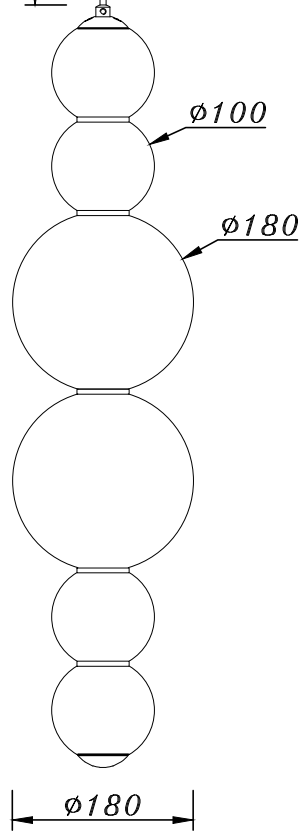

ENGLISH

Specification of installation

In order to ensure safety use, please notice the following items:

- .Read and understand the whole specification.
- .Suitable for the use of 220~240V and 50~60Hz.
- .Please wear gloves as installment and avoid rot on the surface of plating.
- .Must be installed on the fixed places and be checked annually.
- .Please turn off the lighting source by soft cloth as cleaning prohibited to use of rotted detergent.
- .Please connect with the local sales service center when there are any abnormality.

- 1 Glass
- 2 Aluminum Ring
- 3 Aluminum cover
- 4 Screw
- 5 Wall anchor
- 6 Mounting
- 7 Self-tapping screw
- 8 Terminal
- 9 Screw

Product coding: DESI SP6 CHROME/ WHITE

CEILING PAN SIZE:

FIXTURE SIZE: