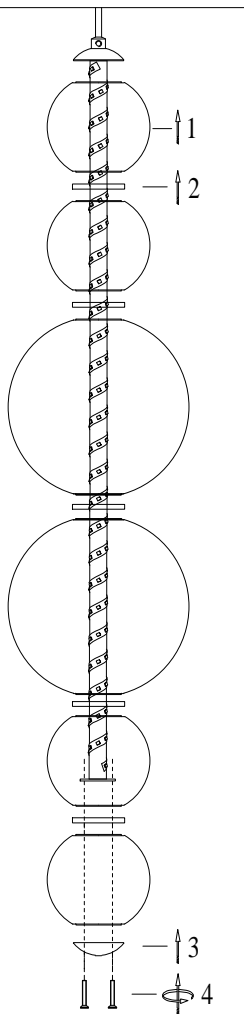

ENGLISH

Specification of installation

In order to ensure safety use, please notice the following items:

- .Read and understand the whole specification.
- .Suitable for the use of 220~240V and 50~60Hz.
- .Please wear gloves as installment and avoid rot on the surface of plating.
- .Must be installed on the fixed places and be checked annually.
- .Please turn off the lighting source by soft cloth as cleaning prohibited to use of rotted detergent.
- .Please connect with the local sales service center when there are any abnormality.

- 1 Glass
- 2 Aluminum Ring
- 3 Aluminum cover
- 4 Screw
- 5 Wall anchor
- 6 Mounting
- 7 Self-tapping screw
- 8 Terminal
- 9 Screw

Product coding: DESI SP6 CHROME/ WHITE

CEILING PAN SIZE:

FIXTURE SIZE: