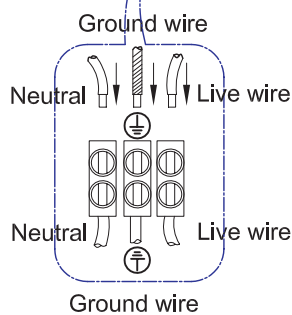

ENGLISH

Specification of installation

In order to ensure safety use, please notice the following items:

- Read and understand the whole Specification.
- Suitable for the use of 220~240V and 50~60Hz.
- Please wear gloves as installment and avoid rot on the surface of plating.
- Must be installed on the fixed places and be checked annually.
- Please turn off the lighting source by soft cloth as cleaning prohibited to use of rotted detergent.
- Please connect with the local sales service center when there are any abnormality.

Live wire-Brown
Neutral-Blue
Ground wire-Yellow&Green

Product coding: CLT 421W AL