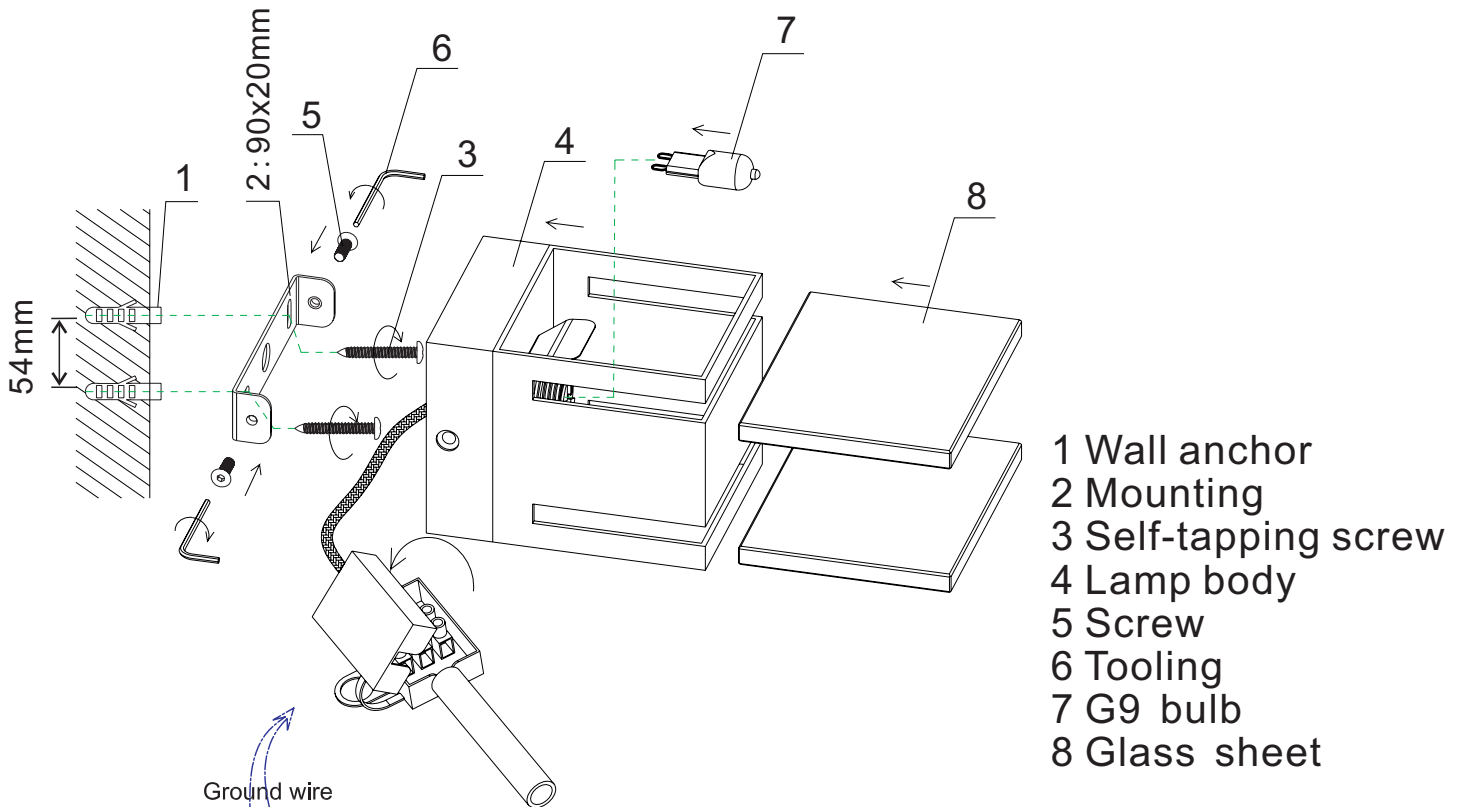

ENGLISH

Specification of installation

In order to ensure safety use, please notice the following items:

- Read and understand the whole Specification.
- Suitable for the use of 220~240V and 50~60Hz.
- Please wear gloves as installment and avoid rot on the surface of plating.
- Must be installed on the fixed places and be checked annually.
- Please turn off the lighting source by soft cloth as cleaning prohibited to use of rotted detergent.
- Please connect with the local sales service center when there are any abnormality.

Live wire-Brown
Neutral-Blue
Ground wire-Yellow&Green

Product coding: CLT 421W AL