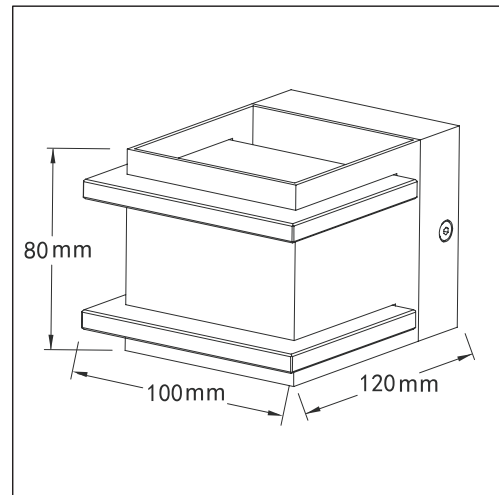

ENGLISH

Specification of installation

In order to ensure safety use, please notice the following items:

- Read and understand the whole Specification.
- Suitable for the use of 220~240V and 50~60Hz.
- Please wear gloves as installment and avoid rot on the surface of plating.
- Must be installed on the fixed places and be checked annually.
- Please turn off the lighting source by soft cloth as cleaning prohibited to use of rotted detergent.
- Please connect with the local sales service center when there are any abnormality.

Live wire-Brown
Neutral-Blue
Ground wire-Yellow&Green

Product coding: CLT 421W AL