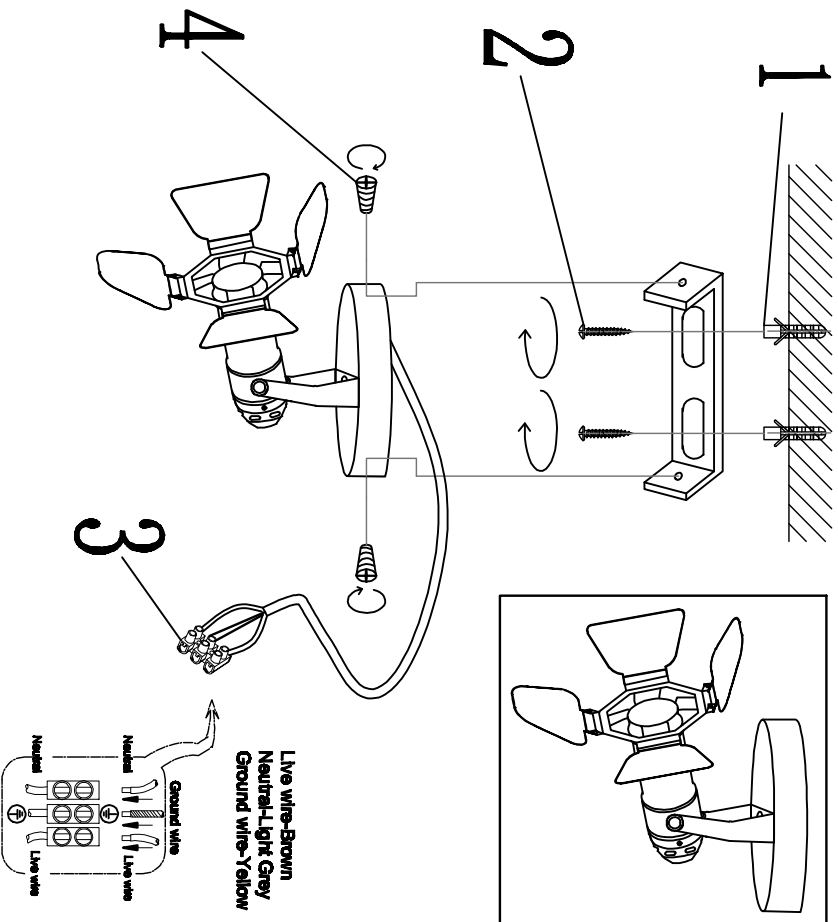

ENGLISH

Specification of installation

In order to ensure safety use, please notice the following items:

- Read and understand the whole Specification.
- Suitable for the use of 220-240V and 50-60Hz.
- Please wear gloves as installation and avoid rot on the surface of painting.
- Must be installed on the fixed phase and be checked annually.
- Please turn off the lighting source by soft cloth as cleaning prohibited to use of roted detergent.
- Please connect with the local sales service center when there are any abnormality.

- 1 Wall anchor
- 2 Self-tapping screw
- 3 Terminal
- 4 Nut

Product coding: CLT 413C WH
CLT 413C BL

CEILING PAN SIZE:

D 110

H 25

FIGURE SIZE: