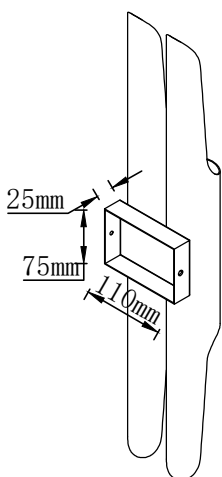

Live wire-Brown
Neutral-Light grey
Ground wire-Yellow

Ground wire

CANOPY SIZE

FIXTURE SIZE

- 1 Wall anchor
- 2 Mounting
- 3 Self-tapping screw
- 4 Terminal
- 5 Screw
- 6 Install the light source Gu10

ITEM: CLT 332W4 WH-WH