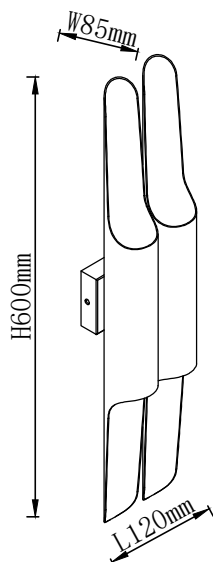

ENGLISH

Specification of installation

In order to ensure safety use, please notice the following items

Read and understand the whole specification

Suitable for the use of 220-240v and 50-60Hz

Please wear gloves as installment and avoid rot on the surface of plating

Live wire-Brown
Neutral-Light grey
Ground wire-Yellow

Ground wire

CANOPY SIZE

FIXTURE SIZE

- 1 Wall anchor
- 2 Mounting
- 3 Self-tapping screw
- 4 Terminal
- 5 Screw
- 6 Install the light source Gu10

ITEM: CLT 332W4 WH-WH