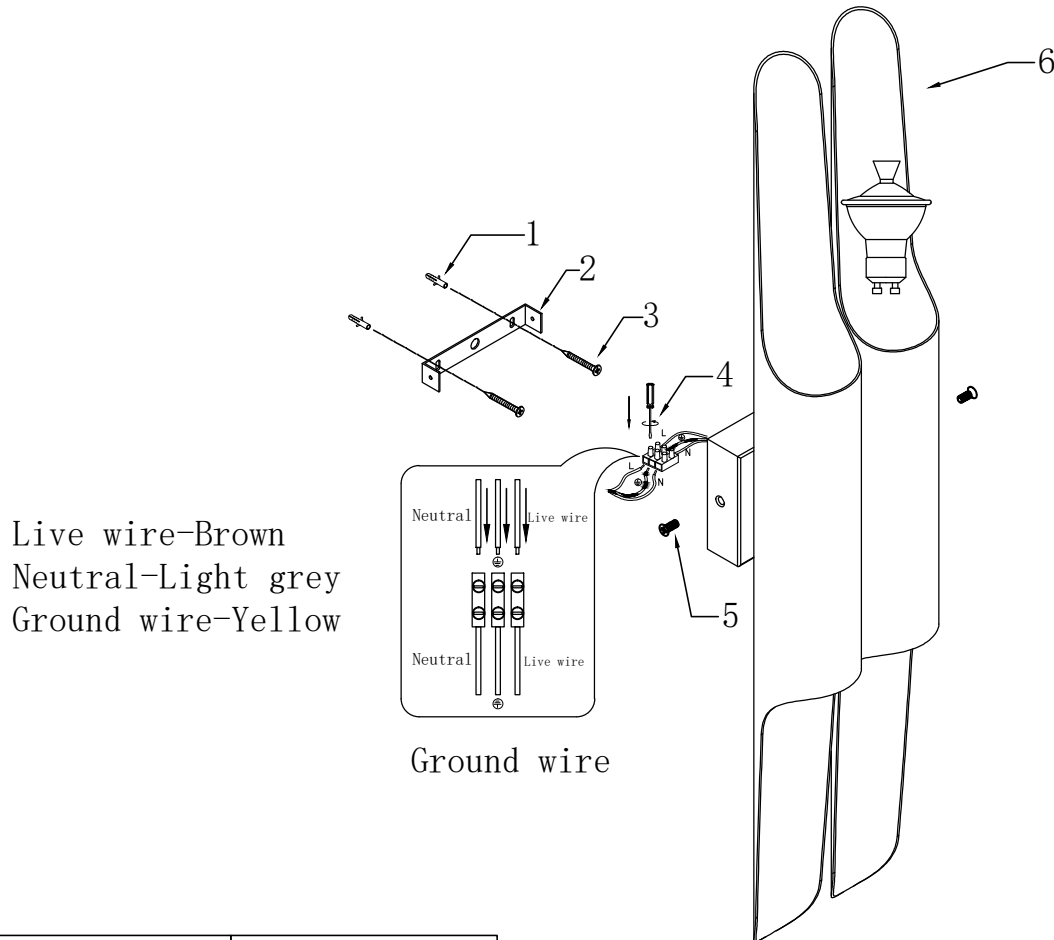

ENGLISH

Specification of installation

In order to ensure safety use, please notice the following items

Read and understand the whole specification

Suitable for the use of 220-240v and 50-60Hz

Please wear gloves as installment and avoid rot on the surface of plating

Live wire-Brown
Neutral-Light grey
Ground wire-Yellow

Ground wire

CANOPY SIZE

FIXTURE SIZE

- 1 Wall anchor
- 2 Mounting
- 3 Self-tapping screw
- 4 Terminal
- 5 Screw
- 6 Install the light source Gu10

ITEM: CLT 332W4 WH-WH