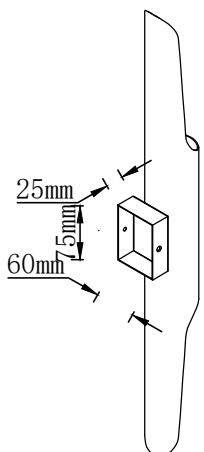

Live wire-Brown
Neutral-Light grey
Ground wire-Yellow

Ground wire

CANOPY SIZE

FIXTURE SIZE

- 1 Wall anchor
- 2 Mounting
- 3 Self-tapping screw
- 4 Terminal
- 5 Screw
- 6 Install the light source Gu10

ITEM:CLT 332W2 BL-GO