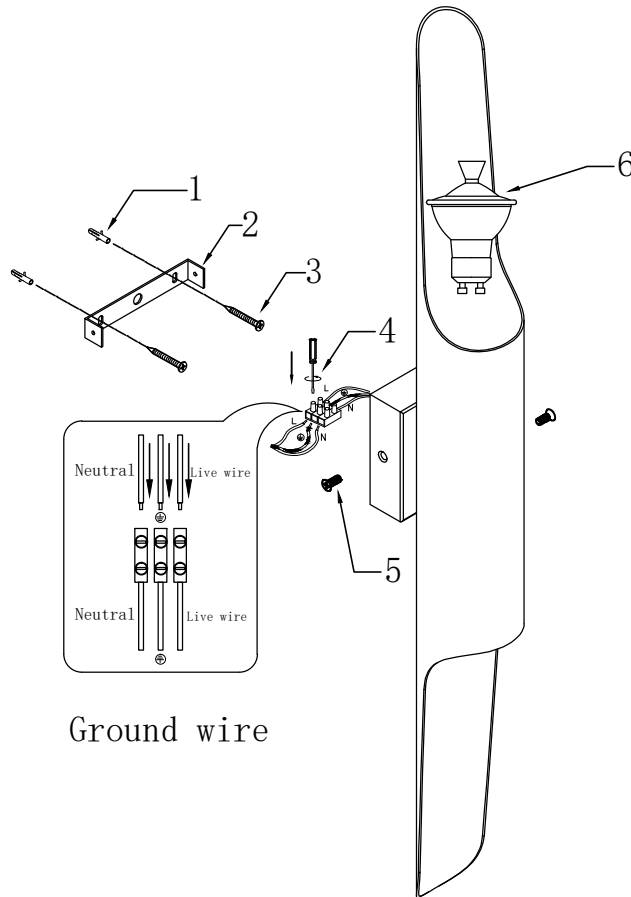

ENGLISH

Specification of installation

In order to ensure safety use, please notice the following items

Read and understand the whole specification

Suitable for the use of 220-240v and 50-60Hz

Please wear gloves as installment and avoid rot on the surface of plating

Live wire-Brown
Neutral-Light grey
Ground wire-Yellow

Ground wire

CANOPY SIZE

FIXTURE SIZE

- 1 Wall anchor
- 2 Mounting
- 3 Self-tapping screw
- 4 Terminal
- 5 Screw
- 6 Install the light source Gu10

ITEM:CLT 332W2 BL-GO