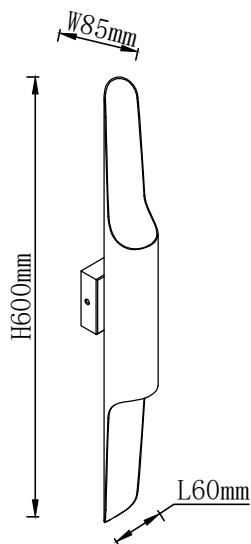

Live wire-Brown
Neutral-Light grey
Ground wire-Yellow

Ground wire

CANOPY SIZE

FIXTURE SIZE

- 1 Wall anchor
- 2 Mounting
- 3 Self-tapping screw
- 4 Terminal
- 5 Screw
- 6 Install the light source Gu10

ITEM:CLT 332W2 BL-GO