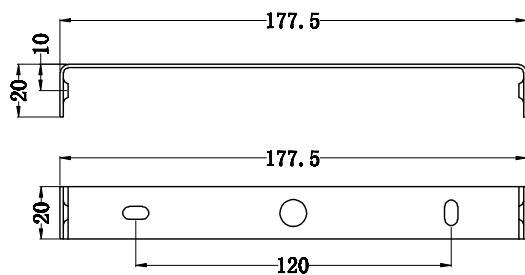

- 1 Wall anchor
- 2 Bracket
- 3 Self-tapping screw
- 4 Terminal
- 5 Screw

Product coding: CLT 228W USB

# BASE SIZE:

# FIXTURE SIZE: