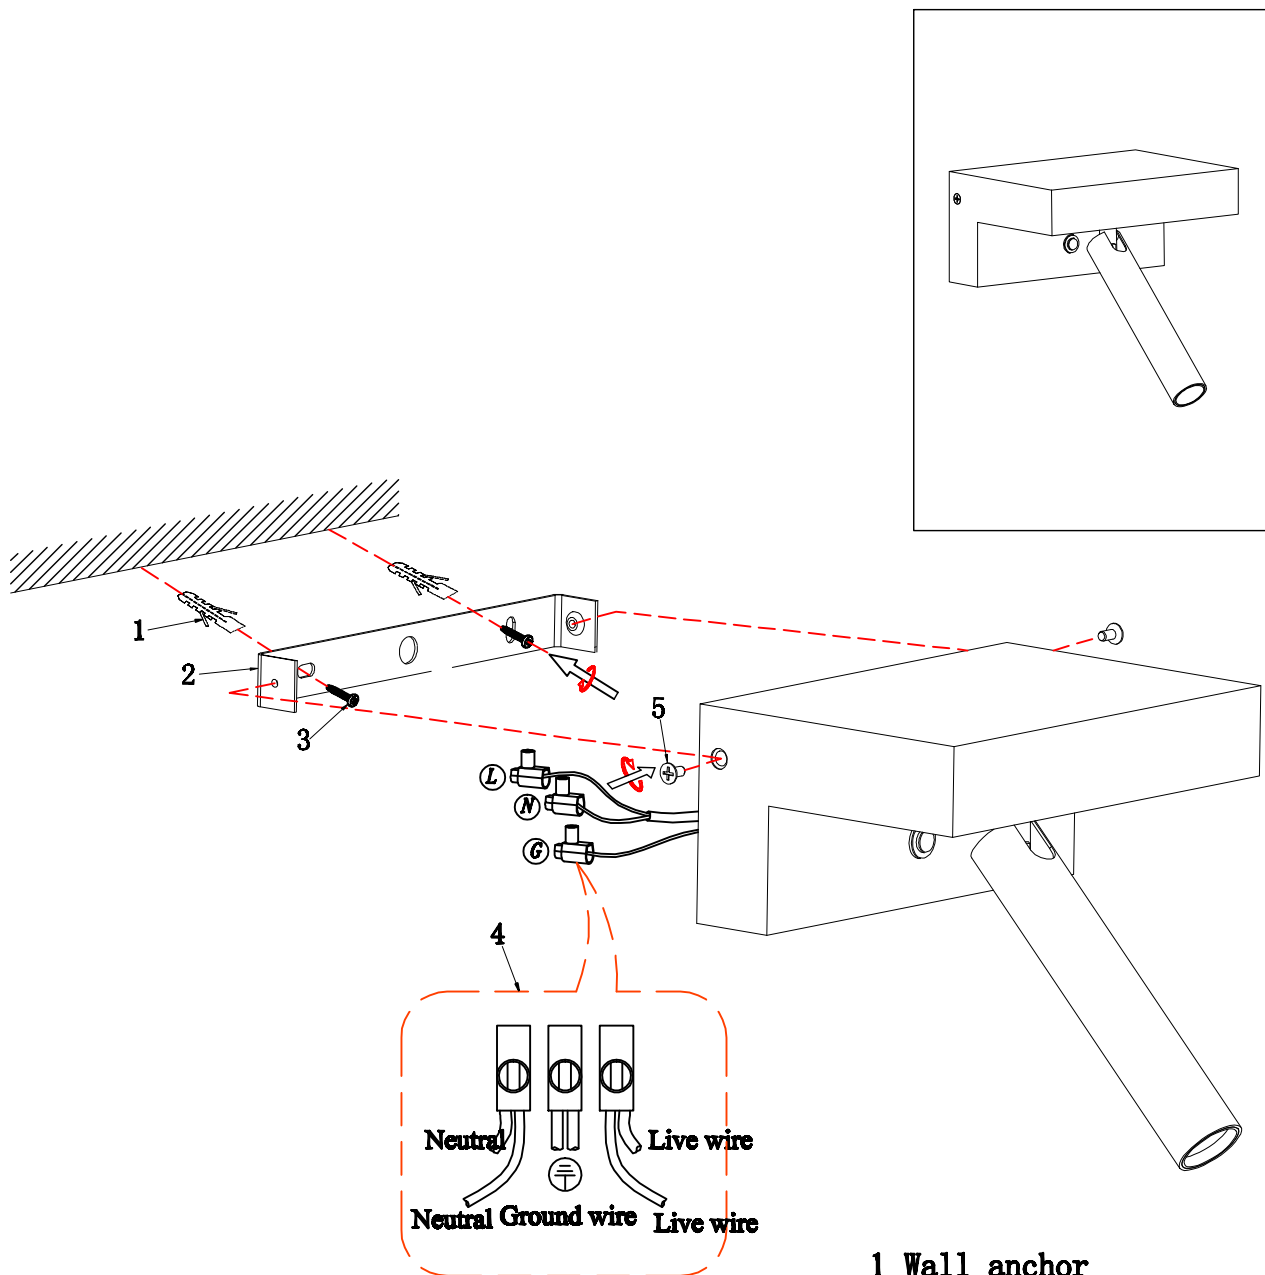

## Specification of installation

In order to ensure safety use, please notice the following items:

- Read and understand the whole Specification.
- Suitable for the use of 220-240V and 50-60Hz.
- Please wear gloves as installment and avoid rot on the surface of plaetng.
- Must be installed on the fixed places and be checked annually.
- Please tum off the lighting source by soft cloth as cleaning prohibited to use of rotted detergent.
- Please connect with the local sales service center when there are any abnormality.

- 1 Wall anchor
- 2 Bracket
- 3 Self-tapping screw
- 4 Terminal
- 5 Screw

Product coding: CLT 228W USB

# BASE SIZE:

# FIXTURE SIZE: