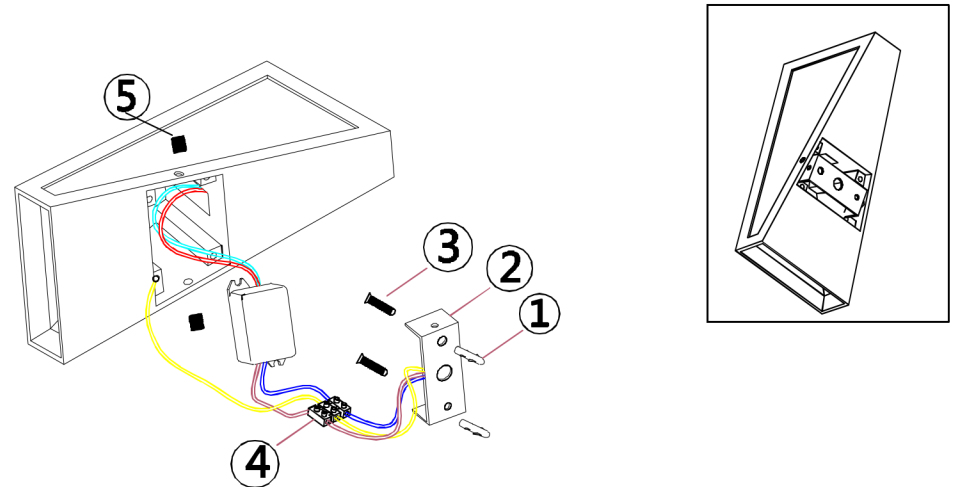

ENGLISH IP20

Specification of installation

In order to ensure safety use, please notice the following items:

- Read and understand the whole Specification.
- Suitable for the use of 220~240V and 50~60Hz.
- Please wear gloves as installment and avoid rot on the surface of plating.
- Must be installed on the fixed places and be checked annually.
- Please turn off the lighting source by soft cloth as cleaning prohibited to use of rotted detergent.
- Please connect with the local sales service center when there are any abnormality.

Live wire-Brown
Neutral-Light grey
Ground wire-Yellow

- 1 Wall anchor
- 2 Mounting
- 3 Self-tapping screw
- 4 Terminal
- 5 Screw

Product coding: CLT 225W WH

ENGLISH IP20

Specification of installation

In order to ensure safety use, please notice the following items:

Live wire-Brown
Neutral-Light grey
Ground wire-Yellow

- 1 Wall anchor
- 2 Mounting
- 3 Self-tapping screw
- 4 Terminal
- 5 Screw

Product coding: CLT 225W DG