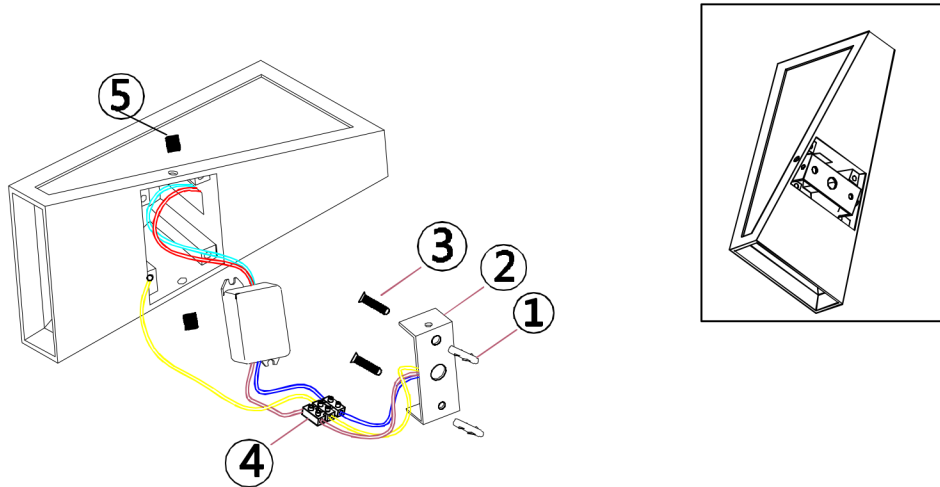

ENGLISH IP20

Specification of installation

In order to ensure safety use, please notice the following items:

- Read and understand the whole Specification.
- Suitable for the use of 220~240V and 50~60Hz.
- Please wear gloves as installment and avoid rot on the surface of plating.
- Must be installed on the fixed places and be checked annually.
- Please turn off the lighting source by soft cloth as cleaning prohibited to use of rotted detergent.
- Please connect with the local sales service center when there are any abnormality.

Live wire-Brown
Neutral-Light grey
Ground wire-Yellow

- 1 Wall anchor
- 2 Mounting
- 3 Self-tapping screw
- 4 Terminal
- 5 Screw

Product coding: CLT 225W WH

ENGLISH IP20

Specification of installation

In order to ensure safety use, please notice the following items:

- Read and understand the whole Specification.
- Suitable for the use of 220~240V and 50~60Hz.
- Please wear gloves as installment and avoid rot on the surface of plating.
- Must be installed on the fixed places and be checked annually.
- Please turn off the lighting source by soft cloth as cleaning prohibited to use of rotted detergent.
- Please connect with the local sales service center when there are any abnormality.

Live wire-Brown
Neutral-Light grey
Ground wire-Yellow

- 1 Wall anchor
- 2 Mounting
- 3 Self-tapping screw
- 4 Terminal
- 5 Screw

Product coding: CLT 225W DG