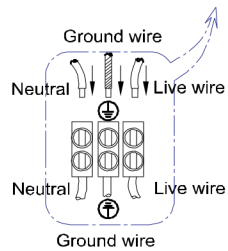

ENGLISH IP20

Specification of installation

In order to ensure safety use, please notice the following items:

- Read and understand the whole Specification.
- Suitable for the use of 220~240V and 50~60Hz.
- Please wear gloves as installment and avoid rot on the surface of plating.
- Must be installed on the fixed places and be checked annually.
- Please turn off the lighting source by soft cloth as cleaning prohibited to use of rotted detergent.
- Please connect with the local sales service center when there are any abnormality.

Live wire-Brown
Neutral-Light grey
Ground wire-Yellow

- 1 Wall anchor
- 2 Mounting
- 3 Self-tapping screw
- 4 Terminal
- 5 Screw

Product coding: CLT 225W WH

ENGLISH IP20

Specification of installation

In order to ensure safety use, please notice the following items:

Live wire-Brown
Neutral-Light grey
Ground wire-Yellow

- 1 Wall anchor
- 2 Mounting
- 3 Self-tapping screw
- 4 Terminal
- 5 Screw

Product coding: CLT 225W DG