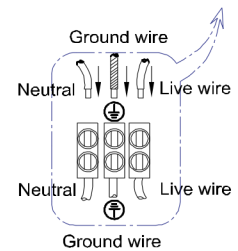

ENGLISH IP20

Specification of installation

In order to ensure safety use, please notice the following items:

- Read and understand the whole Specification.
- Suitable for the use of 220~240V and 50~60Hz.
- Please wear gloves as installment and avoid rot on the surface of plating.
- Must be installed on the fixed places and be checked annually.
- Please turn off the lighting source by soft cloth as cleaning prohibited to use of rotted detergent.
- Please connect with the local sales service center when there are any abnormality.

Live wire-Brown
Neutral-Light grey
Ground wire-Yellow

- 1 Wall anchor
- 2 Mounting
- 3 Self-tapping screw
- 4 Terminal
- 5 Screw

Product coding: CLT 225W WH

ENGLISH IP20

Specification of installation

In order to ensure safety use, please notice the following items:

- Read and understand the whole Specification.
- Suitable for the use of 220~240V and 50~60Hz.
- Please wear gloves as installment and avoid rot on the surface of plating.
- Must be installed on the fixed places and be checked annually.
- Please turn off the lighting source by soft cloth as cleaning prohibited to use of rotted detergent.
- Please connect with the local sales service center when there are any abnormality.

Live wire-Brown
Neutral-Light grey
Ground wire-Yellow

- 1 Wall anchor
- 2 Mounting
- 3 Self-tapping screw
- 4 Terminal
- 5 Screw

Product coding: CLT 225W DG