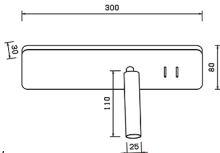

Specification of installation

In order to ensure safety use, please notice the following items:

- Read and understand the whole Specification.
- Suitable for the use of 220-240V and 50-60Hz.
- Must be installed on the fixed places and be checked annually
- Please wear gloves as instalment and avoid rot on the surface of plaeting.
- **Please turn off** the lighting source by soft cloth as cleaning prohibited to use of rotted detergent.
- Please connect with the local sales service center when there are any abnormality.

WALL OF THE BOX SIZE

FITURE SIZE

Product coding: CLT 215W