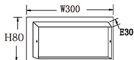

WALL OF THE BOX SIZE

FITURE SIZE

Product coding: CLT 215W