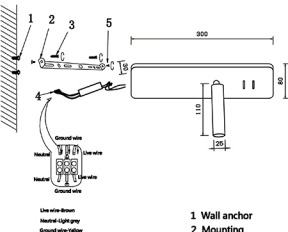

Specification of installation

In order to ensure safety use, please notice the following items:

- Read and understand the whole Specification.
- Suitable for the use of 220-240V and 50-60Hz.
- Must be installed on the fixed places and be checked annually
- Please wear gloves as instalment and avoid rot on the surface of plaeting.
- **Please turn off** the lighting source by soft cloth as cleaning prohibited to use of rotted detergent.
- Please connect with the local sales service center when there are any abnormality.

WALL OF THE BOX SIZE

FITURE SIZE

Product coding: CLT 215W