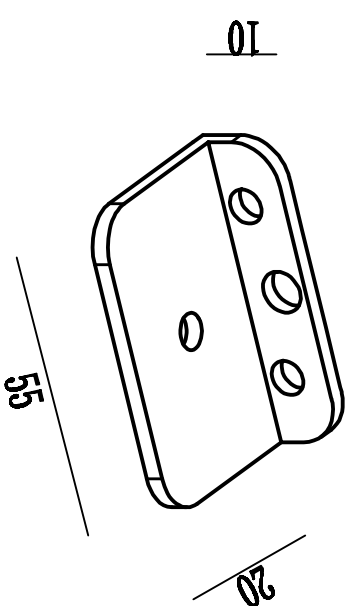

Product coding: CLT 136W WH
CLT 136W BL

CEILING PAN SIZE:

FIGURE SIZE: