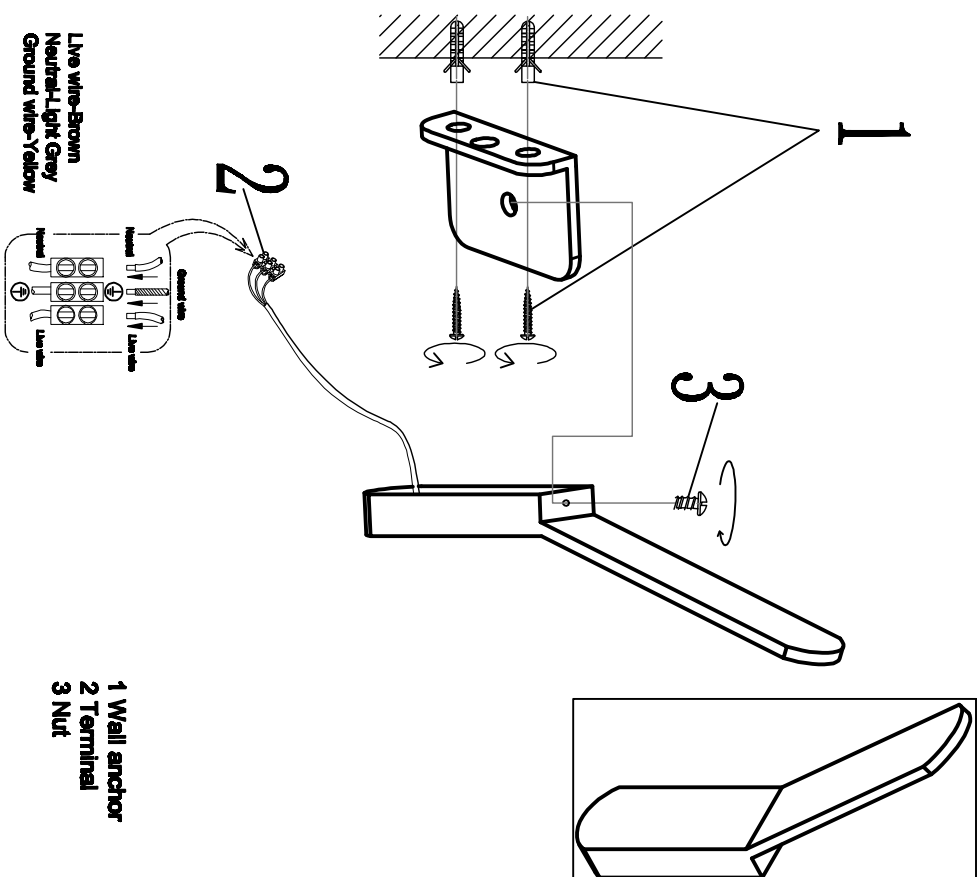

ENGLISH

Specification of installation

In order to ensure safety use, please notice the following items:

- Read and understand the whole Specification.
- Suitable for the use of 220-240V and 50-60Hz.
- Please wear gloves as installation and avoid rot on the surface of plating.
- Must be installed on the fixed please and be checked annually.
- Please turn off the lighting source by soft cloth as cleaning prohibited to use of rotted detergent.
- Please connect with the local sales service center when there are any abnormality.

Product coding: CLT 136W WH
CLT 136W BL

CEILING PAN SIZE:

FIGURE SIZE: