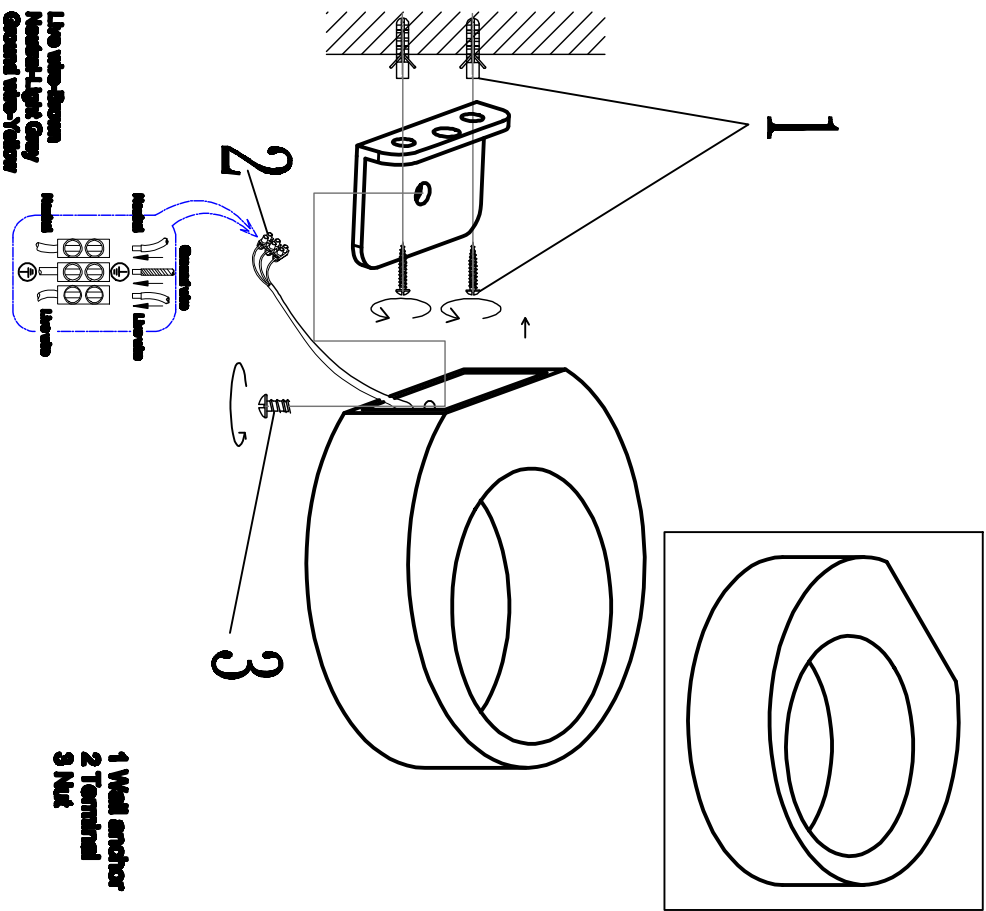

### Specifications of installation

In order to ensure safety use, please adhere the following basic:

- Read and understand the vehicle Specifications.
- Suitable for the use of 230-240V and 50-60Hz.
- Please wear gloves on installation and avoid oil on the surface of panels.
- Must be installed on the hard plastics and be checked exactly.
- Please turn off the lighting source by cut with an electrician prohibited to use of reded statement.
- Please connect with the local auto service center when there and any abnormality.

## CEILING PAN SIZE:

## FIGURE SIZE: