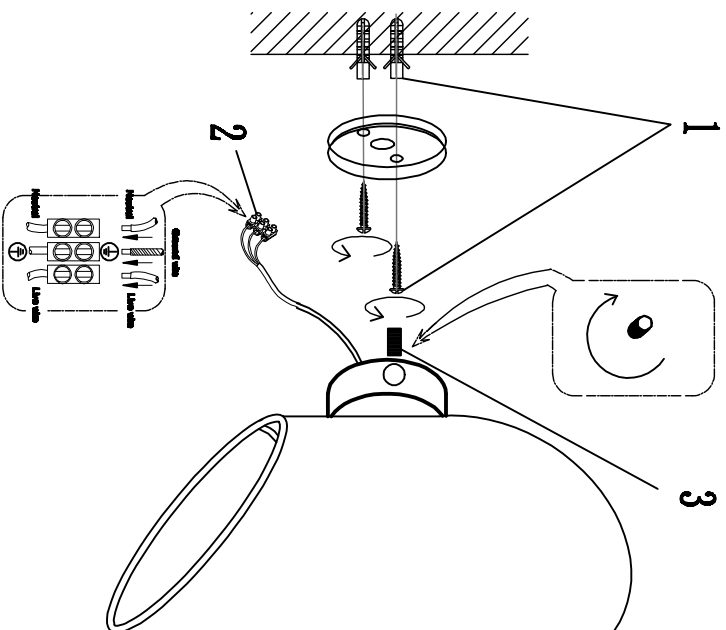

ENGLISH

Specification of installation

In order to ensure safety use, please notice the following items:

- Read and understand the whole Specification.
- Suitable for the use of 220-240V and 50-60Hz.
- Please wear gloves at installation and avoid rot on the surface of plating.
- Must be installed on the fixed please and be checked annually.
- Please turn off the lighting source by soft cloth as cleaning prohibited to use of roted detergent.
- Please connect with the local sales service center when there are any abnormally.

- 1 Wall anchor
- 2 Terminal
- 3 Nut

Product coding: CL T 134W WH
CL T 134W BL

CEILING PAN SIZE:

D 50

H 6

FIGURE SIZE:

E 85

L 60

L 145

D 75