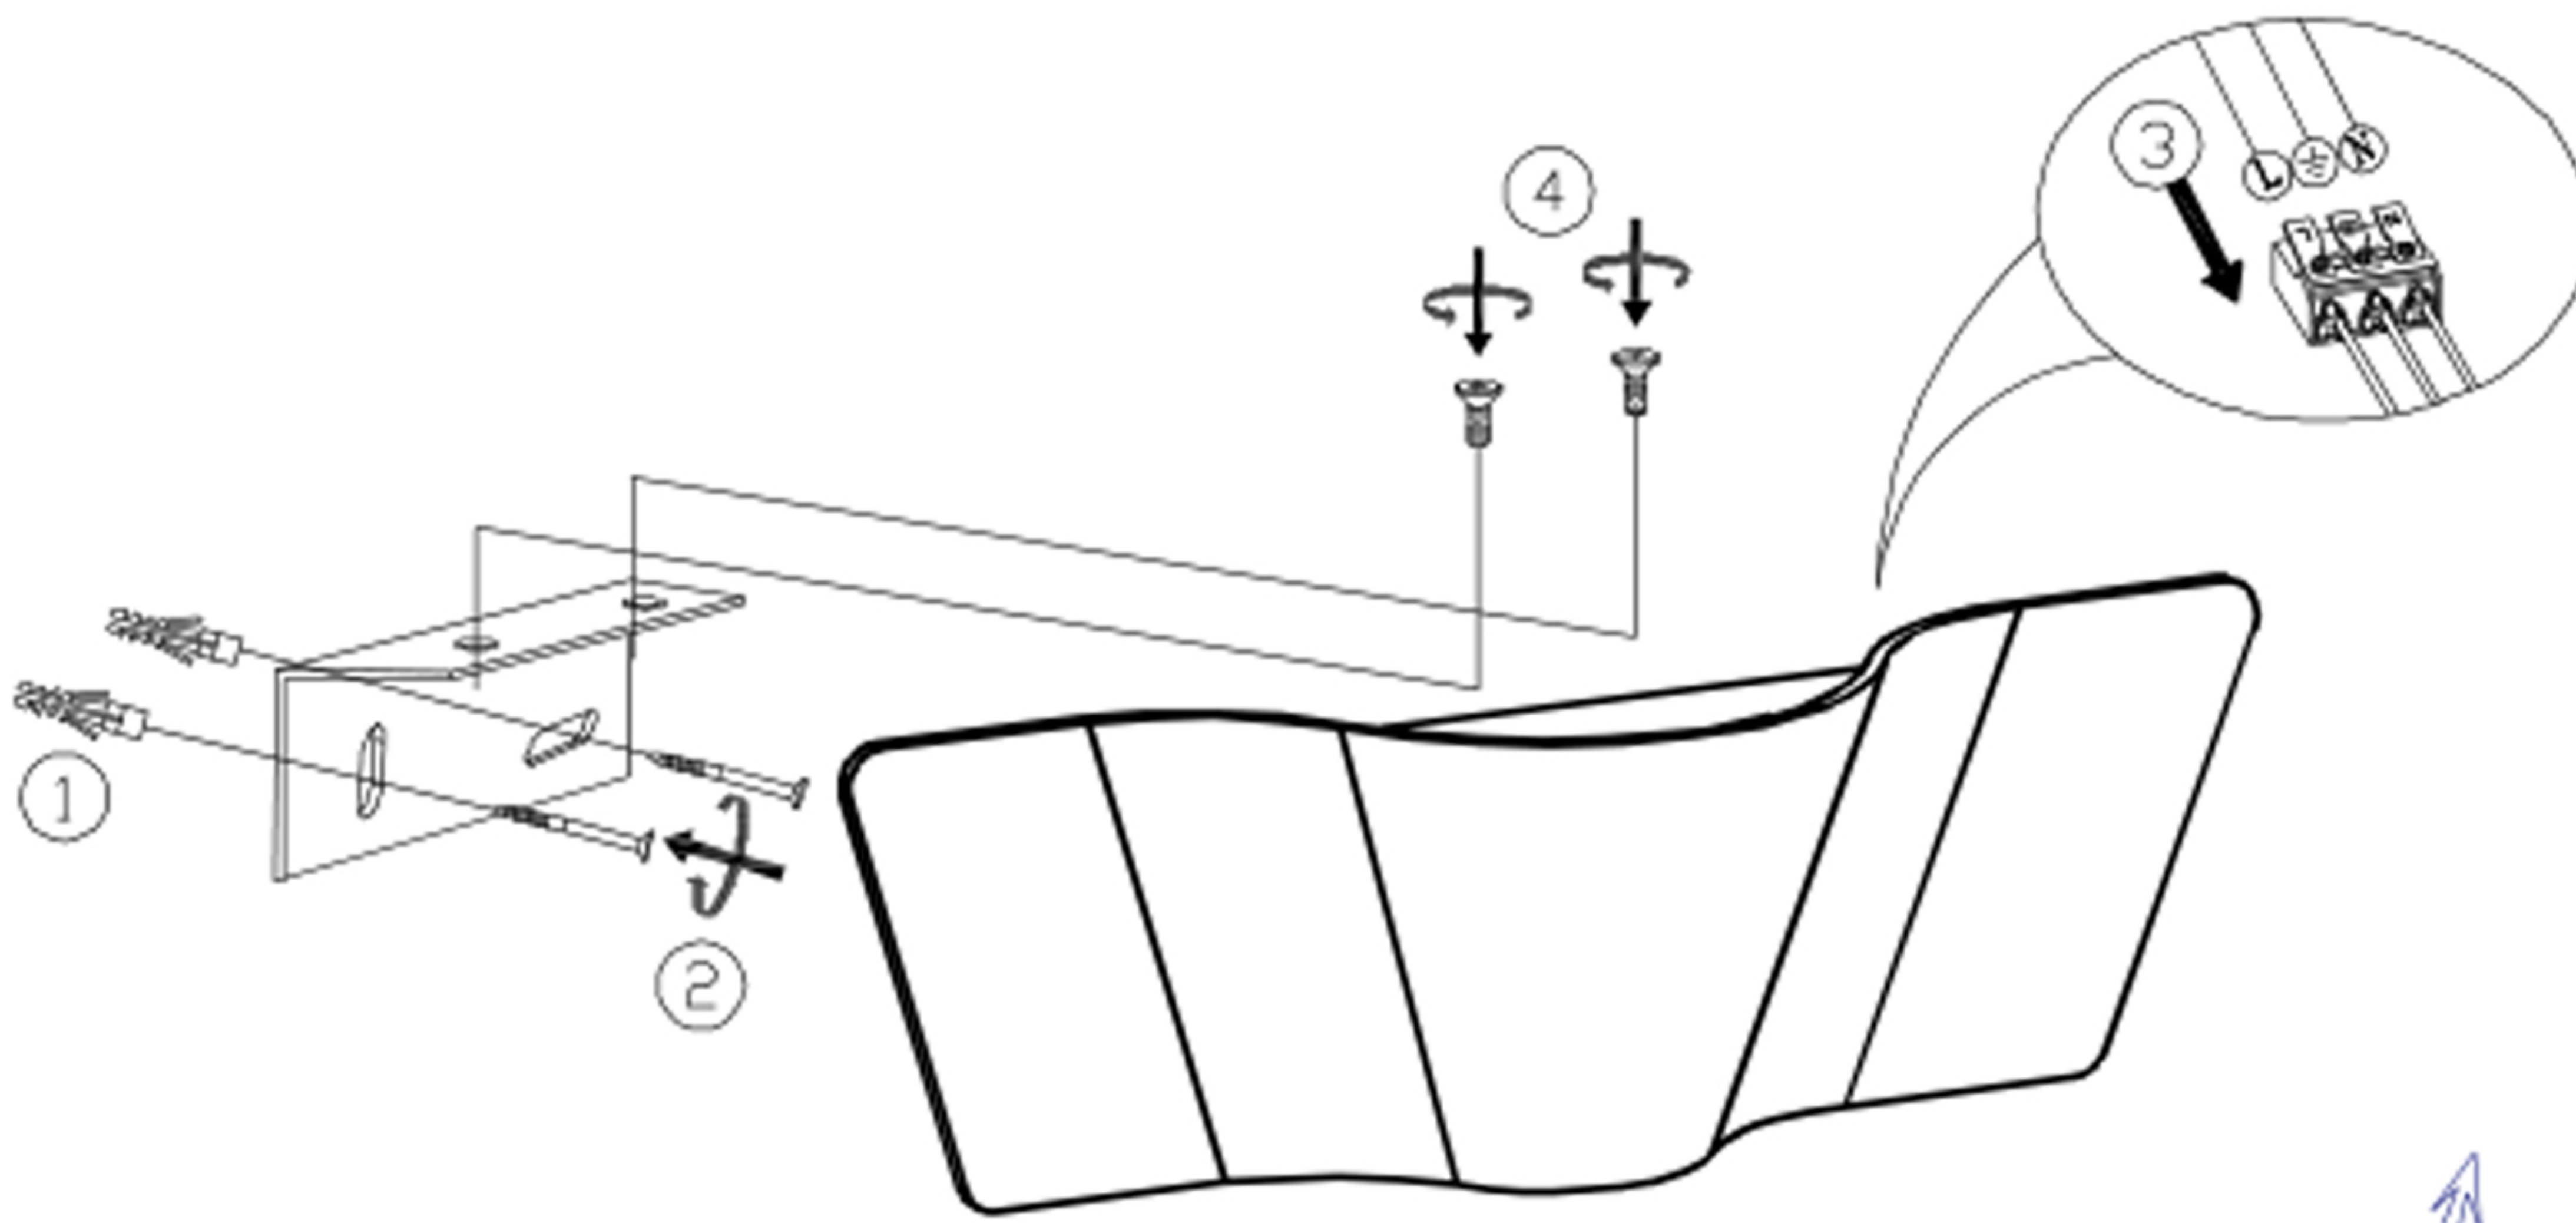

Specification of installation

In order to ensure safety use, please notice the following items:

- Read and understand the whole Specification.
- Suitable for the use of 220~240V and 50~60Hz.
- Please wear gloves as installment and avoid rot on the surface of plating.
- Must be installed on the fixed places and be checked annually.
- Please turn off the lighting source by soft cloth as cleaning prohibited to use of rotted detergent.
- Please connect with the local sales service center when there are any abnormality.

Live wire-Brown  
Neutral-Light grey  
Ground wire-Yellow

1. Wall anchor
2. Self-tapping screw
3. Terminal
4. Screw

Product Coding:CLT014W