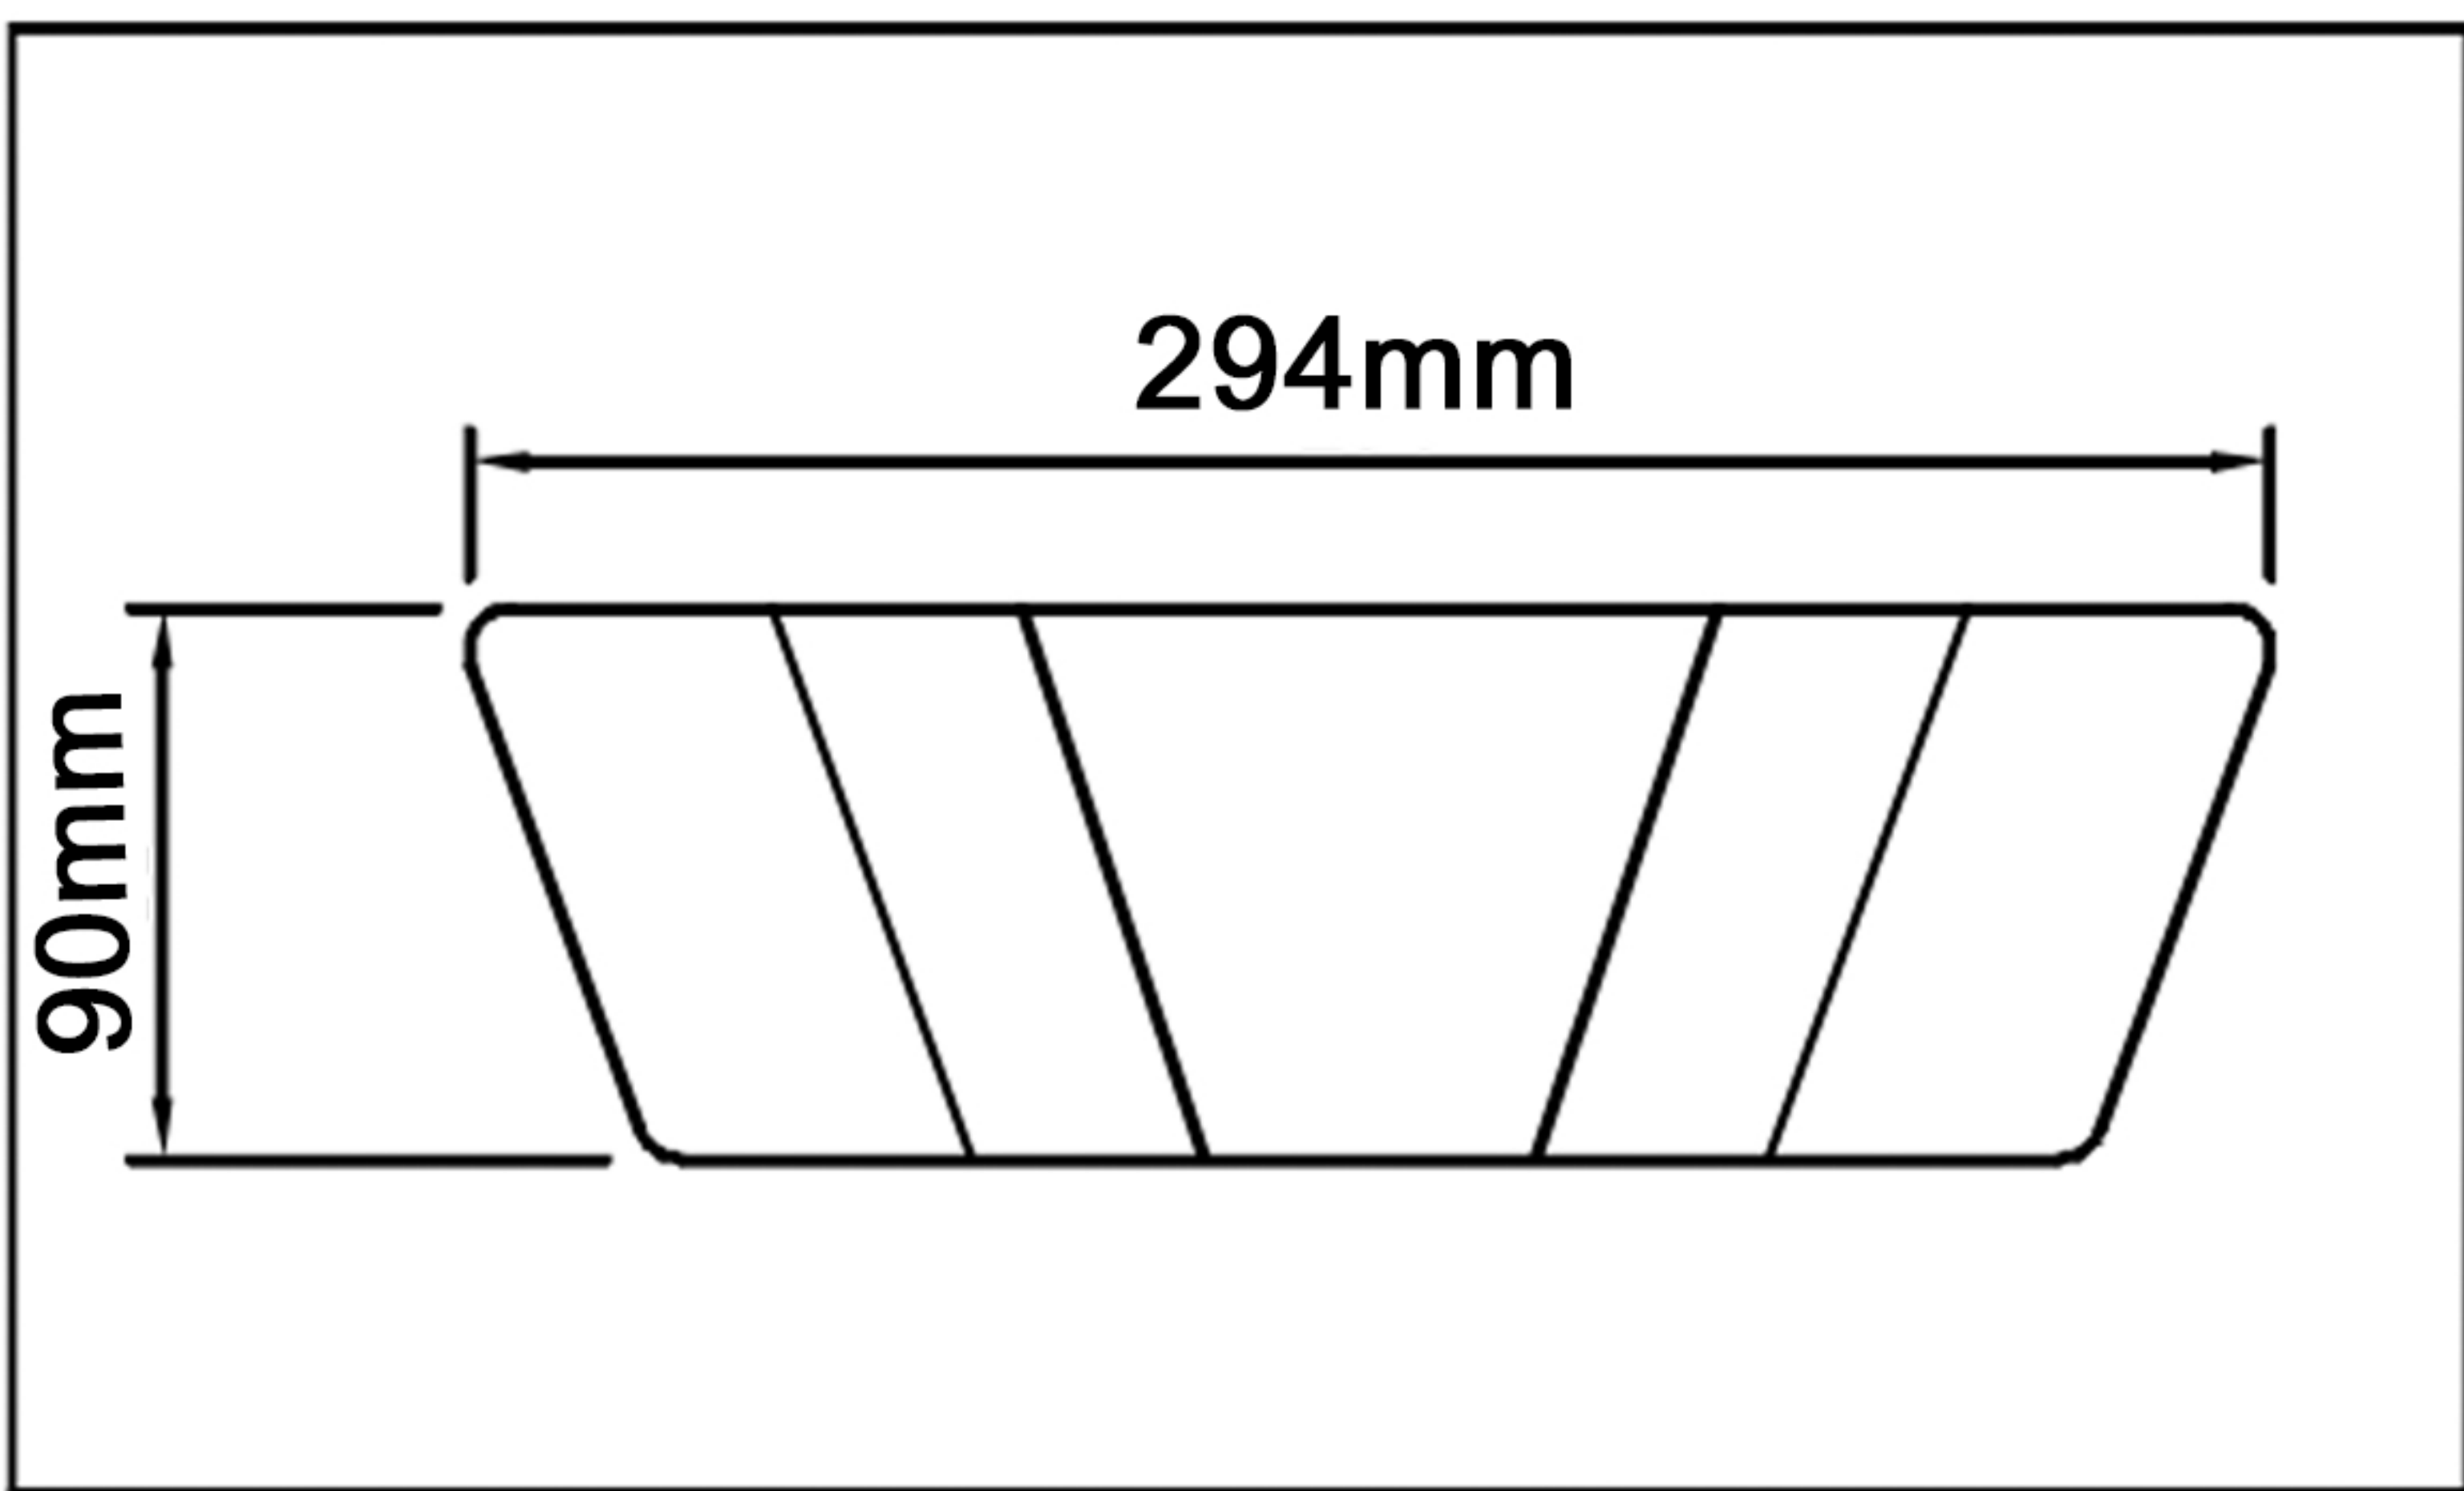

Specification of installation

In order to ensure safety use, please notice the following items:

- Read and understand the whole Specification.
- Suitable for the use of 220~240V and 50~60Hz.
- Please wear gloves as installment and avoid rot on the surface of plating.
- Must be installed on the fixed places and be checked annually.
- Please turn off the lighting source by soft cloth as cleaning prohibited to use of rotted detergent.
- Please connect with the local sales service center when there are any abnormality.

Live wire-Brown  
Neutral-Light grey  
Ground wire-Yellow

1. Wall anchor
2. Self-tapping screw
3. Terminal
4. Screw

Product Coding:CLT014W