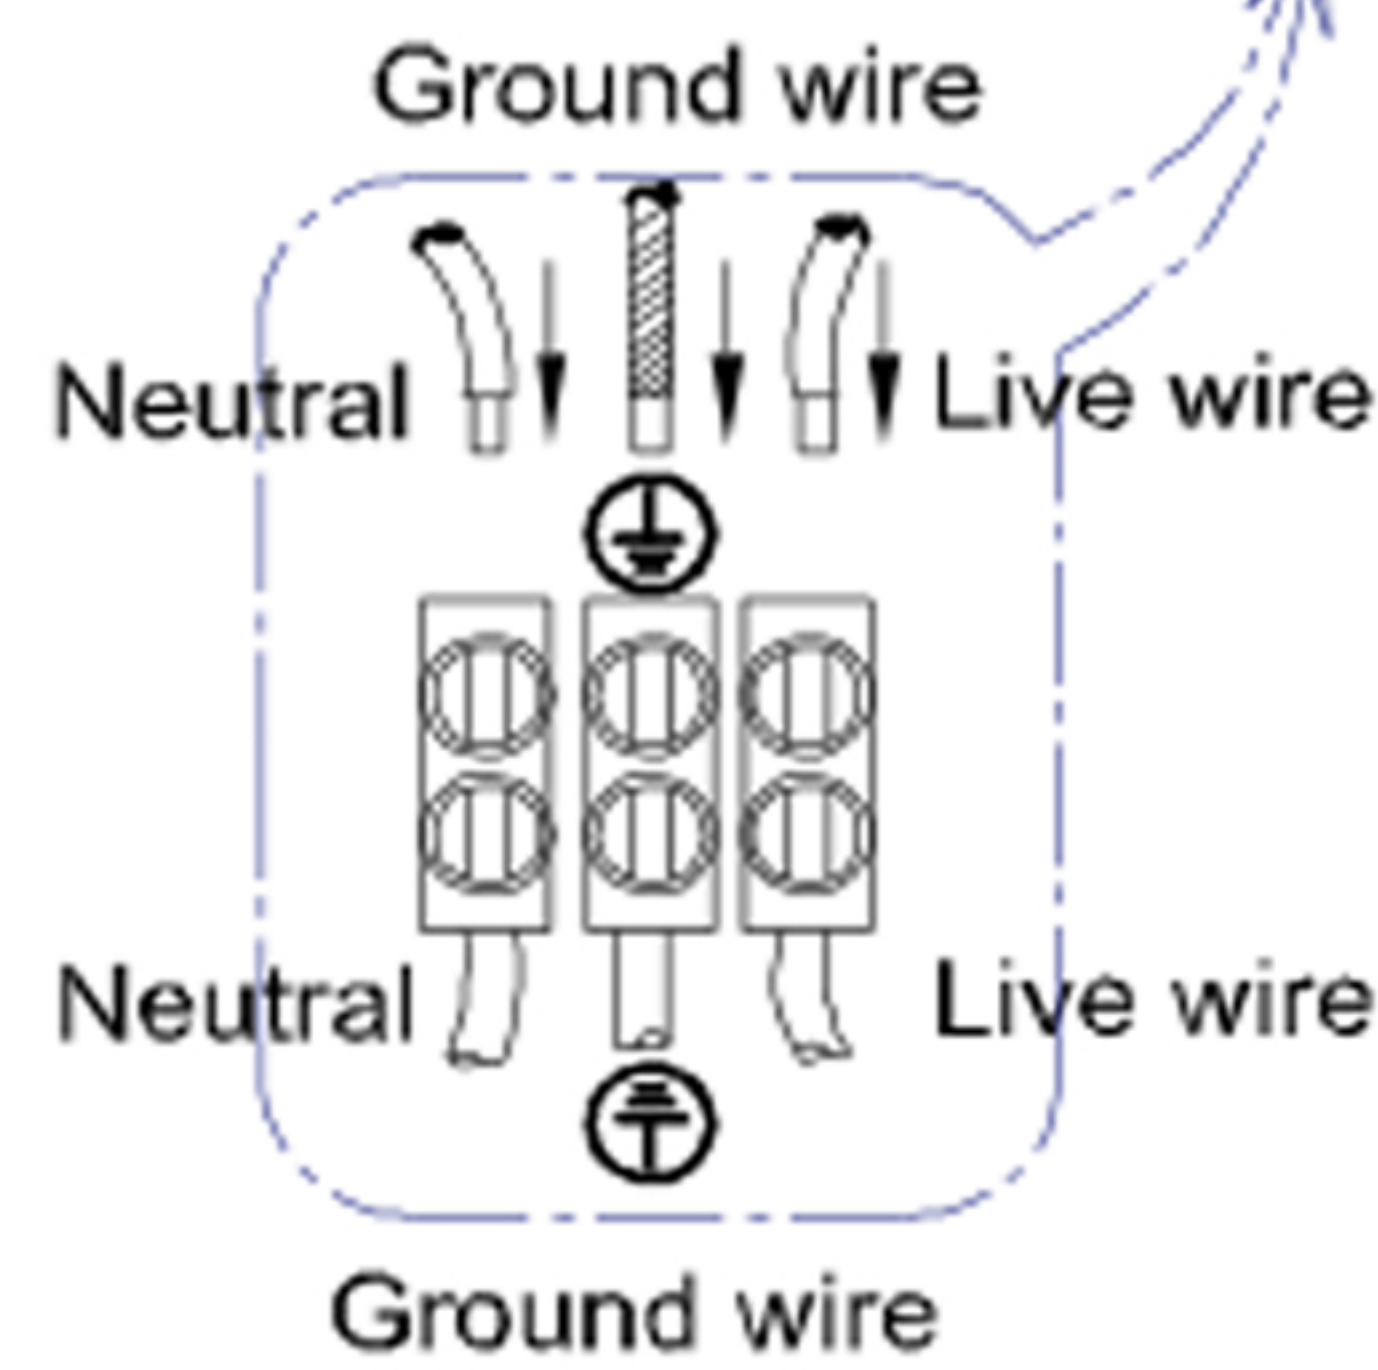

Specification of installation

In order to ensure safety use, please notice the following items:

- Read and understand the whole Specification.
- Suitable for the use of 220~240V and 50~60Hz.
- Please wear gloves as installment and avoid rot on the surface of plating.
- Must be installed on the fixed places and be checked annually.
- Please turn off the lighting source by soft cloth as cleaning prohibited to use of rotted detergent.
- Please connect with the local sales service center when there are any abnormality.

Live wire-Brown  
Neutral-Light grey  
Ground wire-Yellow

1. Wall anchor
2. Self-tapping screw
3. Terminal
4. Screw

Product Coding:CLT014W