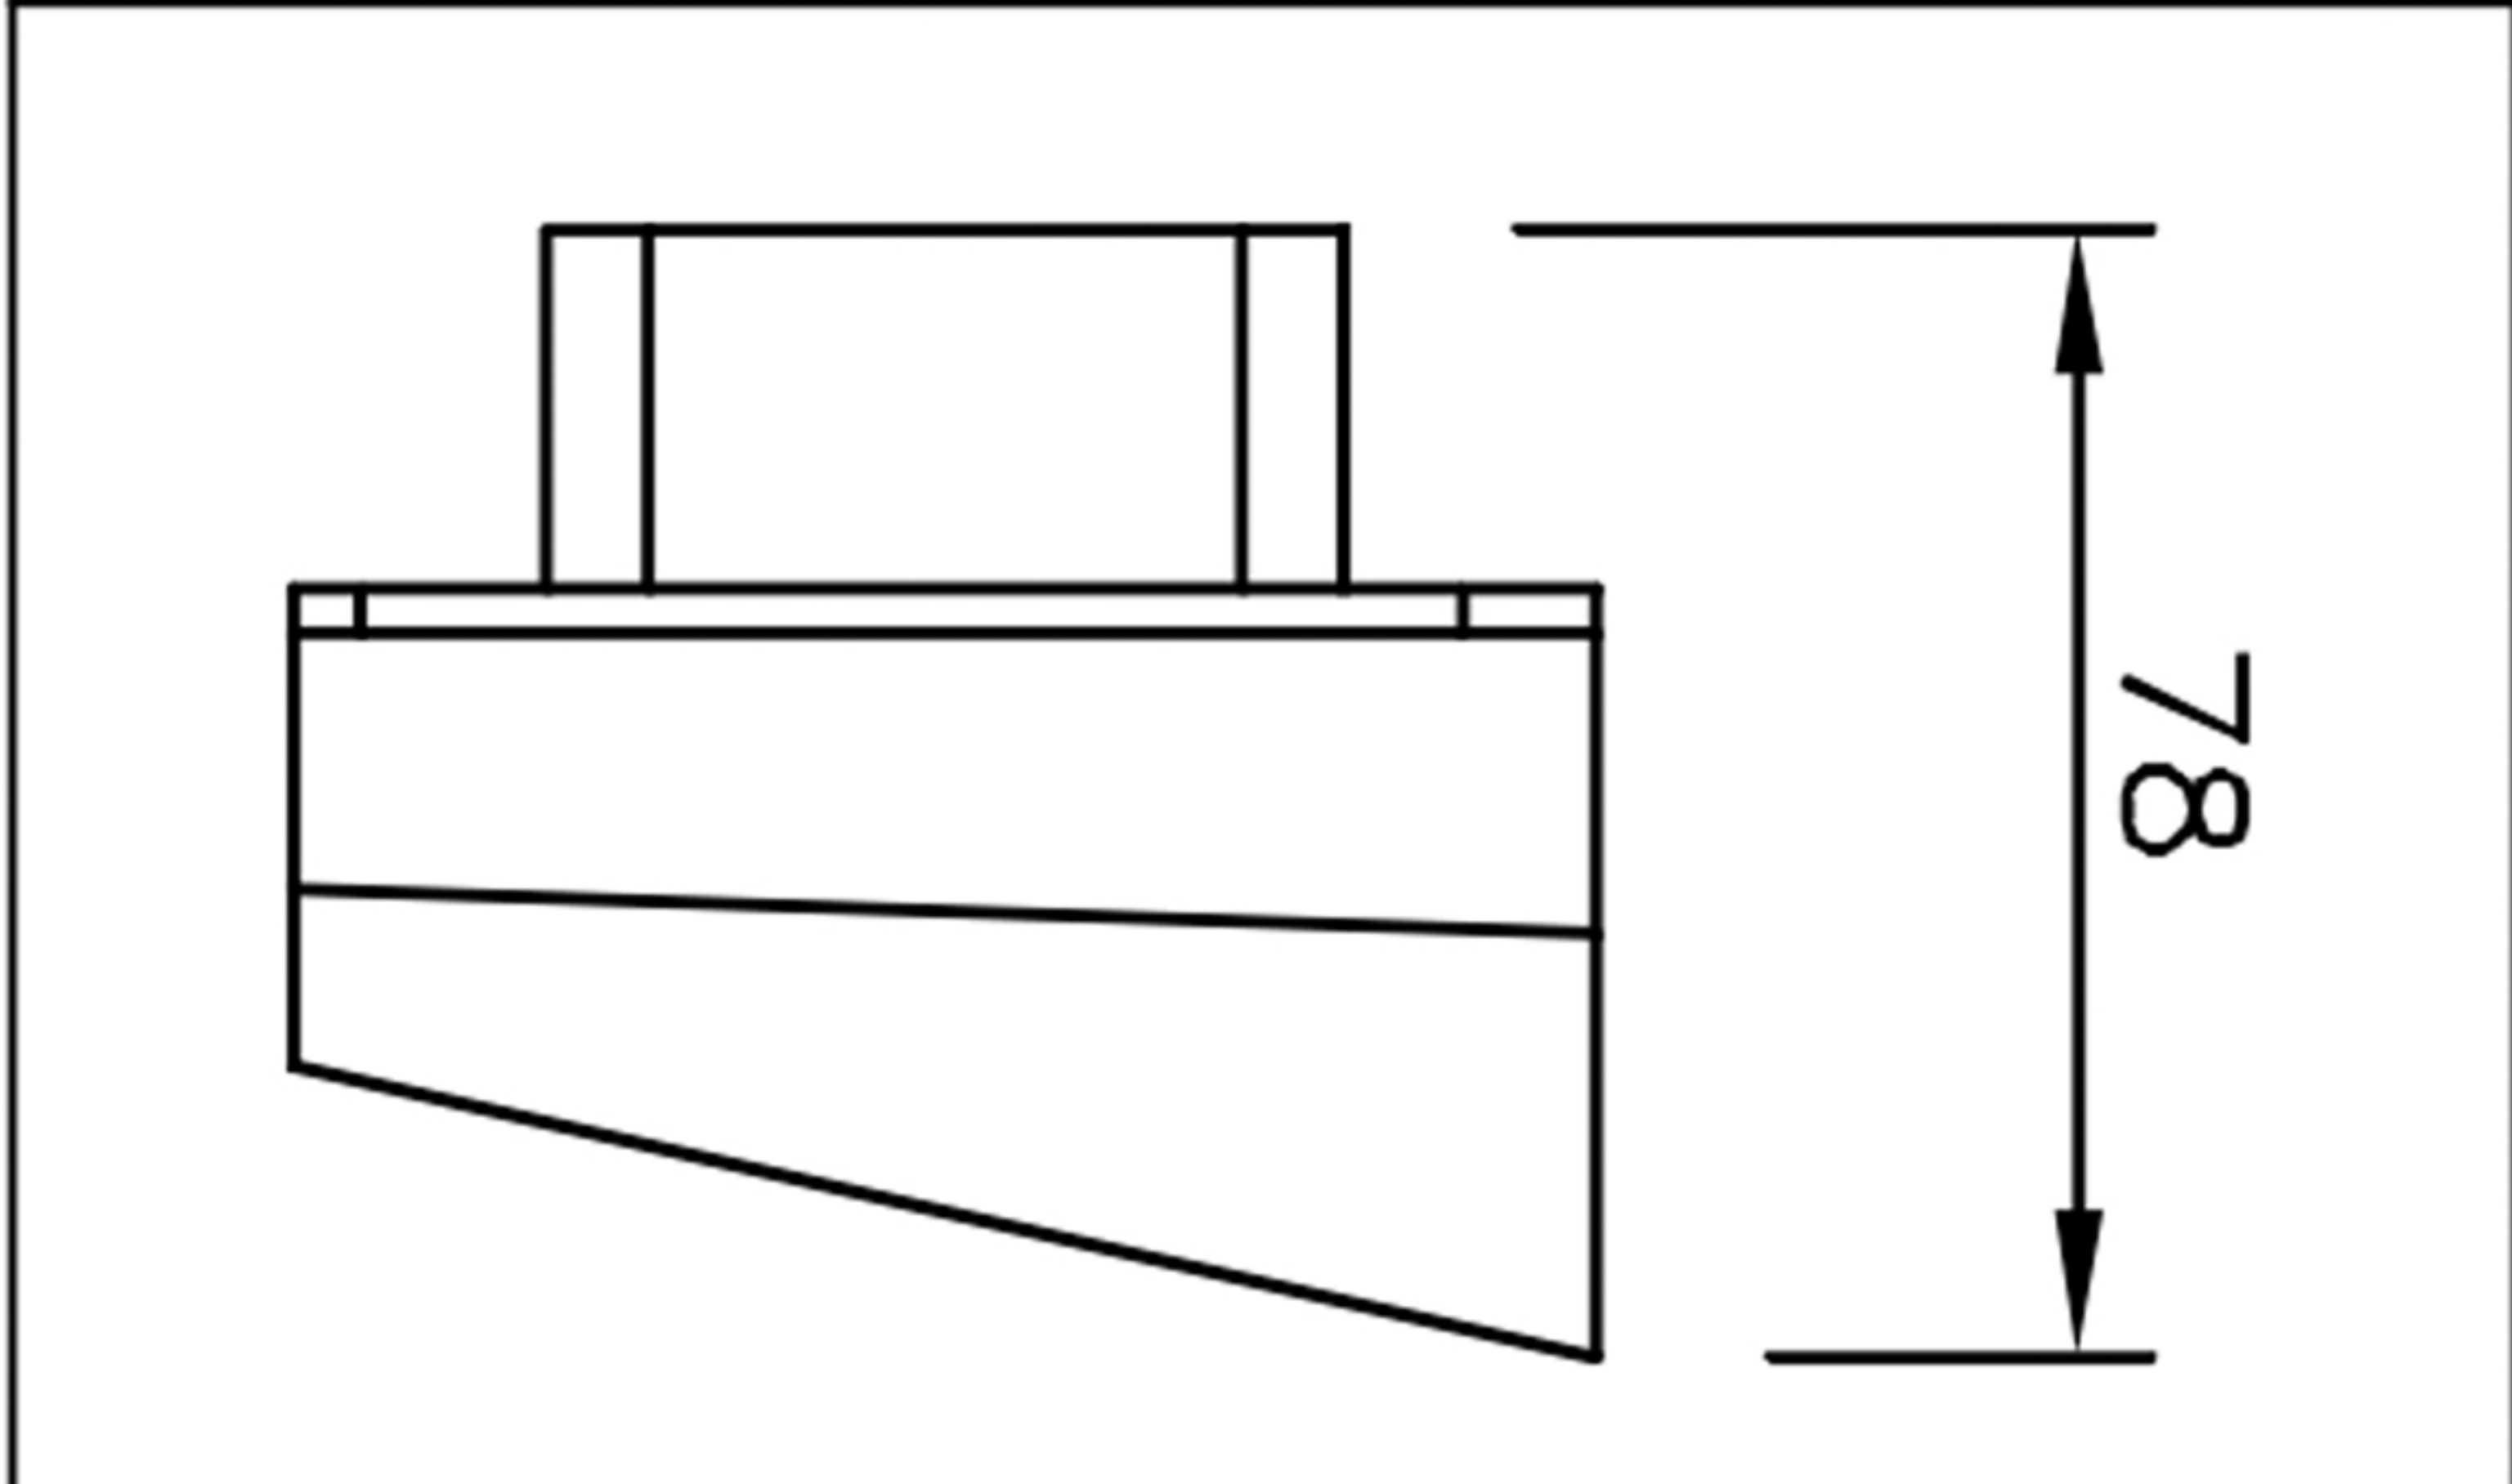

Specification of installation

In order to ensure safety use, please notice the following items:

- Read and understand the whole Specification.
- Suitable for the use of 220~240V and 50~60Hz.
- Please wear gloves as installment and avoid rot on the surface of plating.
- Must be installed on the fixed places and be checked annually.
- Please turn off the lighting source by soft cloth as cleaning prohibited to use of rotted detergent.
- Please connect with the local sales service center when there are any abnormality.

Live wire-Brown  
Neutral-Light grey  
Ground wire-Yellow

1. Wall anchor
2. Self-tapping screw
3. Terminal
4. Screw

Product Coding:CLT014W