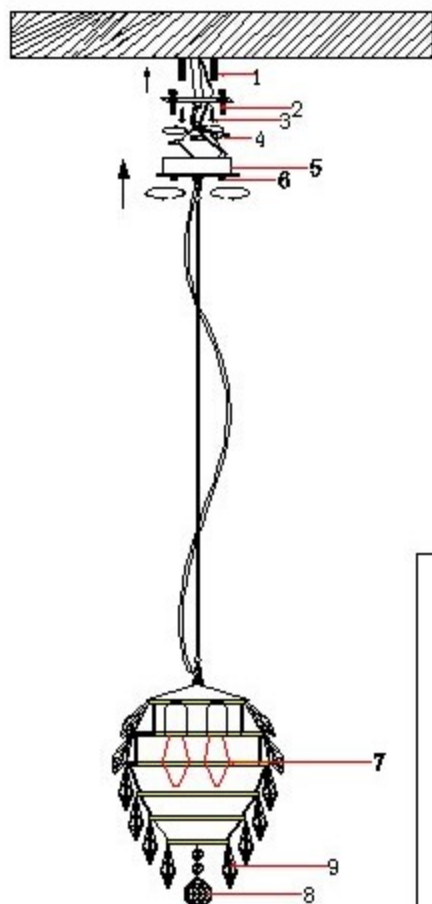

Specification of installation

in order to ensure safety use, please notice the following items:

- .Read and understand the whole Specification.
- .Suitable for the use of 220-240V and 50-60Hz.
- .please wear gloves as installation and avoid rot on the surface of plating.
- .Must be installed on the fixed places and be checked annually.
- .please turn of the lighting source by soft cloth as cleaning prohibited to use of rotted detergent.
- .please connect with the local sales service center when there are any abnormality.

1	Wall anchor
2	Mounting
3	Self-tipping screw
4	Terminal
5	Canopy
6	Screw
7	E14 bulb
8	Crystal

CHARME (E14 SP2+LED SP2)

FIXTURE SIZE

CEILING PAN SIZE