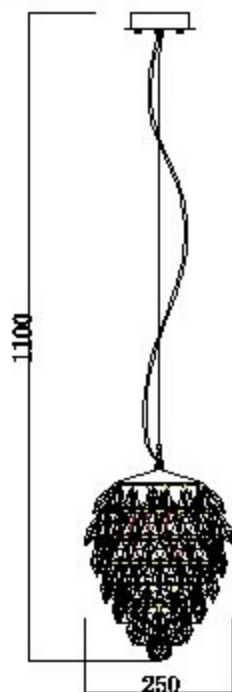

Specification of installation

in order to ensure safety use, please notice the following items:

- .Read and understand the whole Specification.
- .Suitable for the use of 220-240V and 50-60Hz.
- .please wear gloves as installation and avoid rot on the surface of plating.
- .Must be installed on the fixed places and be checked annually.
- .please turn of the lighting source by soft cloth as cleaning prohibited to use of rotted detergent.
- .please connect with the local sales service center when there are any abnormality.

1	Wall anchor
2	Mounting
3	Self-tipping screw
4	Terminal
5	Canopy
6	Screw
7	E14 bulb
8	Crystal

CHARME (E14 SP2+LED SP2)

FIXTURE SIZE

CEILING PAN SIZE