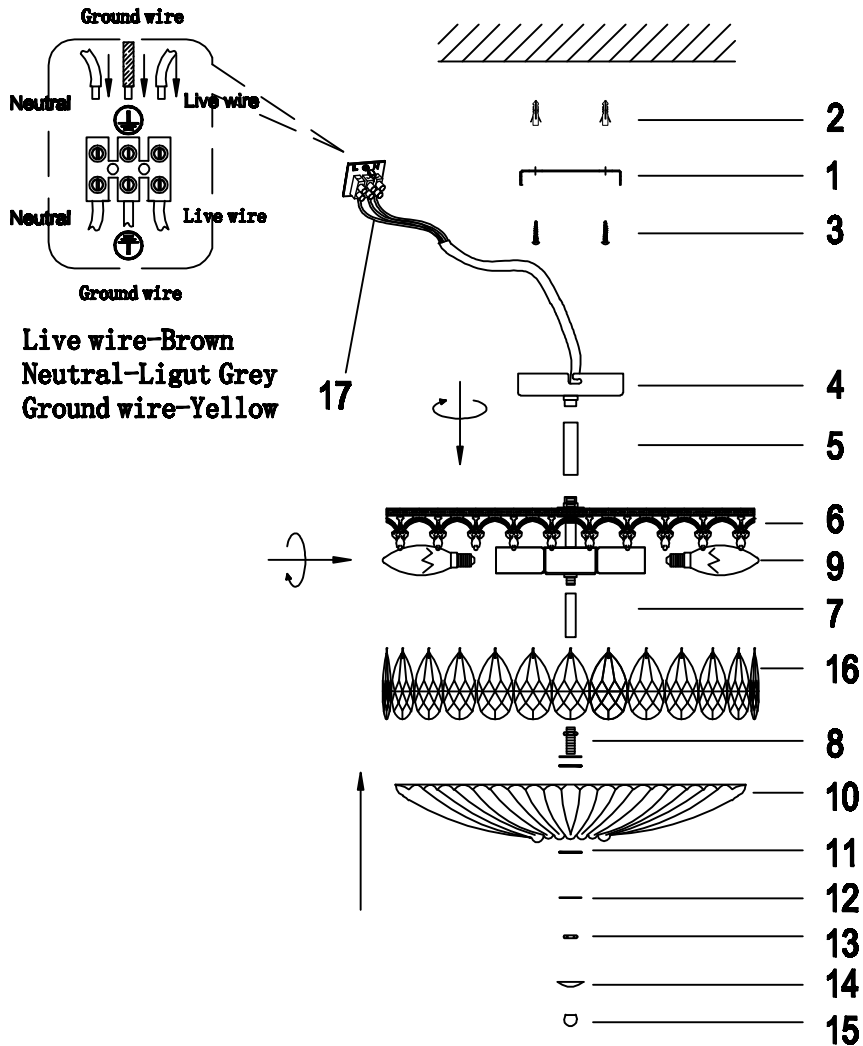

ENGLISH

Specification of installation

In order to ensure safety use, please notice the following items:

- Read and understand the whole Specification.
- Suitable for the use of 220~240V and 50~60Hz.
- Please wear gloves as installment and avoid rot on the surface of plating.
- Must be installed on the fixed places and be checked annually.
- Please thrn off the lighting source by soft cloth as cleaning prohibited to use of rotted detergent.
- Please connect with the local sales service center when there are any abnormality.

- 1 Mounting
- 2 Wall anchor
- 3 Self-tapping screw
- 4 Canopy
- 5 hexnut
- 6 siderosphere
- 7 hexnut
- 8 threaded nipple
- 9 E14 bulb
- 10 Glass
- 11 rubber washer
- 12 metal washer
- 13 hexnut
- 14 Cap
- 15 hexnut
- 16 Crystal
- 17 Terminal

Product coding: CANARIA PL430

CEILING PAN SIZE:

Ø120

H25

FIXTURE SIZE:

H225

Ø430