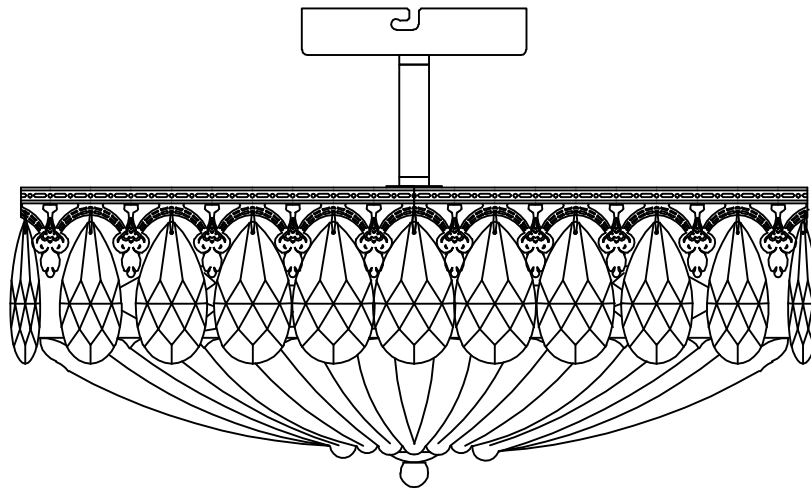

- 1 Mounting
- 2 Wall anchor
- 3 Self-tapping screw
- 4 Canopy
- 5 hexnut
- 6 siderosphere
- 7 hexnut
- 8 threaded nipple
- 9 E14 bulb
- 10 Glass
- 11 rubber washer
- 12 metal washer
- 13 hexnut
- 14 Cap
- 15 hexnut
- 16 Crystal
- 17 Terminal

Product coding: CANARIA PL430

CEILING PAN SIZE:

Ø120

H25

FIXTURE SIZE:

H225

Ø430