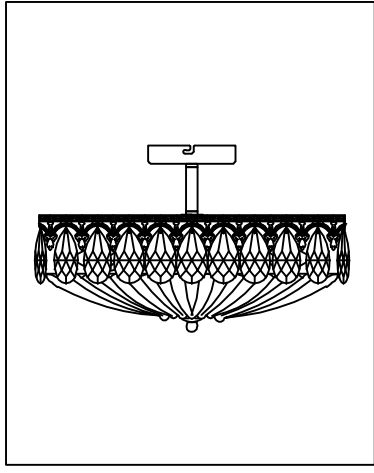

ENGLISH

Specification of installation

In order to ensure safety use, please notice the following items:

- Read and understand the whole Specification.
- Suitable for the use of 220~240V and 50~60Hz.
- Please wear gloves as installment and avoid rot on the surface of plating.
- Must be installed on the fixed places and be checked annually.
- Please thrn off the lighting source by soft cloth as cleaning prohibited to use of rotted detergent.
- Please connect with the local sales service center when there are any abnormality.

- 1 Mounting
- 2 Wall anchor
- 3 Self-tapping screw
- 4 Canopy
- 5 hexnut
- 6 siderosphere
- 7 hexnut
- 8 threaded nipple
- 9 E14 bulb
- 10 Glass
- 11 rubber washer
- 12 metal washer
- 13 hexnut
- 14 Cap
- 15 hexnut
- 16 Crystal
- 17 Terminal

Product coding: CANARIA PL430

CEILING PAN SIZE:

Ø120

H25

FIXTURE SIZE:

H225

Ø430