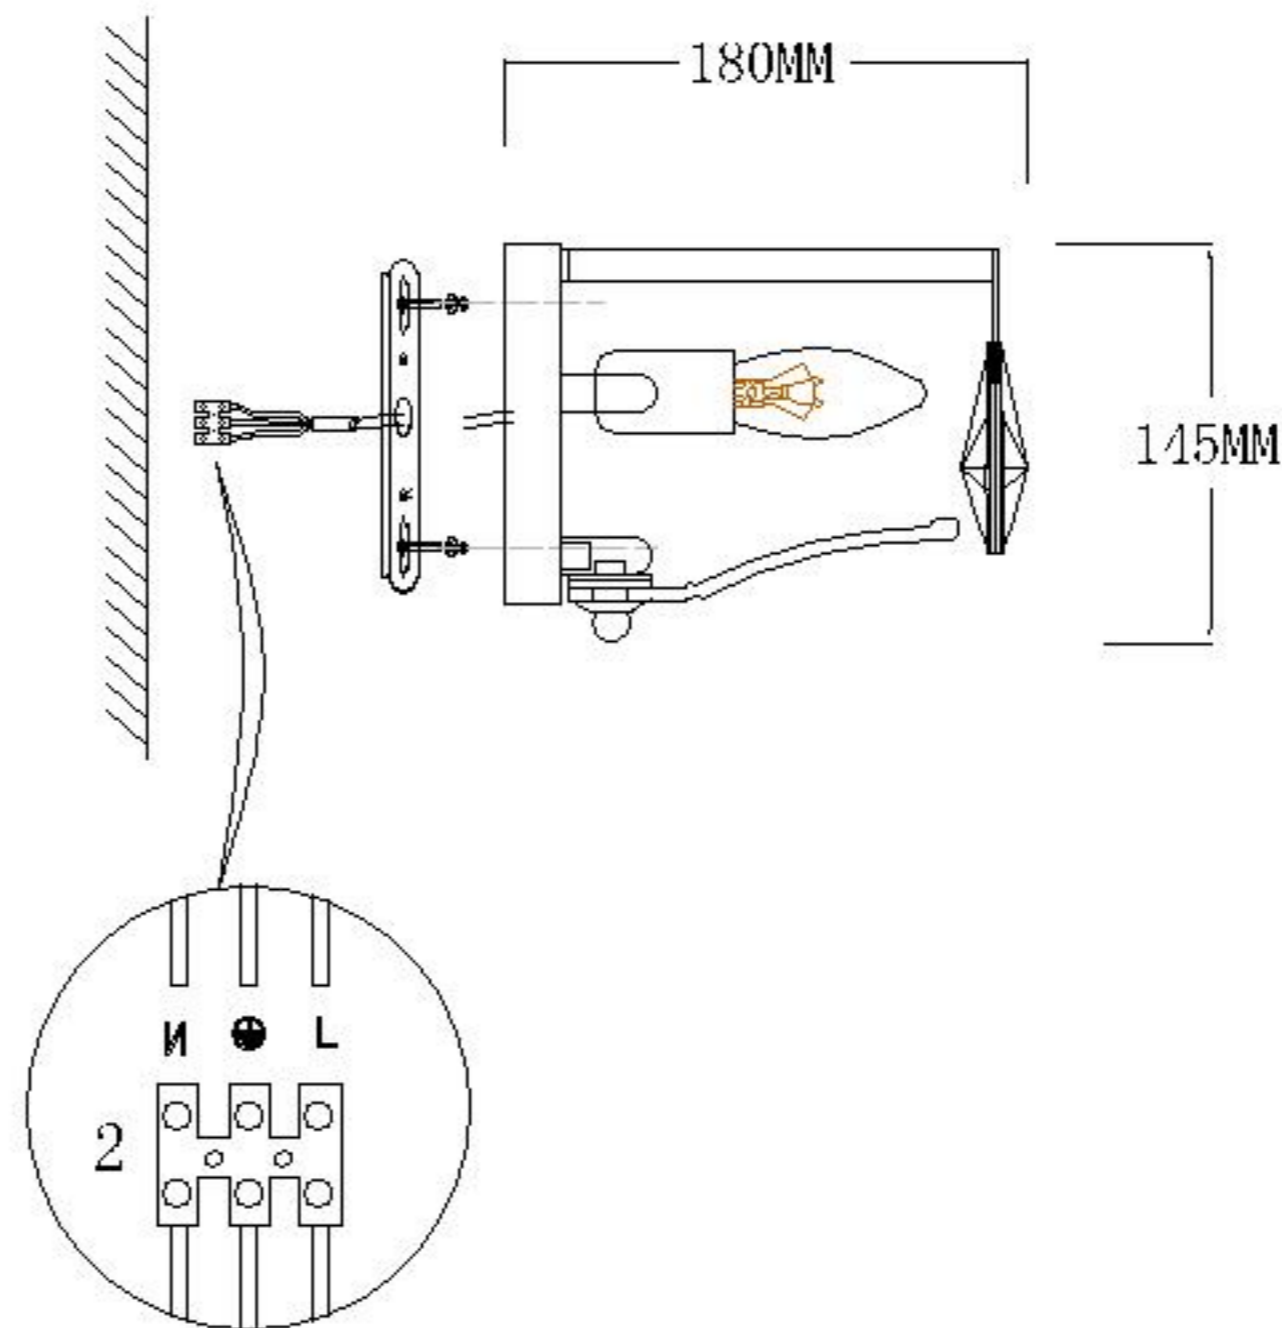

Specification of installation

In order to ensure safety use, please notice the following items:

- .Read and understand the whole Specification.
- .Suitable for the use of 220~240v and 50~60Hz.
- .Please wear gloves as installment and avoid rot on the surface of plating.
- .Must be installed on the fixed places and be checked annually.
- .Please turn off the lighting source by soft cloth as cleaning prohibited to use of rotted detergent.
- .Please connect with the local sales service centhr when there are any abnormality.

Product coding: CANARIA AP2 NICKEL

CEILING PAN SIZE