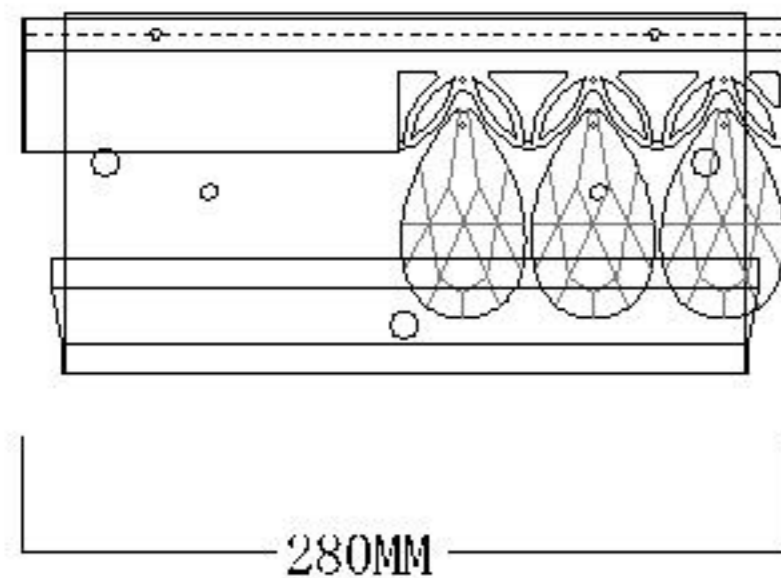

Specification of installation

In order to ensure safety use, please notice the following items:

- .Read and understand the whole Specification.
- .Suitable for the use of 220~240v and 50~60Hz.
- .Please wear gloves as installment and avoid rot on the surface of plating.
- .Must be installed on the fixed places and be checked annually.
- .Please turn off the lighting source by soft cloth as cleaning prohibited to use of rotted detergent.
- .Please connect with the local sales service centhr when there are any abnormality.

Product coding: CANARIA AP2 NICKEL

CEILING PAN SIZE