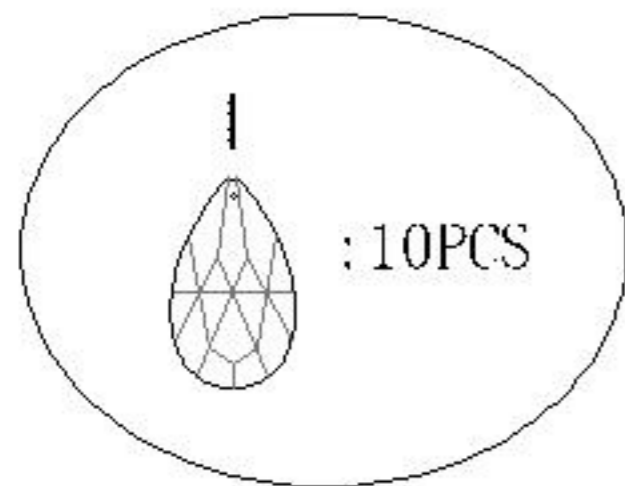

Specification of installation

In order to ensure safety use, please notice the following items:

- .Read and understand the whole Specification.
- .Suitable for the use of 220~240v and 50~60Hz.
- .Please wear gloves as installment and avoid rot on the surface of plating.
- .Must be installed on the fixed places and be checked annually.
- .Please turn off the lighting source by soft cloth as cleaning prohibited to use of rotted detergent.
- .Please connect with the local sales service centhr when there are any abnormality.

Product coding: CANARIA AP2 NICKEL

CEILING PAN SIZE