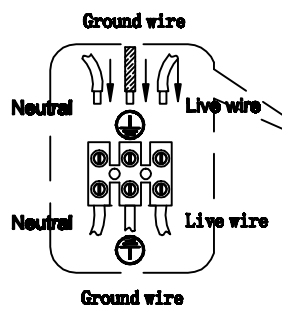

ENGLISH

Specification of installation

In order to ensure safety use, please notice the following items:

- Read and understand the whole Specification.
- Suitable for the use of 220~240V and 50~60Hz.
- Please wear gloves as installment and avoid rot on the surface of plating.
- Must be installed on the fixed places and be checked annually.
- Please thn off the lighting source by soft cloth as cleaning prohibited to use of rotted detergent.
- Please connect with the local sales service center when there are any abnormality.

Live wire-Brown
Neutral-Ligt Grey
Ground wire-Yellow

- 1 Mounting
- 2 Wall anchor
- 3 Self-tapping screw
- 4 Canopy
- 5 Screw
- 6 threaded nipple
- 7 hexnut
- 8 threaded nipple
- 9 Crystal
- 10 hexnut
- 11 cap
- 12 hexnut
- 13 G9 bulb
- 14 hexnut
- 15 hexnut
- 16 hexnut
- 17 metal washer
- 18 rubber washer
- 19 glass
- 20 rubber washer
- 21 metal washer
- 22 hexnut
- 23 cap
- 24 hexnut
- 25 Crystal
- 26 Terminal

Product coding: CANARIA AP2

CEILING PAN SIZE:

$\phi 120$

H25

FIXTURE SIZE:

$\phi 270$

H170