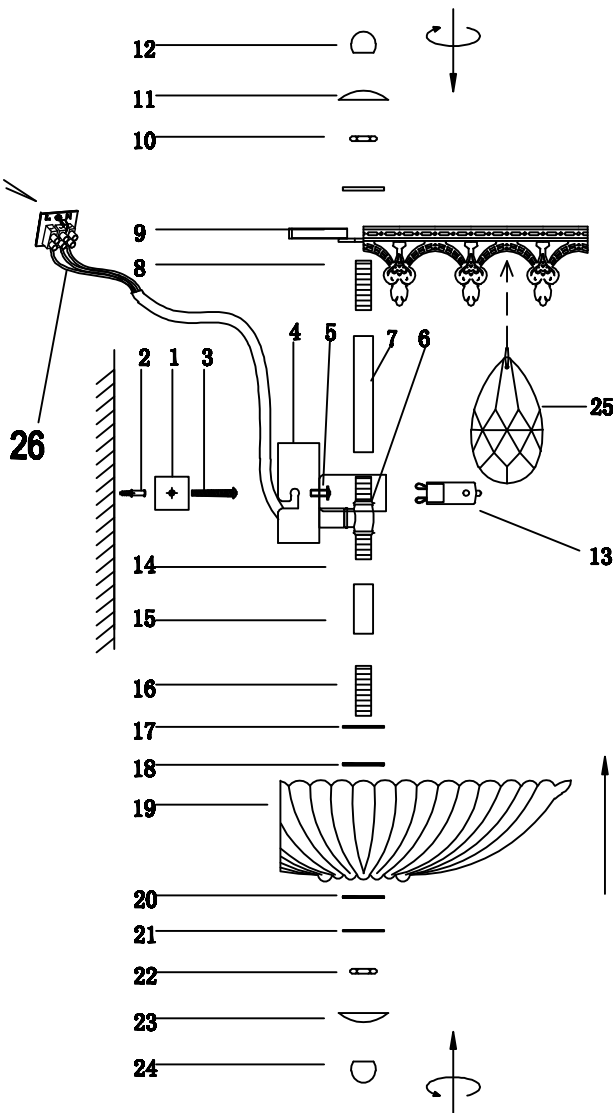

ENGLISH

Specification of installation

In order to ensure safety use, please notice the following items:

- Read and understand the whole Specification.
- Suitable for the use of 220~240V and 50~60Hz.
- Please wear gloves as installment and avoid rot on the surface of plating.
- Must be installed on the fixed places and be checked annually.
- Please thn off the lighting source by soft cloth as cleaning prohibited to use of rotted detergent.
- Please connect with the local sales service center when there are any abnormality.

Live wire-Brown
Neutral-Ligt Grey
Ground wire-Yellow

- 1 Mounting
- 2 Wall anchor
- 3 Self-tapping screw
- 4 Canopy
- 5 Screw
- 6 threaded nipple
- 7 hexnut
- 8 threaded nipple
- 9 Crystal
- 10 hexnut
- 11 cap
- 12 hexnut
- 13 G9 bulb
- 14 hexnut
- 15 hexnut
- 16 hexnut
- 17 metal washer
- 18 rubber washer
- 19 glass
- 20 rubber washer
- 21 metal washer
- 22 hexnut
- 23 cap
- 24 hexnut
- 25 Crystal
- 26 Terminal

Product coding: CANARIA AP2

CEILING PAN SIZE:

$\phi 120$

H25

FIXTURE SIZE:

$\phi 270$

H170