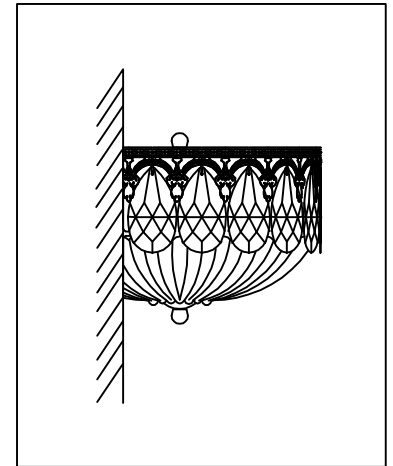

ENGLISH

Specification of installation

In order to ensure safety use, please notice the following items:

- Read and understand the whole Specification.
- Suitable for the use of 220~240V and 50~60Hz.
- Please wear gloves as installment and avoid rot on the surface of plating.
- Must be installed on the fixed places and be checked annually.
- Please thn off the lighting source by soft cloth as cleaning prohibited to use of rotted detergent.
- Please connect with the local sales service center when there are any abnormality.

Live wire-Brown
Neutral-Ligt Grey
Ground wire-Yellow

- 1 Mounting
- 2 Wall anchor
- 3 Self-tapping screw
- 4 Canopy
- 5 Screw
- 6 threaded nipple
- 7 hexnut
- 8 threaded nipple
- 9 Crystal
- 10 hexnut
- 11 cap
- 12 hexnut
- 13 G9 bulb
- 14 hexnut
- 15 hexnut
- 16 hexnut
- 17 metal washer
- 18 rubber washer
- 19 glass
- 20 rubber washer
- 21 metal washer
- 22 hexnut
- 23 cap
- 24 hexnut
- 25 Crystal
- 26 Terminal

Product coding: CANARIA AP2

CEILING PAN SIZE:

$\phi 120$

H25

FIXTURE SIZE:

$\phi 270$

H170