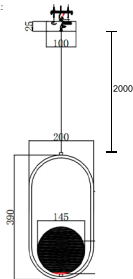

ENGLISH IP20

CEILING PAN SIZE:

Specification of installation

In order to ensure safety use, please notice the following items:

- Read and understand the whole Specification.
- Suitable for the use of 220-240V and 50-60Hz.
- Must be installed on the fixed places and be checked annually
- Please wear gloves as instalment and avoid rot on the surface of plaeting.
- **Please turn off** the lighting source by soft cloth as cleaning prohibited to use of rotted detergent.
- Please connect with the local sales service center when there are any abnormality.

FIXTURE SIZE:

Product coding: CALLE SP1

Front view

Vertical view