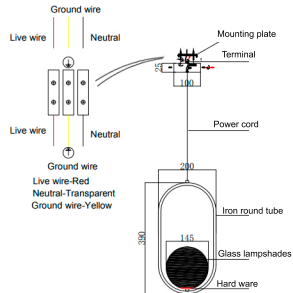

ENGLISH IP20

CEILING PAN SIZE:

Specification of installation

In order to ensure safety use, please notice the following items:

- Read and understand the whole Specification.
- Suitable for the use of 220-240V and 50-60Hz.
- Must be installed on the fixed places and be checked annually
- Please wear gloves as instalment and avoid rot on the surface of plaeting.
- **Please turn off** the lighting source by soft cloth as cleaning prohibited to use of rotted detergent.
- Please connect with the local sales service center when there are any abnormality.

FIXTURE SIZE:

Product coding: CALLE SP1

Front view

Vertical view