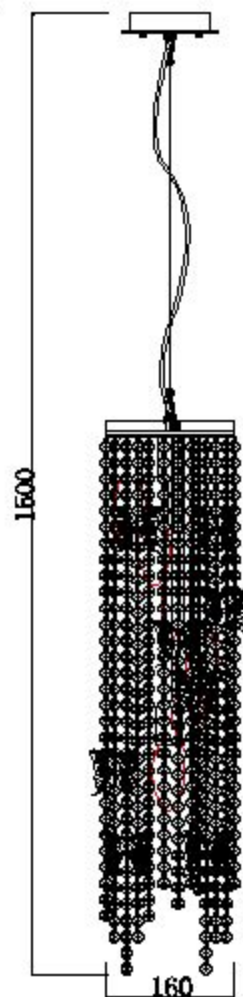

Specification of installation

in order to ensure safety use, please notice the following items:

- .Read and understand the whole Specification.
- .Suitable for the use of 220-240V and 50-60Hz.
- .please wear gloves as installment and avoid rot on the surface of plating.
- .Must be installed on the fixed places and be checked annually.
- .please turu of the lightiny source by soft cloth as cleaning prohibited to use of rotted detergent.
- .please connect with the local sales service center when there are any abnormality.

1	Wall anchor
2	Mounting
3	Self-tipping screw
4	Terminal
5	Canopy
6	Screw
7	E14 bulb
8	Crystal

ITEM NO: BLOOM SP5 CROMO

FIXTURE SIZE

CEILING PAN SIZE