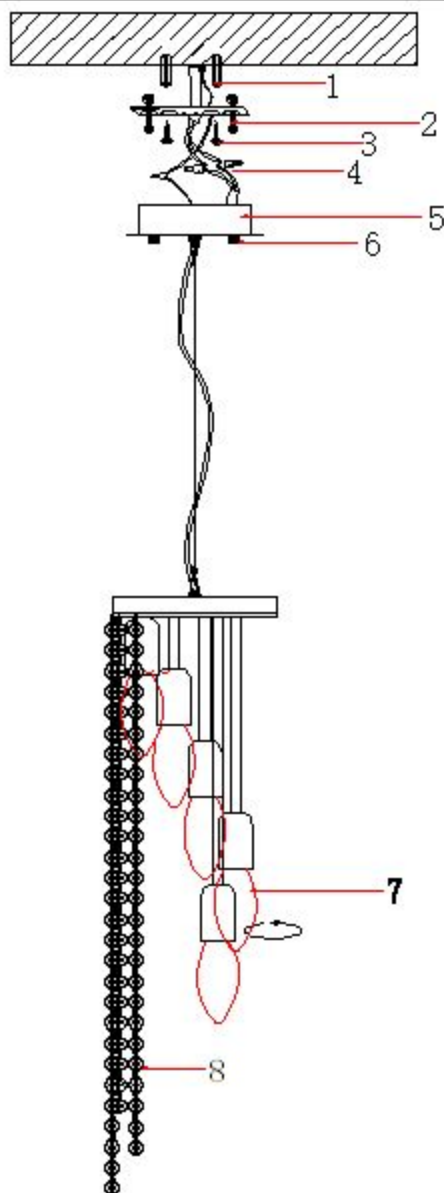

Specification of installation

in order to ensure safety use, please notice the following items:

- .Read and understand the whole Specification.
- .Suitable for the use of 220-240V and 50-60Hz.
- .please wear gloves as installment and avoid rot on the surface of plating.
- .Must be installed on the fixed places and be checked annually.
- .please turu of the lightiny source by soft cloth as cleaning prohibited to use of rotted detergent.
- .please connect with the local sales service center when there are any abnormality.

1	Wall anchor
2	Mounting
3	Self-tipping screw
4	Terminal
5	Canopy
6	Screw
7	E14 bulb
8	Crystal

ITEM NO: BLOOM SP5 CROMO

FIXTURE SIZE

CEILING PAN SIZE