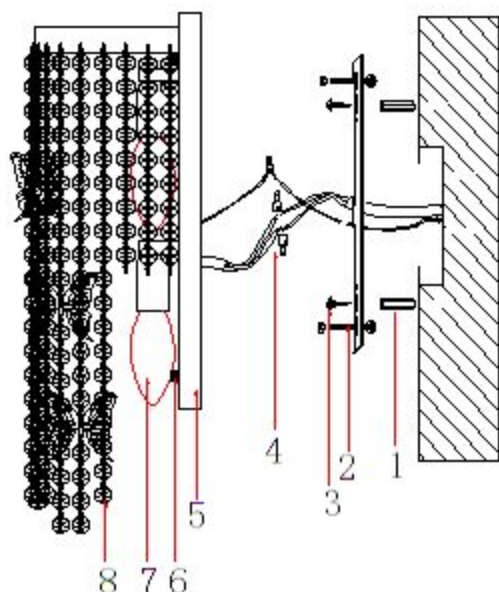

Specification of installation

in order to ensure safety use, please notice the following items:

- . Read and understand the whole Specification.
- . Suitable for the use of 220-240V and 50-60Hz.
- . please wear gloves as installment and avoid rot on the surface of plating.
- . Must be installed on the fixed places and be checked annually.
- . please turn off the light source by soft cloth as cleaning prohibited to use of rotted detergent.
- . please connect with the local sales service center when there are any abnormality.

1	Wall anchor
2	Mounting
3	Self-tipping screw
4	Terminal
5	Canopy
6	Screw
7	E14 bulb
8	Crystal

ITEM NO: BLOOM AP ORO

CEILING PAN SIZE

FIXTURE SIZE