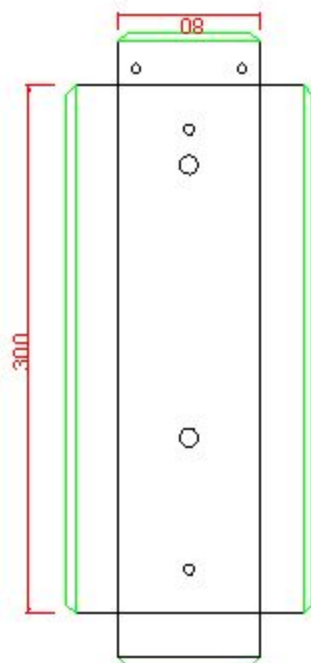

Specification of installation

in order to ensure safety use, please notice the following items:

- . Read and understand the whole Specification.
- . Suitable for the use of 220-240V and 50-60Hz.
- . please wear gloves as installment and avoid rot on the surface of plating.
- . Must be installed on the fixed places and be checked annually.
- . please turn off the light source by soft cloth as cleaning prohibited to use of rotted detergent.
- . please connect with the local sales service center when there are any abnormality.

1	Wall anchor
2	Mounting
3	Self-tipping screw
4	Terminal
5	Canopy
6	Screw
7	E14 bulb
8	Crystal

ITEM NO: BLOOM AP ORO

CEILING PAN SIZE

FIXTURE SIZE